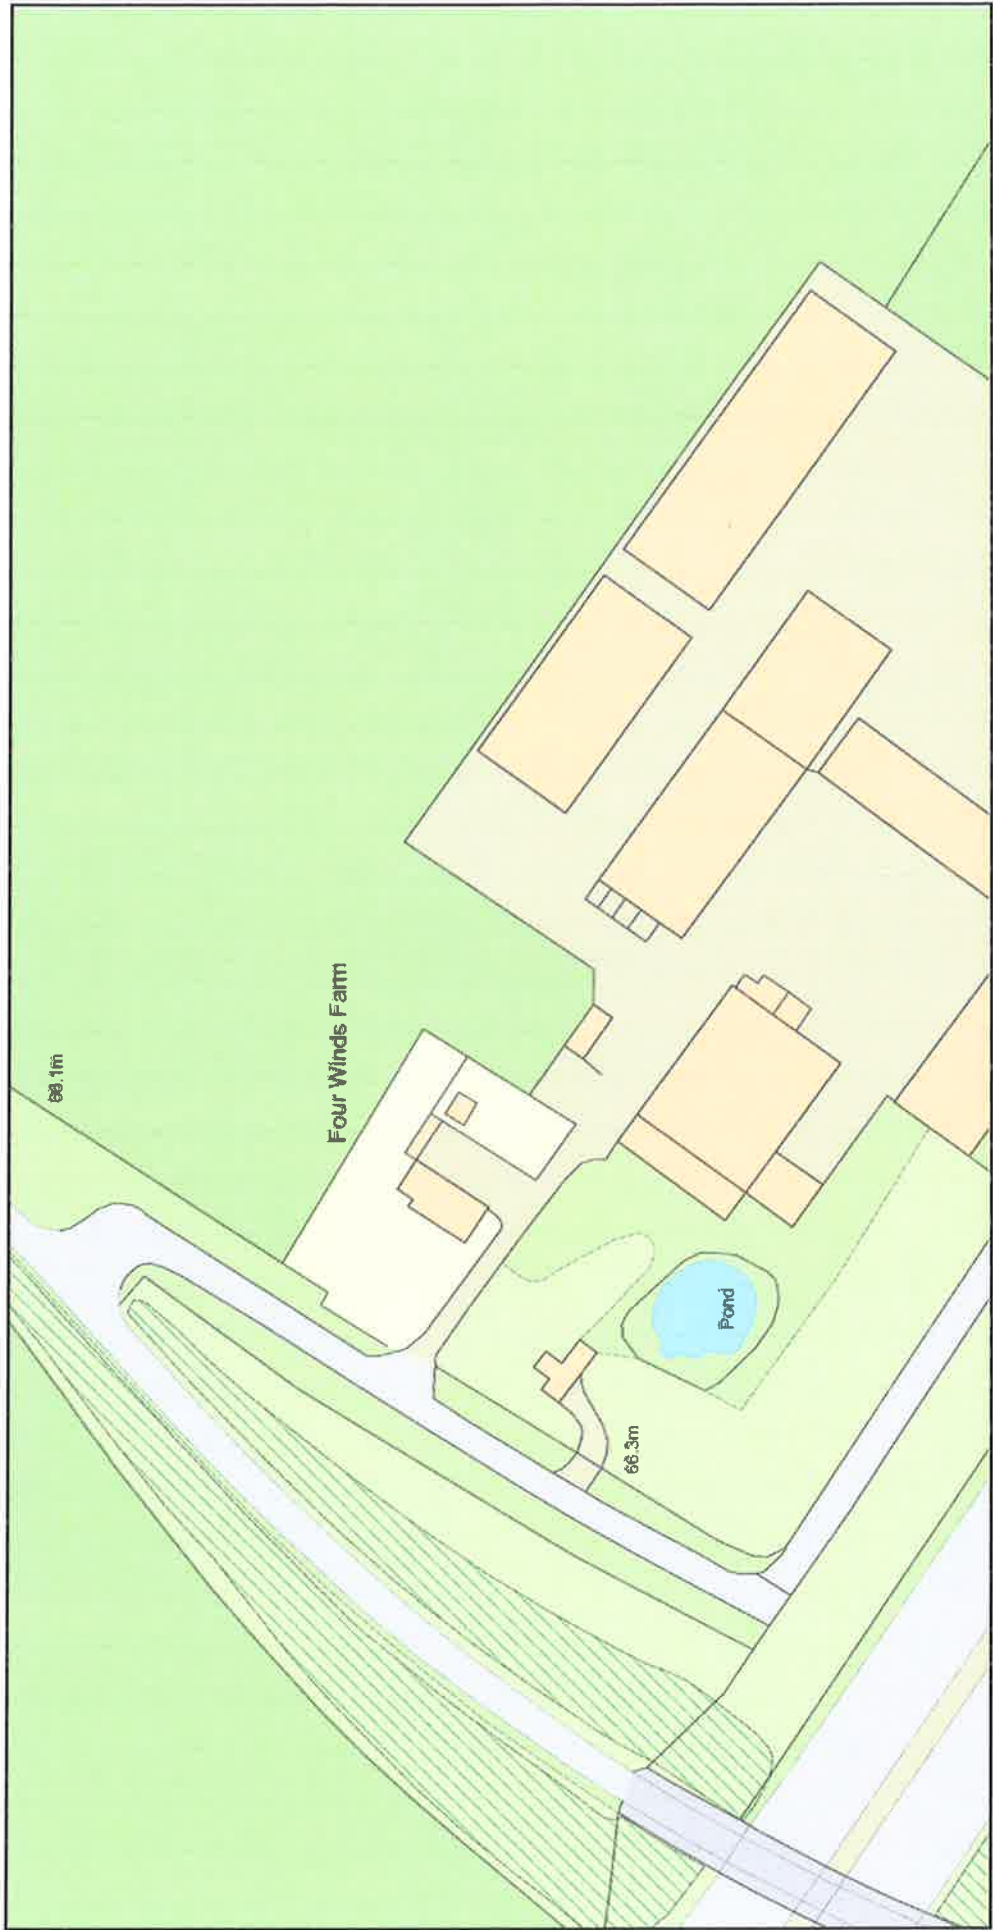

FOUR WINDS FARM - Location Plan

Plan Produced for: **BUCKINGHAMSHIRE COUNCIL**

Date Produced: 04 Mar 2021
Plan Reference Number: TQRQM21063135357966
Scale: 1:1250 @ A4

© Crown copyright and database rights 2019 OS 100042766