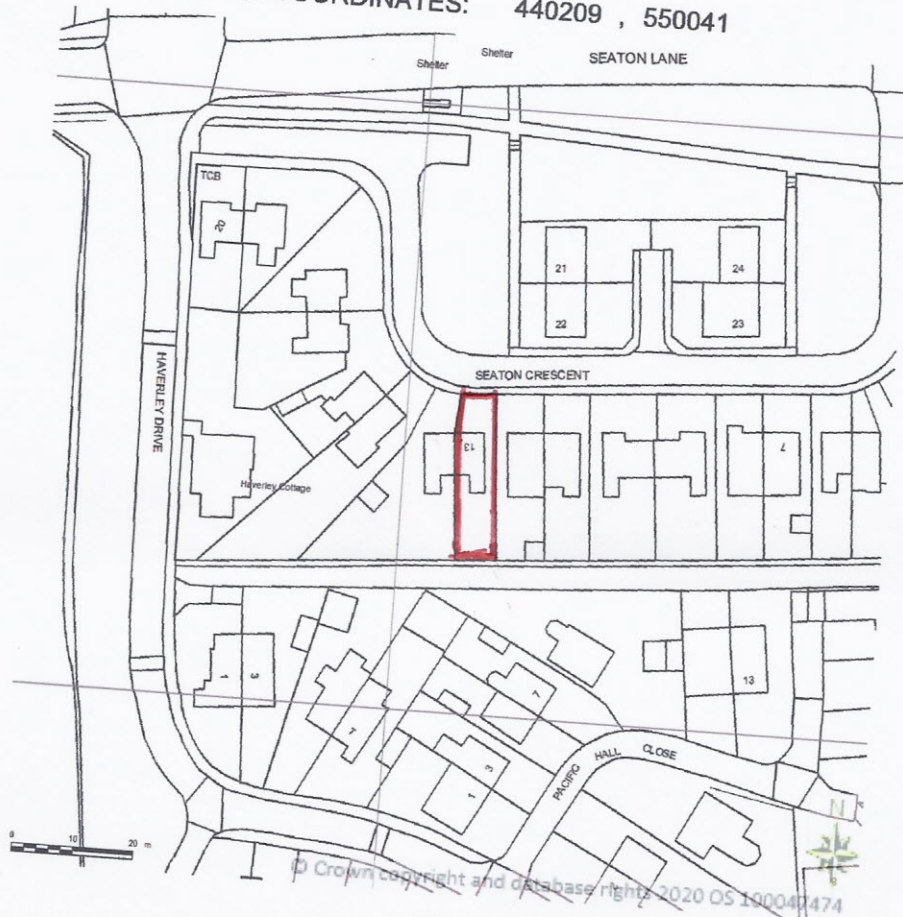

SITE LOCATION PLAN
AREA 2 HA
SCALE: 1:1250 on A4
CENTRE COORDINATES: 440209 , 550041

Supplied by Streetwise Maps Ltd
www.streetwise.net
Licence No: 100047474
11:43:38 02/03/2020