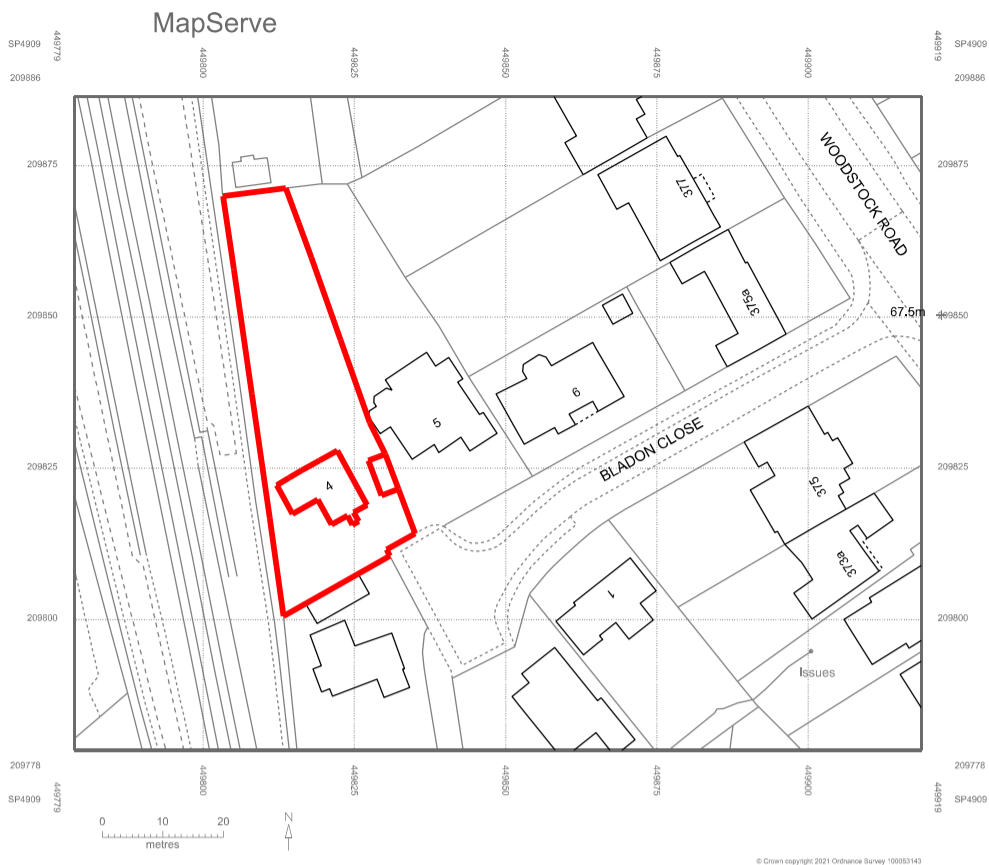

Location Plan @ 1:1,250

Block Plan @ 1:500

revision	by	date	index

New Apartments  
 4 Bladon Close  
 Oxford OX2 8AD

Location and Block Plan

drawing number

001

scale **as indicated @ A3**

status **planning**

date **22.02.21** drawn **MN**