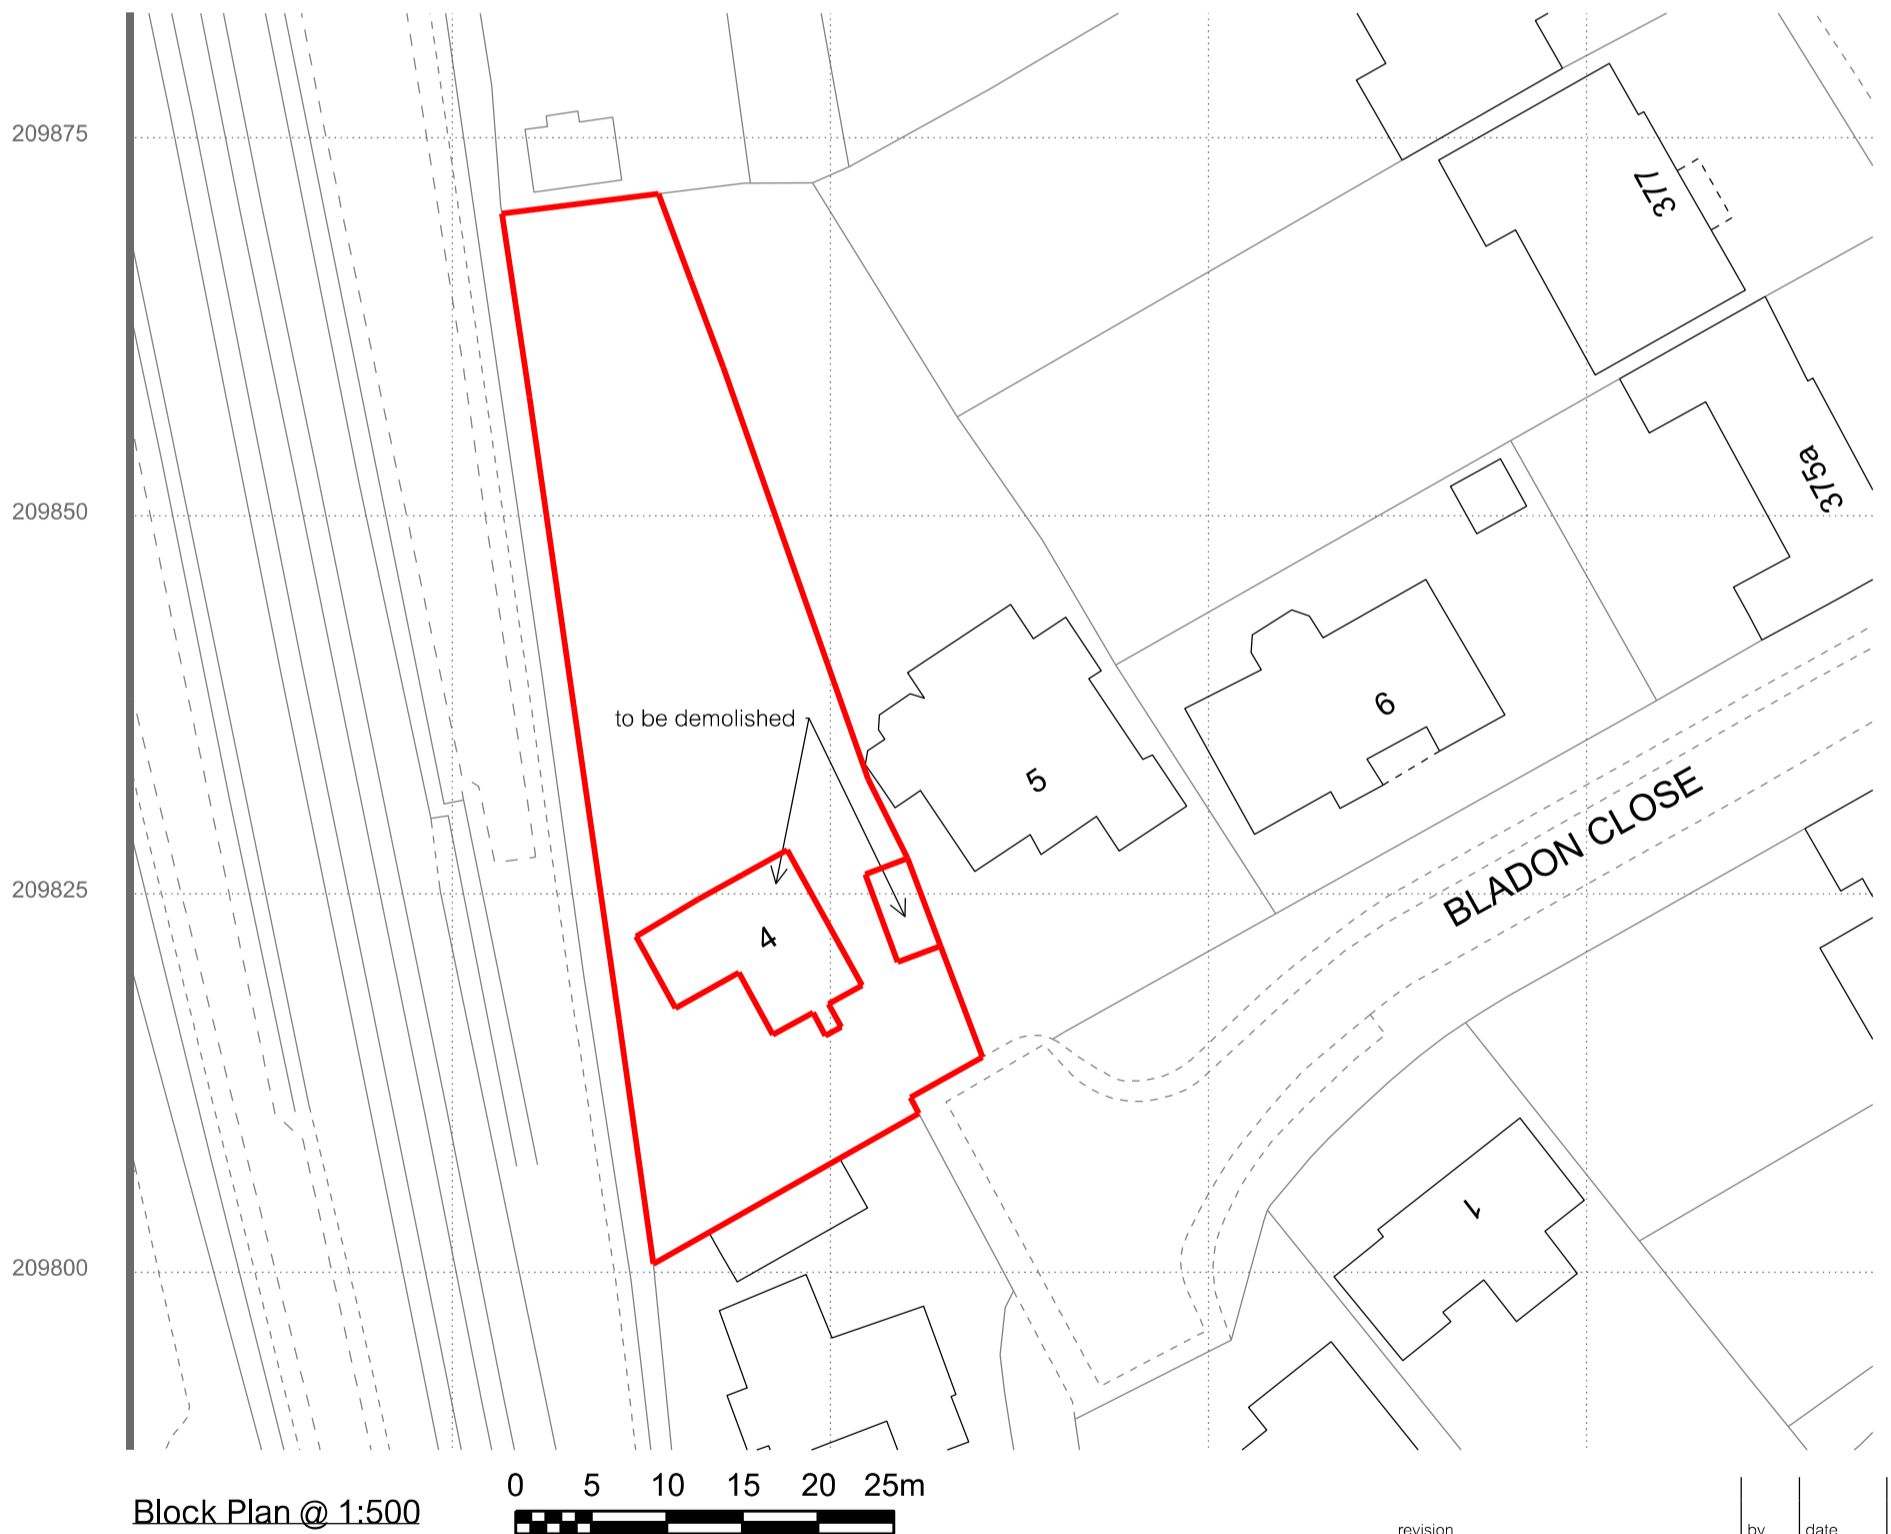

Location Plan @ 1:1,250

Block Plan @ 1:500

revision	by	date	index

New Apartments  
 4 Bladon Close  
 Oxford OX2 8AD

Location and Block Plan

drawing number

001

scale **as indicated @ A3**

status **planning**

date **22.02.21** drawn **MN**