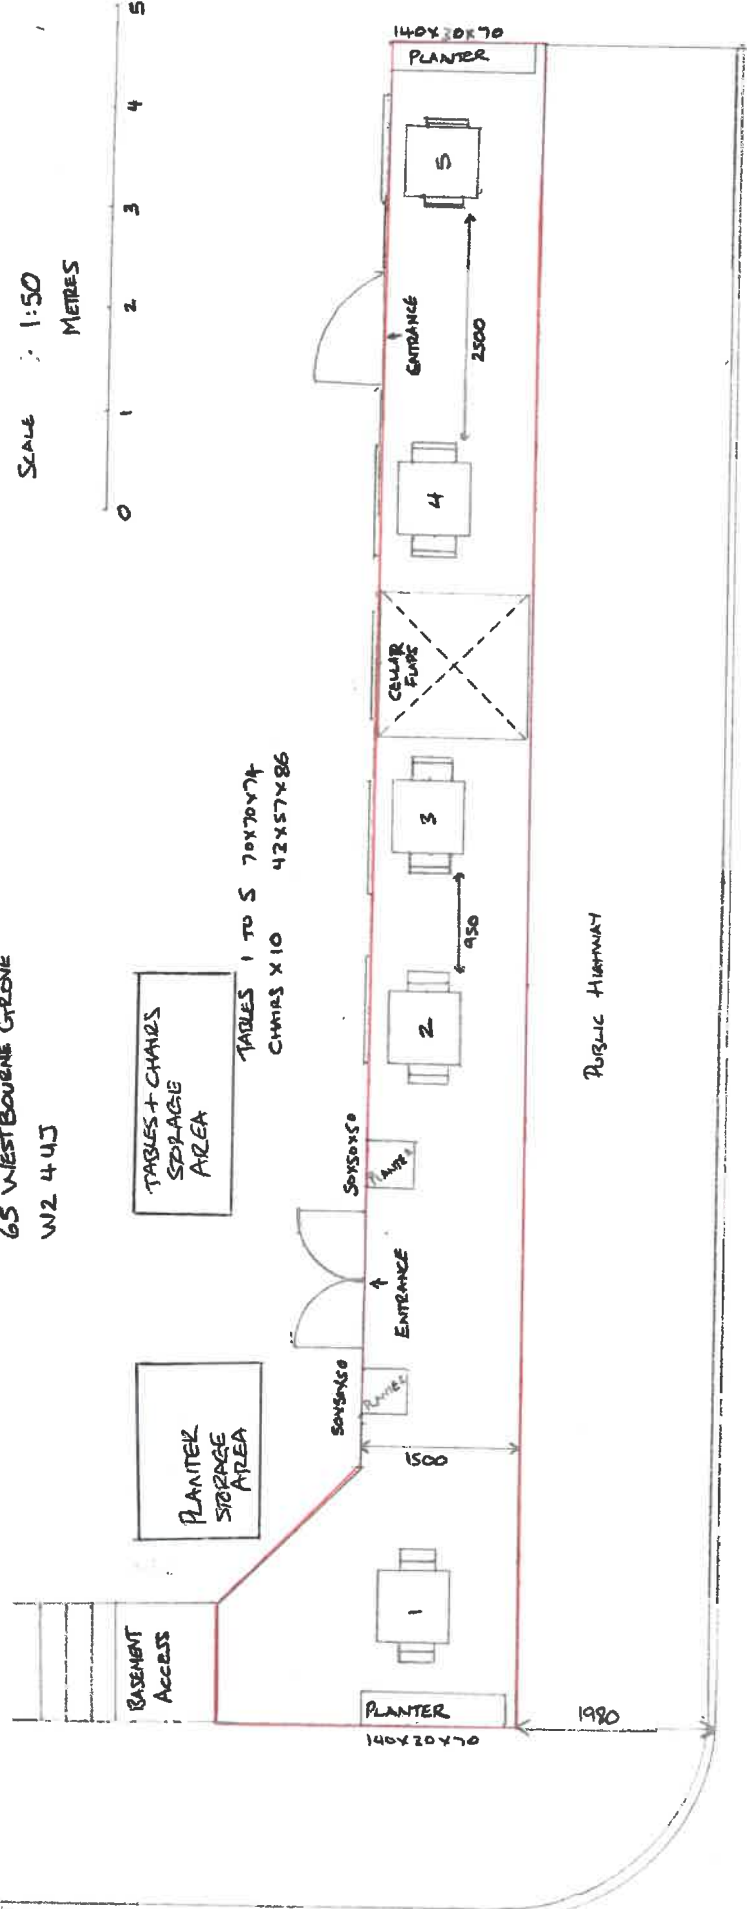

THE HAYDEN  
65 WESTBOURNE GROVE  
W2 4UJ

DRAWING: THE HAYDEN 09 08 2019

SCALE : 1:50  
METRES

WESTBOURNE GROVE

16760