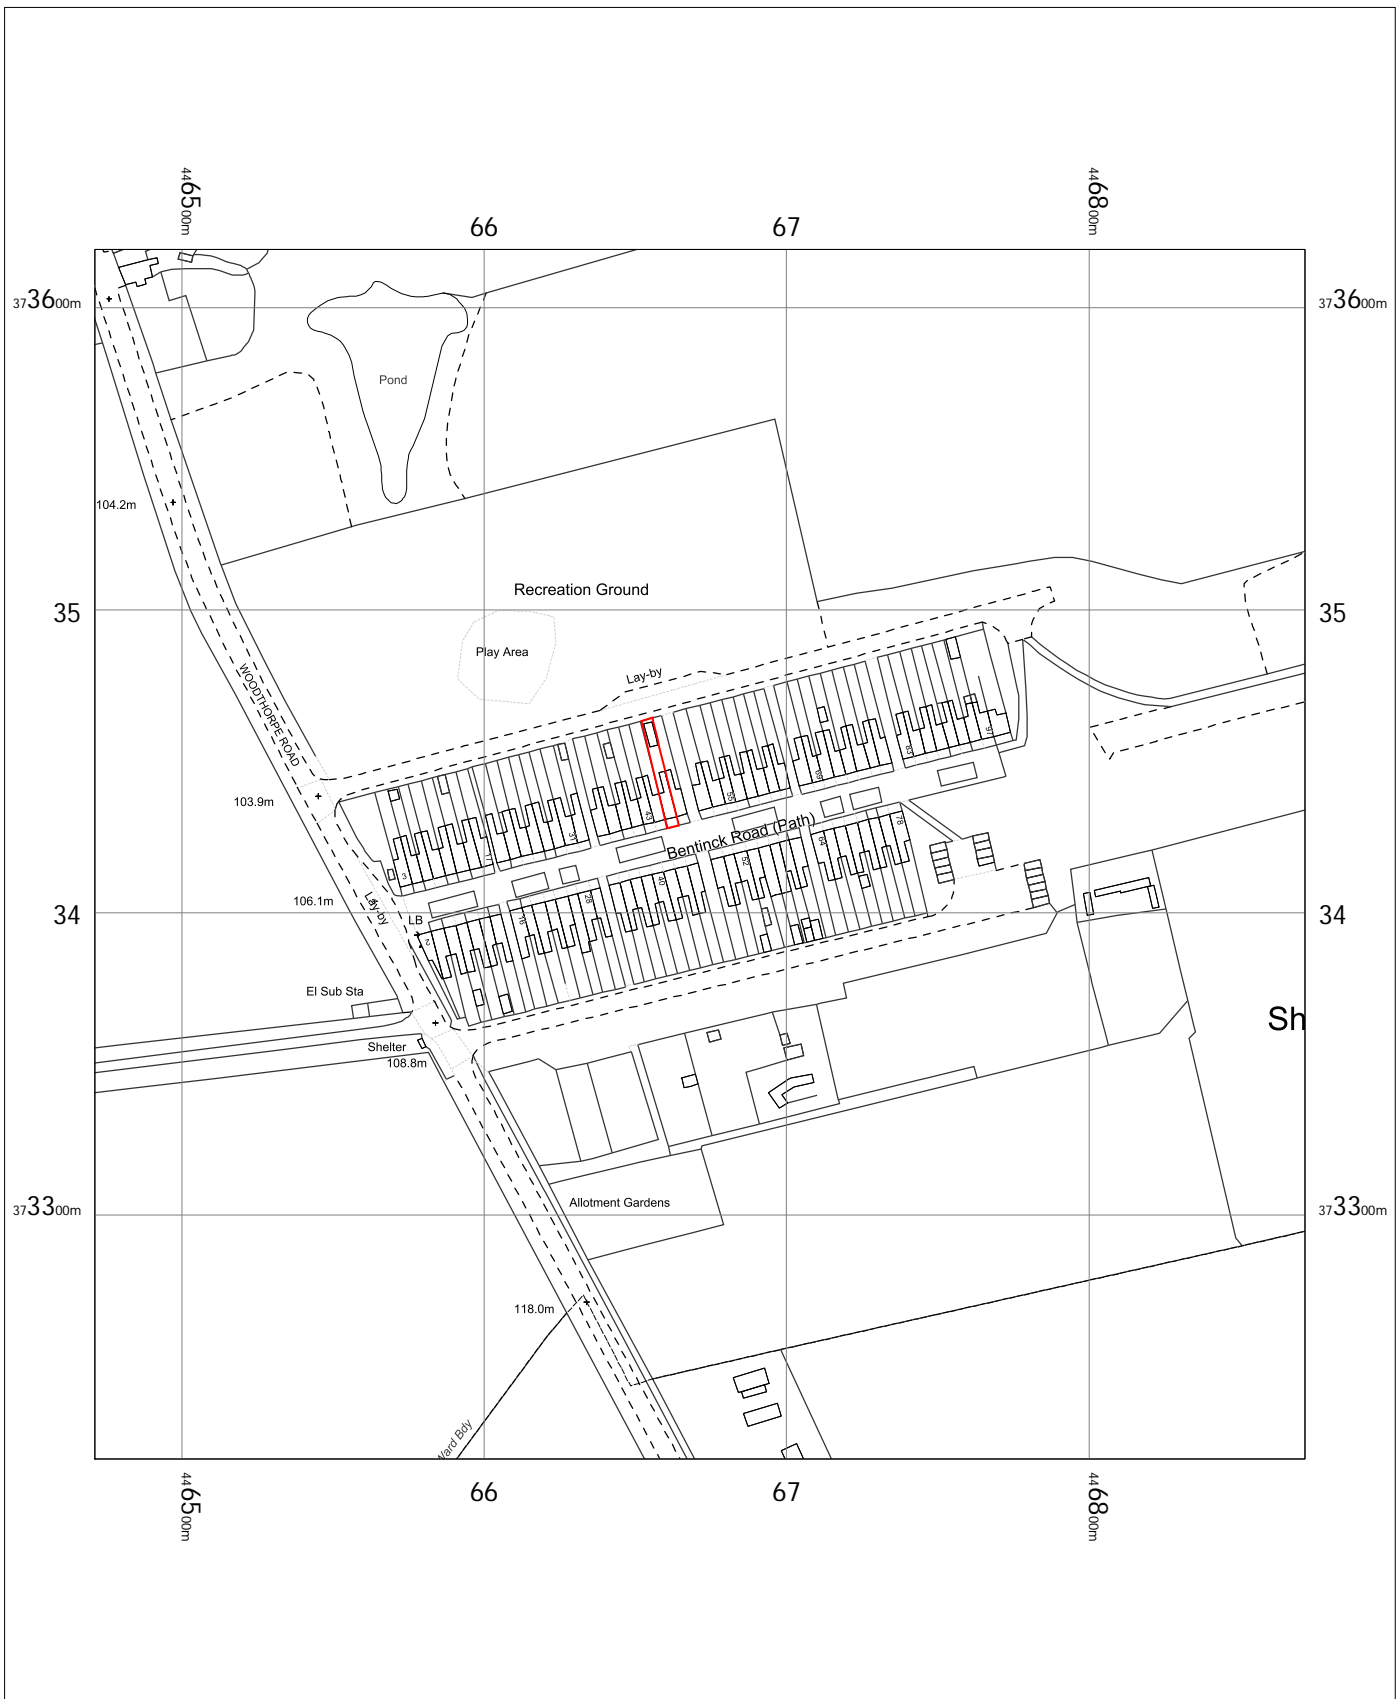

47 Bentinck Road, S44 6RG

47 Bentinck Road,  
 Chesterfield,  
 Shuttlewood,  
 Derbyshire  
 S44 6RG

OS MasterMap 1250/2500/10000 scale  
 Tuesday, March 23, 2021, ID: MPMBW-00948857  
 www.blackwellmapping.co.uk

1:2500 scale print at A4, Centre: 446671 E, 373419 N

©Crown Copyright Ordnance Survey. Licence no. 100041041

**BLACKWELL'S**  
**MAPPING SERVICES**  
 PERSONAL & PROFESSIONAL MAPPING  
 www.blackwellmapping.co.uk

TEL: 0800 151 2612  
 maps@blackwell.co.uk