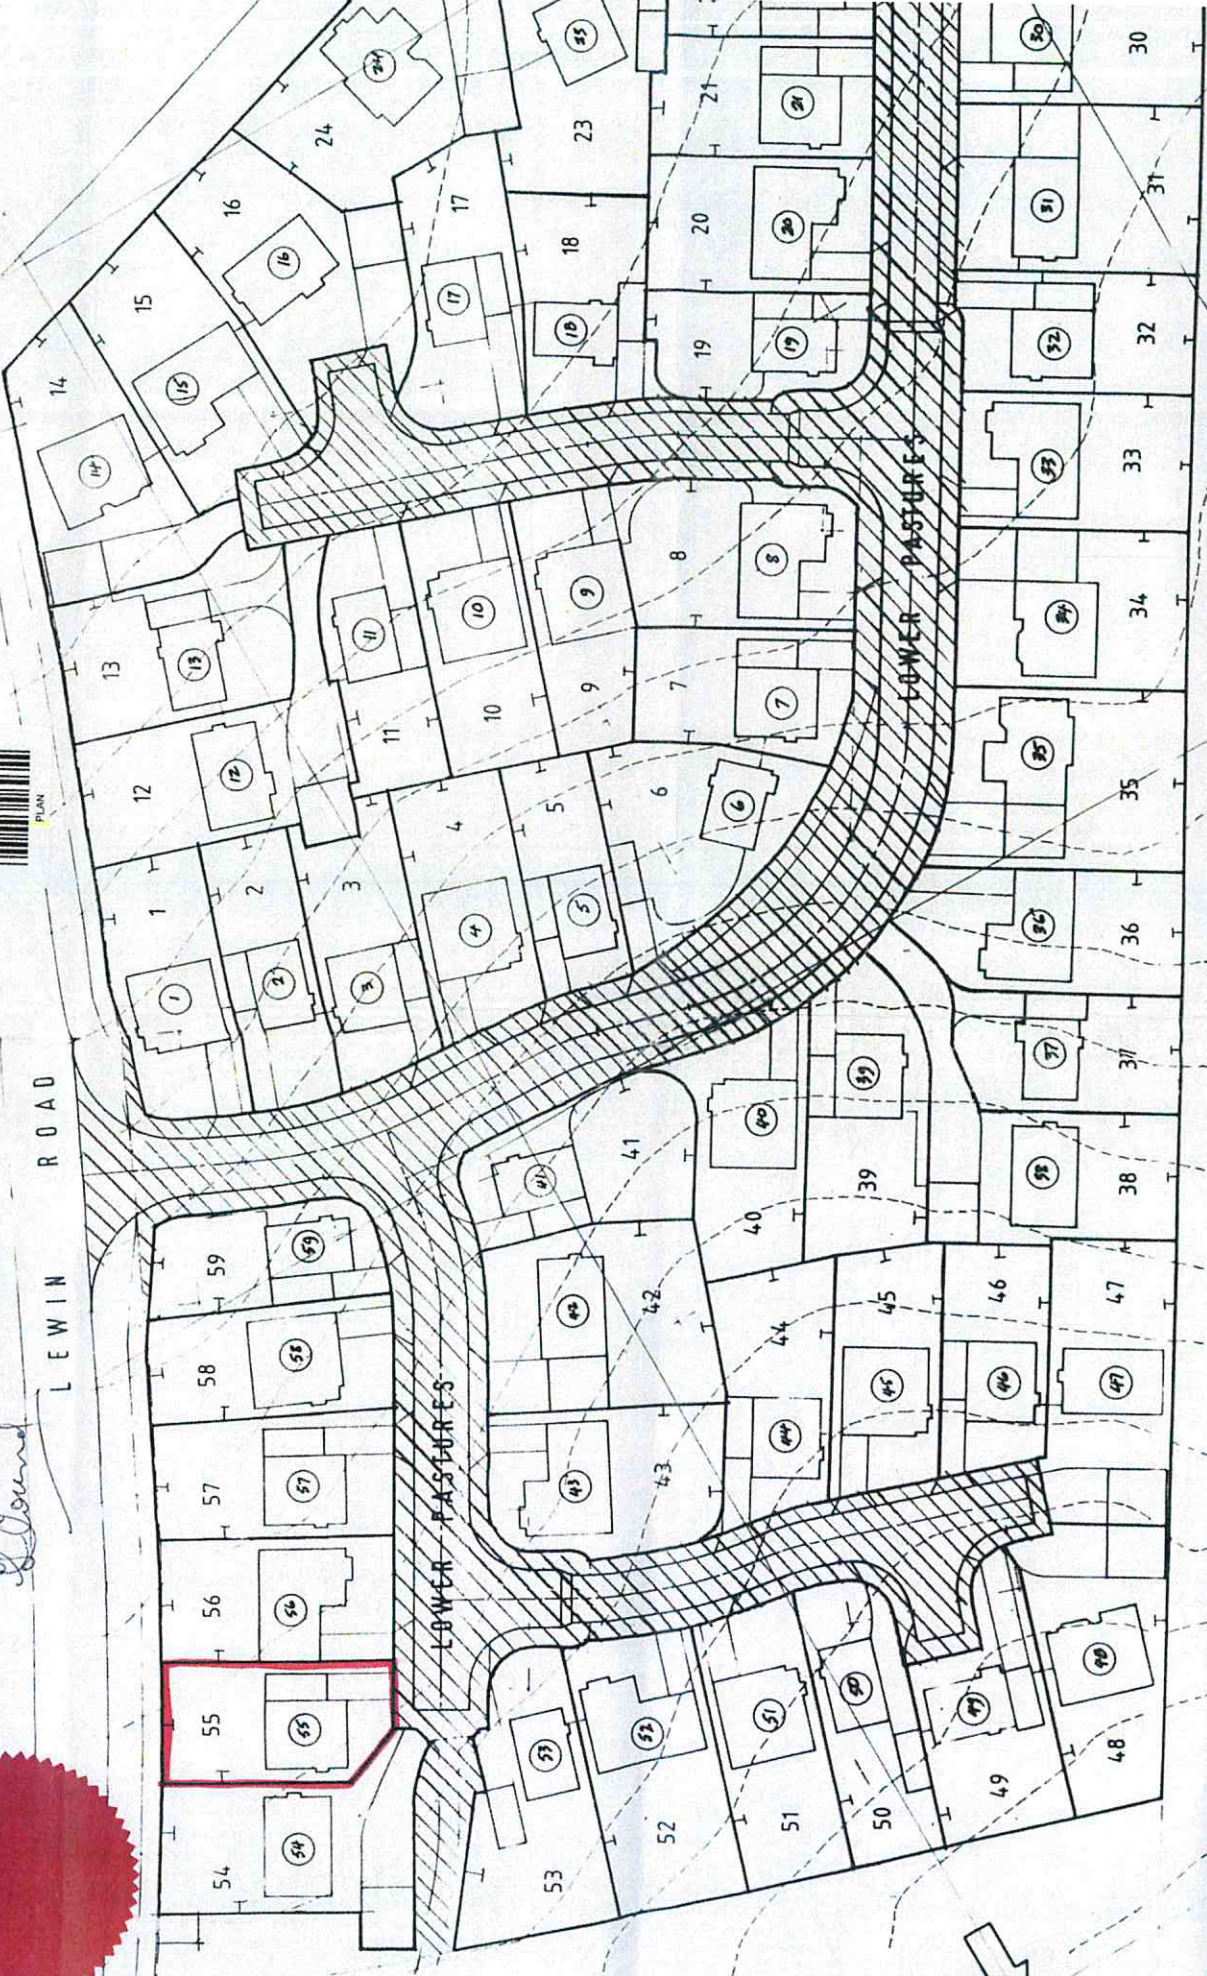

2110000810PA

13th January 2021

To whom it may concern,

Please find enclosed the site location plan for 55 Lower Pastures, Great Oakley, Corby, NN18 8JJ. This is in relation to application reference PP-09364682V1

Kind Regards,

Steven Ratcliffe

St Johns
Sound
NN117186

LEWIN ROAD

④5 POSTAL NUMBERS
////// ADOPTED AREAS

WHEATLANDS - GREAT OAKLEY SCALE 1:500

Wood
X Wood