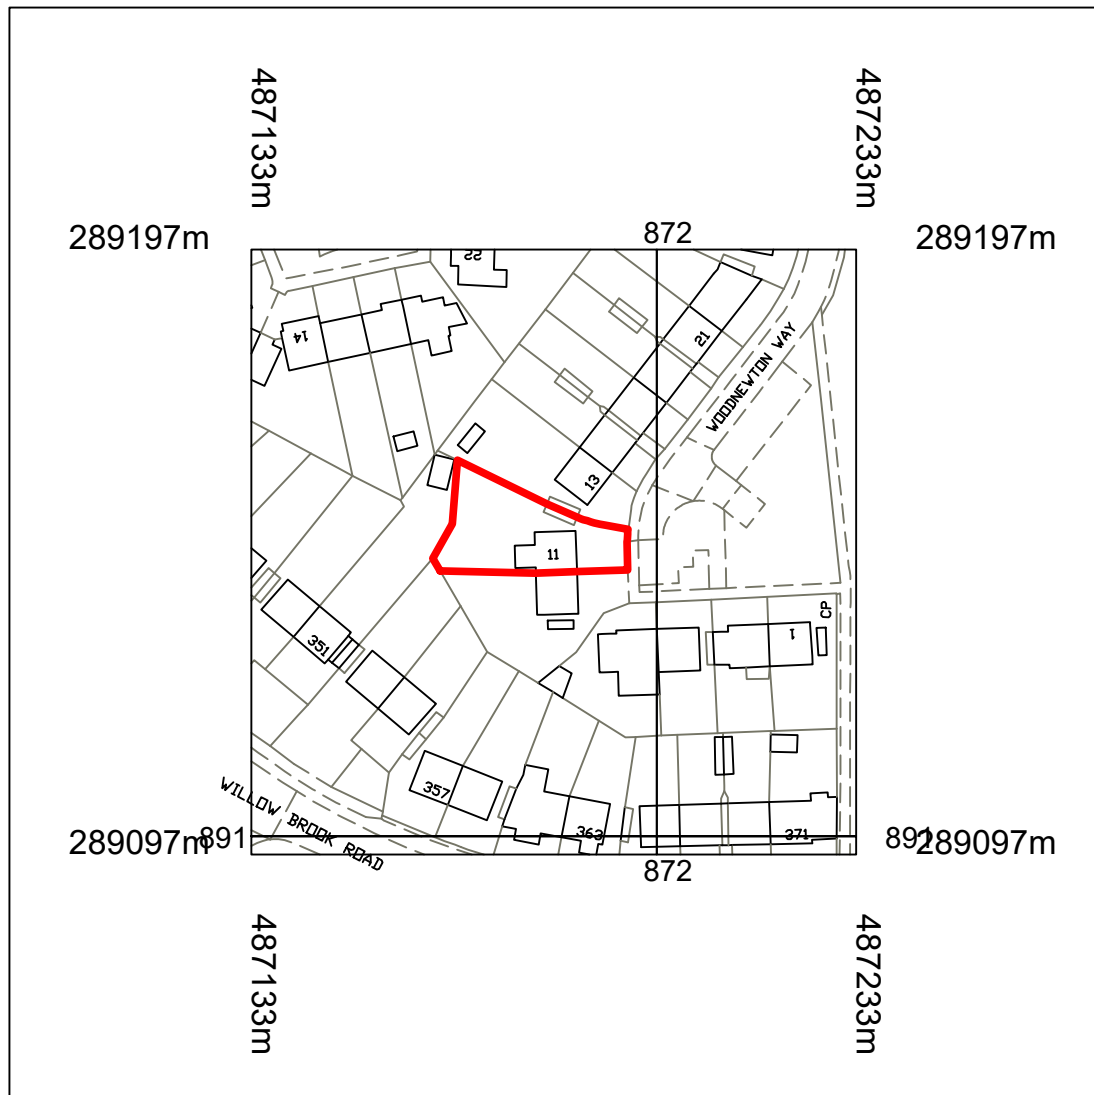

Latitude VectorMap

11 Woodnewton Way, Corby, NN17 2NS

Site location plan 1:1250

Metres

© Crown copyright and database rights 2021 OS 100038864

Reproduction in whole or in part is prohibited

without the permission of Ordnance Survey.

Metres

© Crown copyright and database rights 2021 OS 100038864

Reproduction in whole or in part is prohibited

without the permission of Ordnance Survey.

11 Woodnewton Way, Corby, NN17 2NS

Site layout plan 1:500