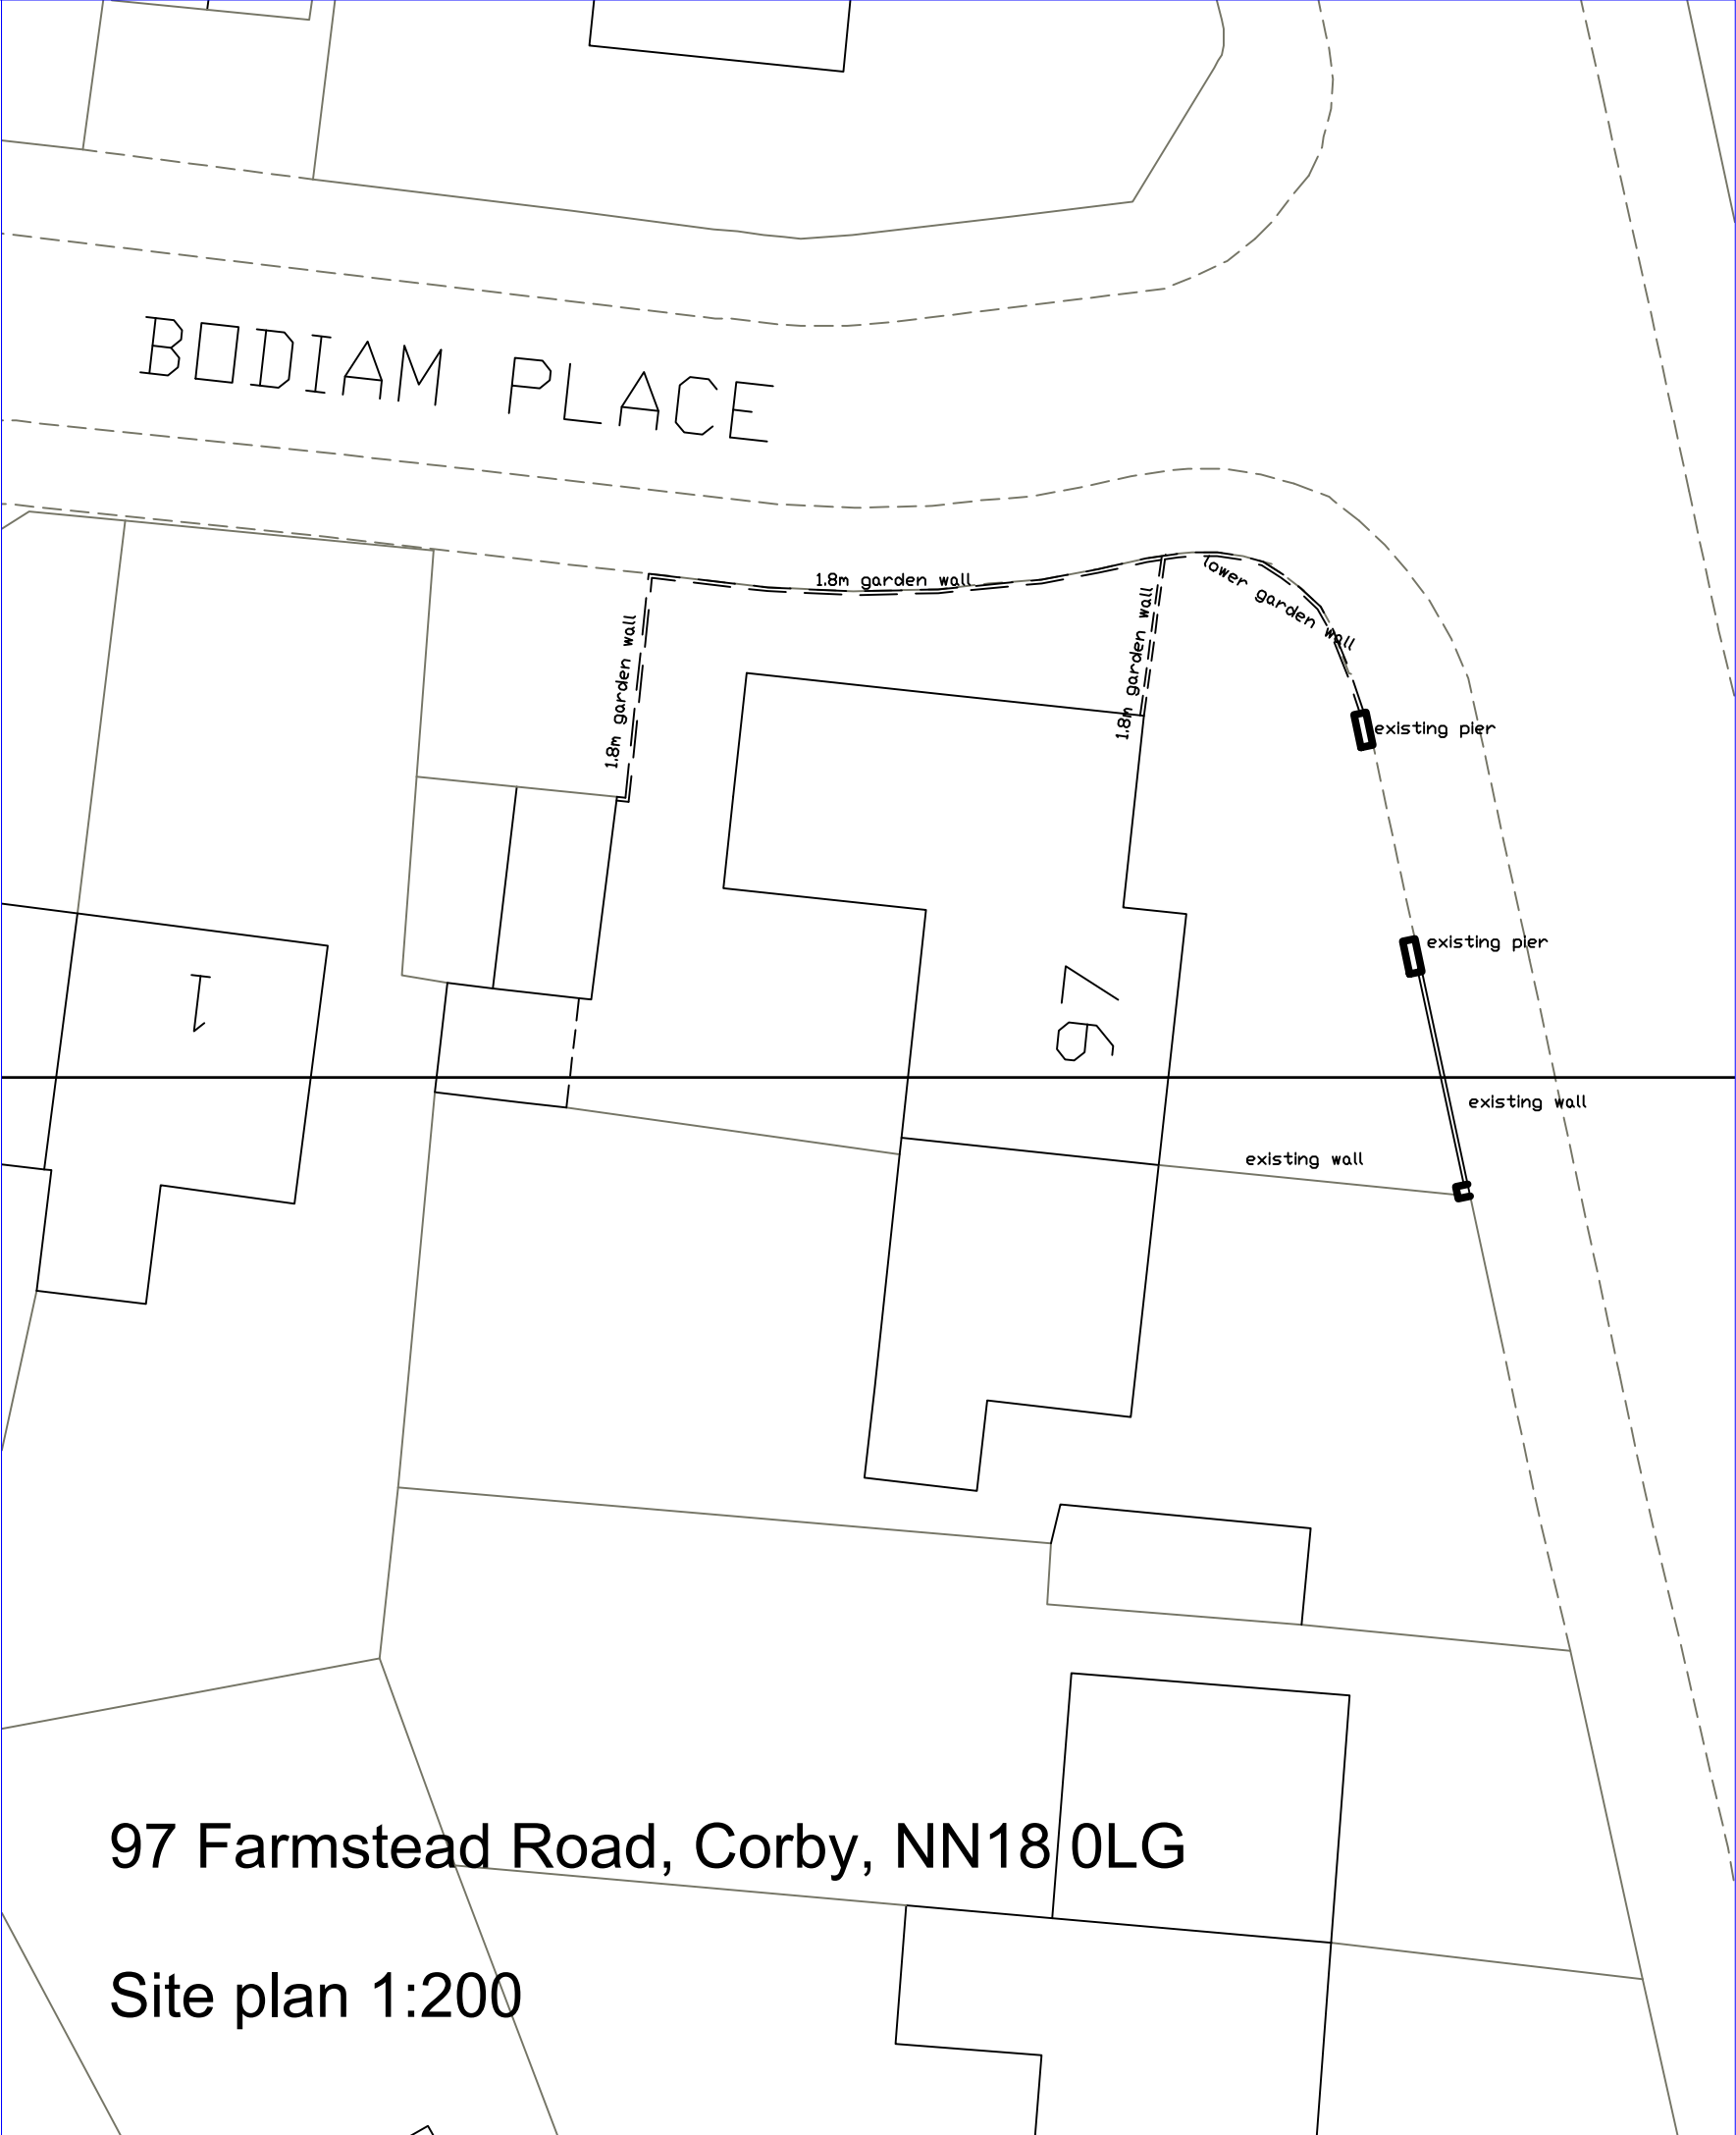

# Latitude VectorMap

97 Farmstead Road, Corby, NN18 0LG

Site location plan 1:1250

© Crown copyright and database rights 2021 OS 100038864

Reproduction in whole or in part is prohibited without the permission of Ordnance Survey.

97 Farmstead Road, Corby, NN18 0LG

Site plan 1:200