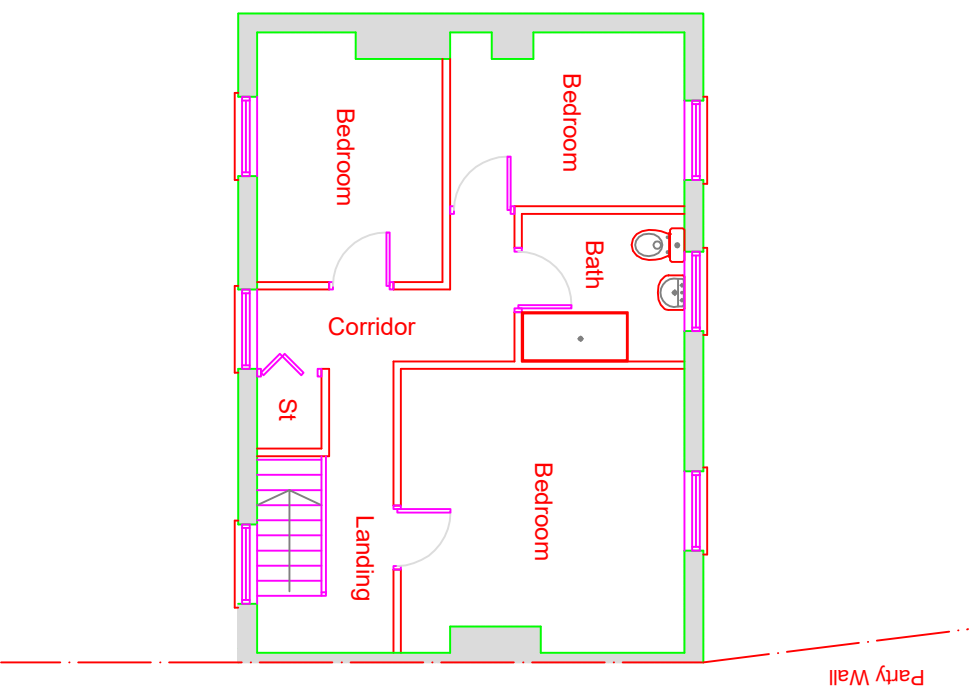

KEY
 EXISTING WALLS, SHOWN HATCHED

Existing Ground Floor Plan (Scale 1:100)

Existing First Floor Plan (Scale 1:100)

status	EXISTING SURVEY
scale	1:100@A4
date	25.02.21
drawn	AA
approved	MA
title	Existing Floor Plans
project	47 Milton Street West Bromwich B71 1NJ