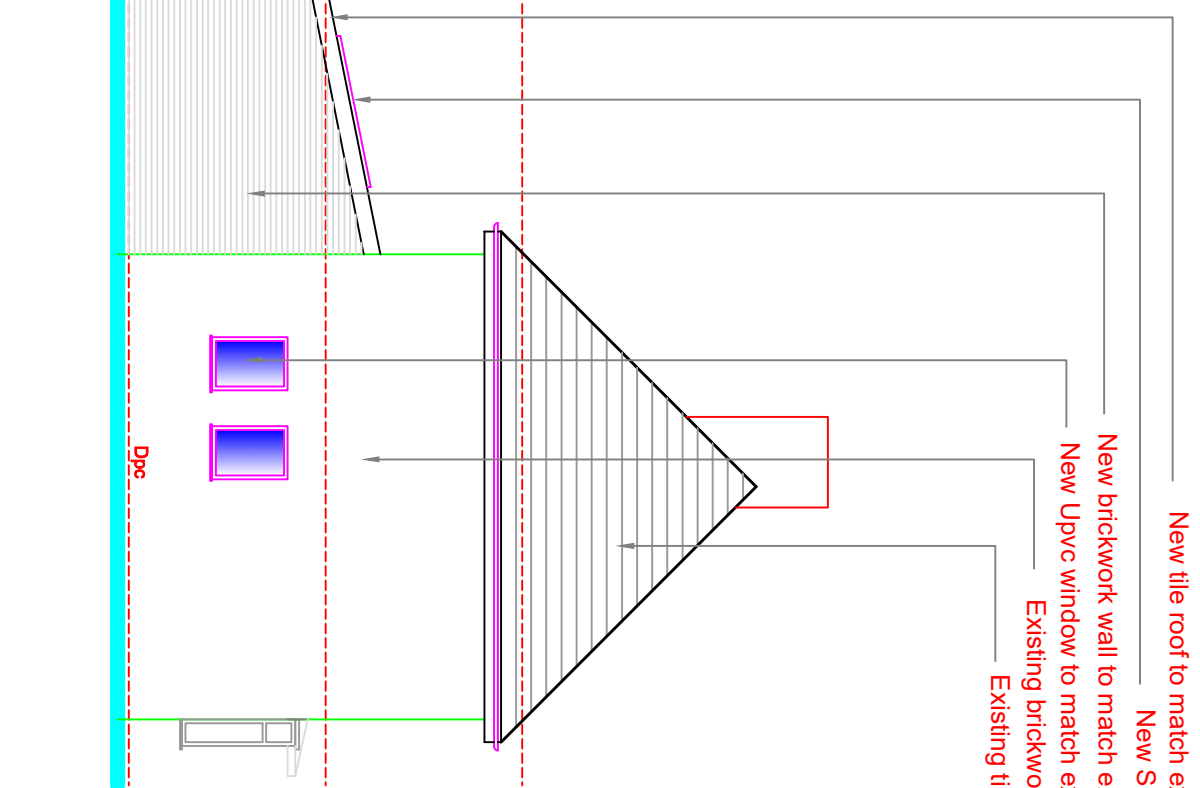

Proposed Front Elevation (Scale 1:100)

Proposed Side Elevation (Scale 1:100)

status		EXISTING SURVEY	
scale	1:100@A4	drawn	AA
date	25.02.21	approved	MA
title			
Proposed Elevations			
project			
47 Milton Street West Bromwich B71 1NJ			

DESIGN-EX

Cheverton Road, Northfield,
Birmingham B31 1RT
Telephone: 07989 268996
WWW.DESIGN-EX.COM