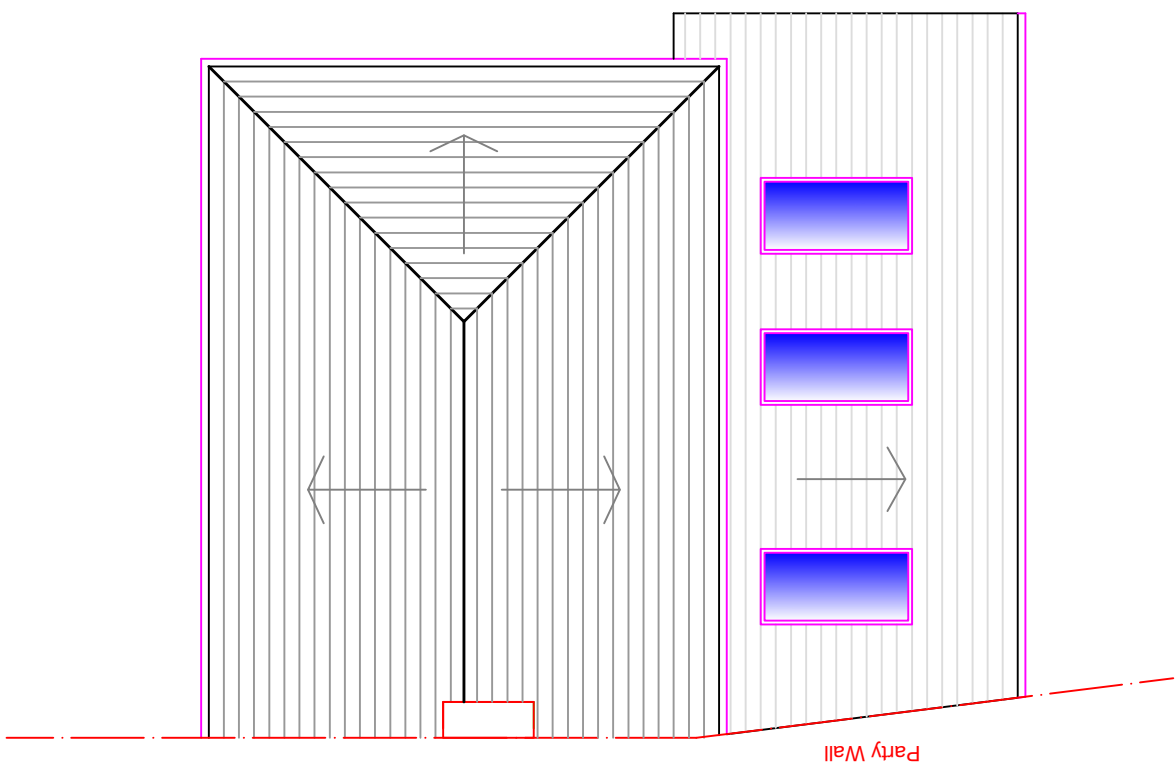

Existing Roof Plan (Scale 1:100)

Proposed Roof Plan (Scale 1:100)

status		EXISTING SURVEY	
scale	1:100@A4	drawn	AA
date	25.02.21	approved	MA
title	Existing & Proposed Roof Plans		
project	47 Milton Street West Bromwich B71 1NJ		