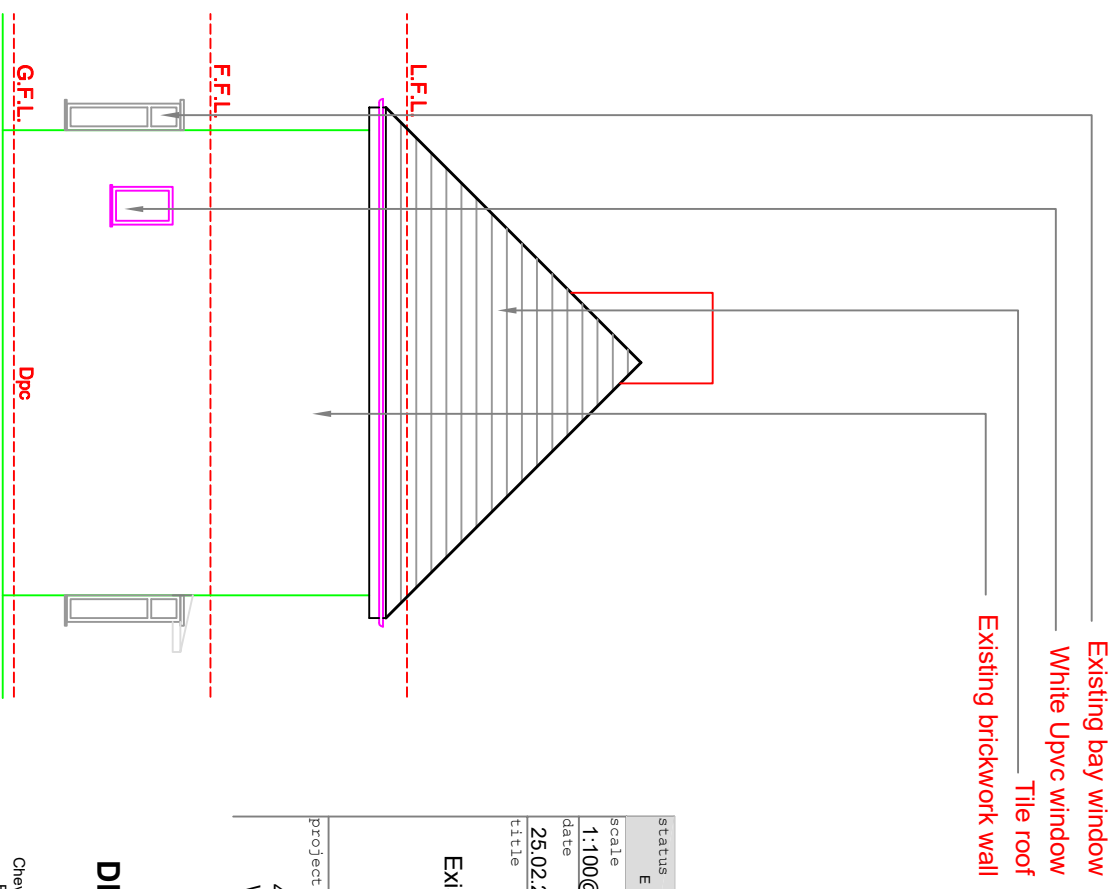

Existing Front Elevation (Scale 1:100)

Existing Side Elevation (Scale 1:100)

| | | |
|---------------------------------------------------------|----------|---------------------|
| status | | EXISTING SURVEY |
| scale | drawn | AA |
| 1:100@A4 | date | 25.02.21 |
| date | approved | MA |
| 25.02.21 | title | Existing Elevations |
| project 47 Milton Street West Bromwich B71 1NU | | |

DESIGN-EX

Chevation Road, Northfield,
 Birmingham B31 1RT
 Telephone: 07989 288996
 WWW.DESIGN-EX.COM