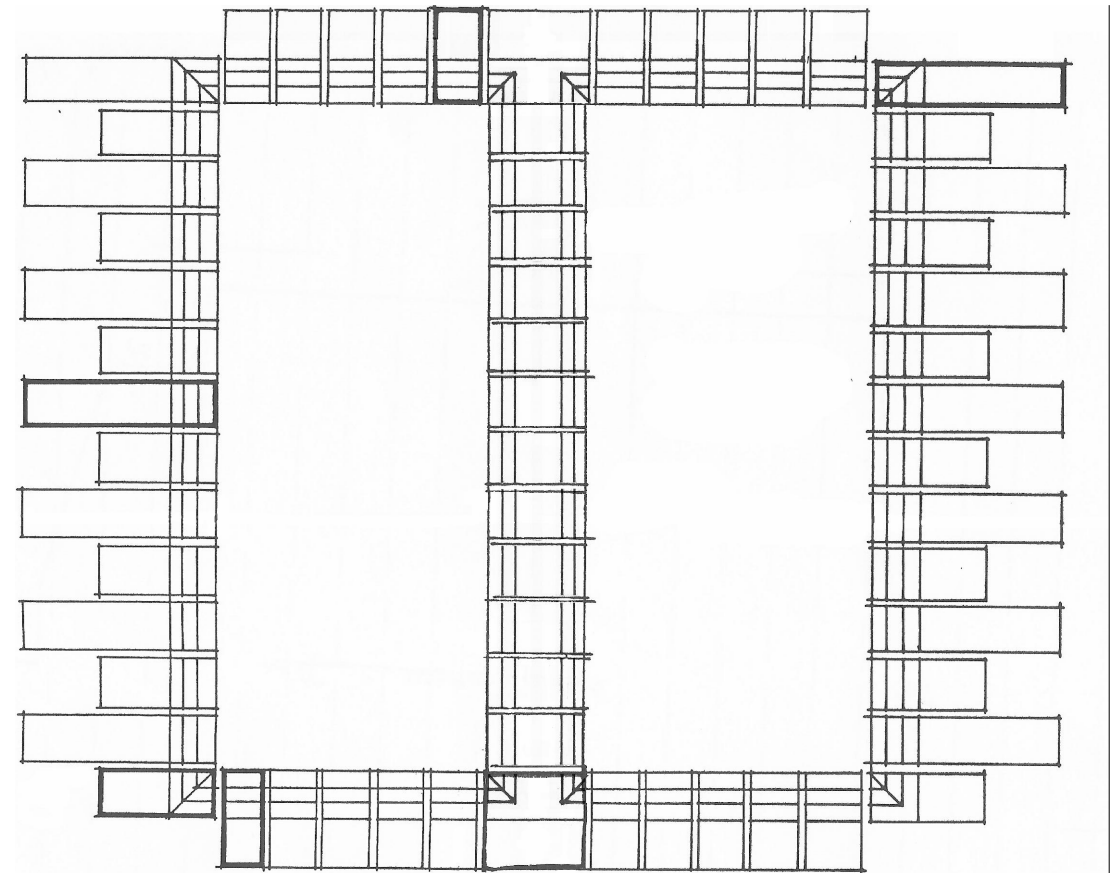

Gable Ground Floor Window

Gable First Floor Window

Plan

**AGATHOCLIS  
BECKMANN**  
Landscape Architects  
Onion Farm  
Warburton Lane  
Lymm, Cheshire  
WA13 9TW  
Tel: 01925 75 3403

Onion Farm Cottage

Mullion Window details (indicative)