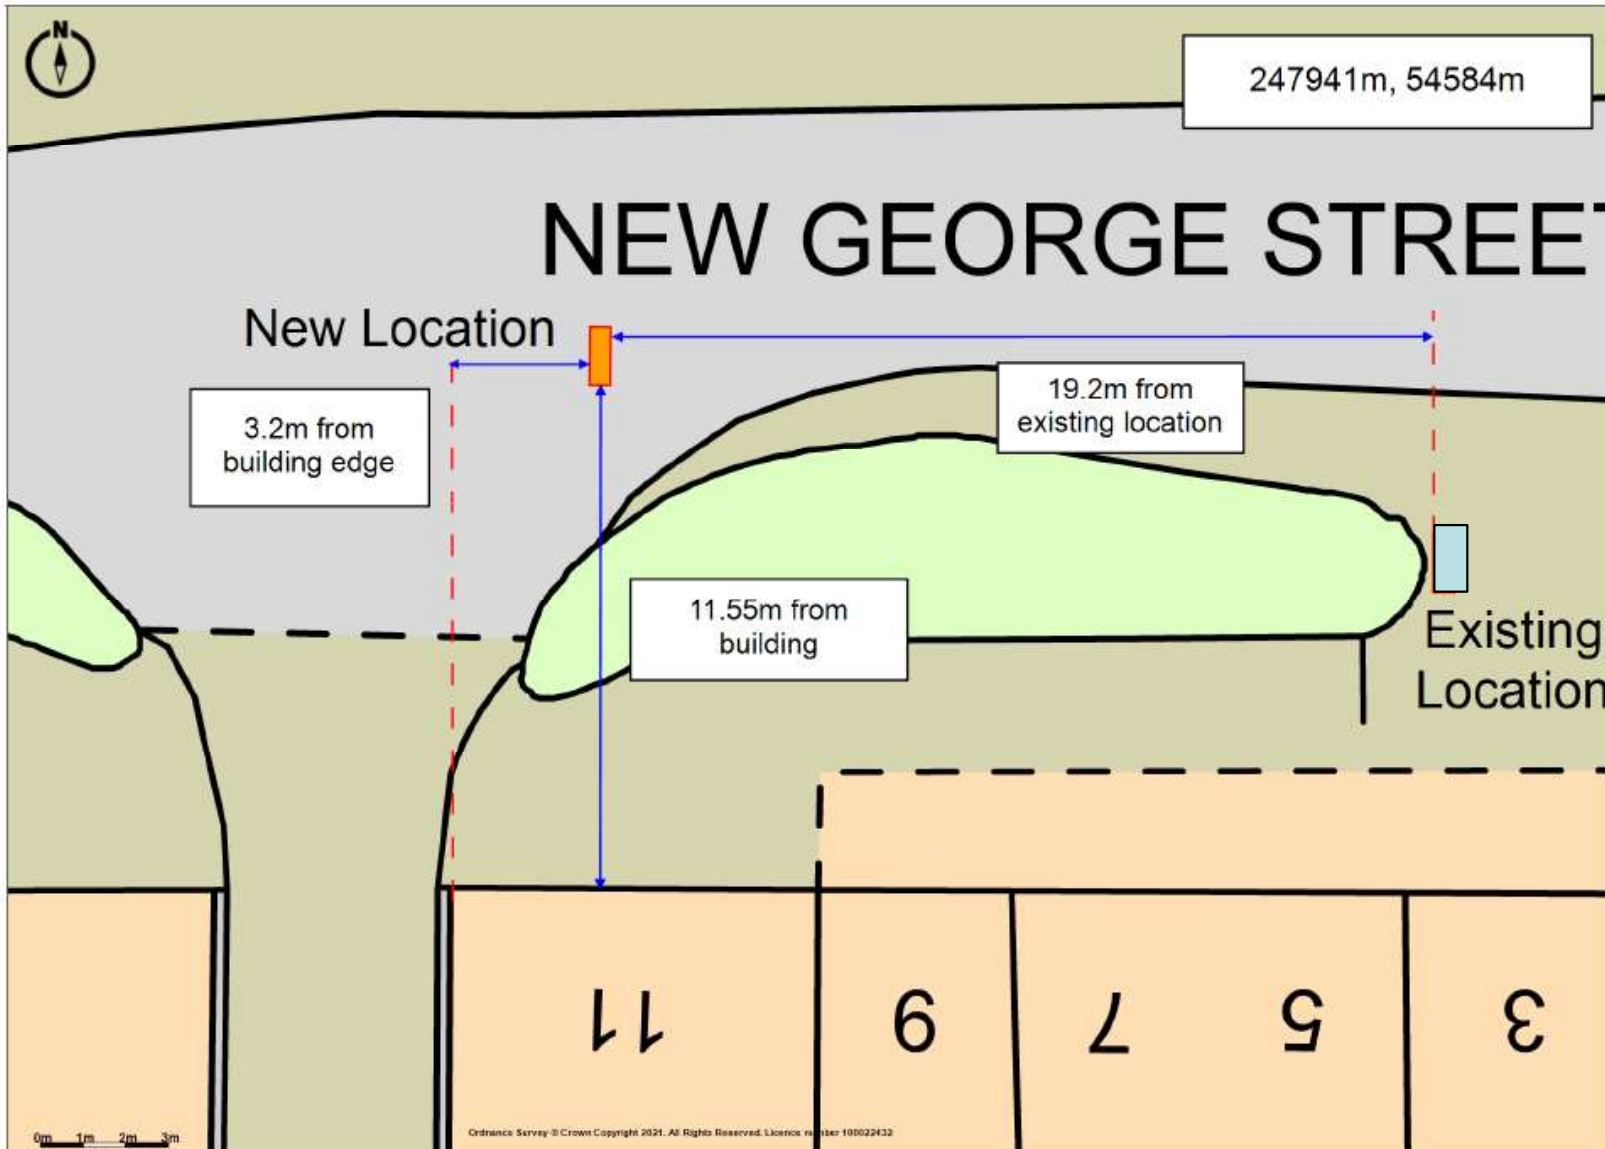

Proposed Location Plan 1:200

Site Address

IFO 11 New George St, Plymouth PL1 1QZ
PLY0040MU