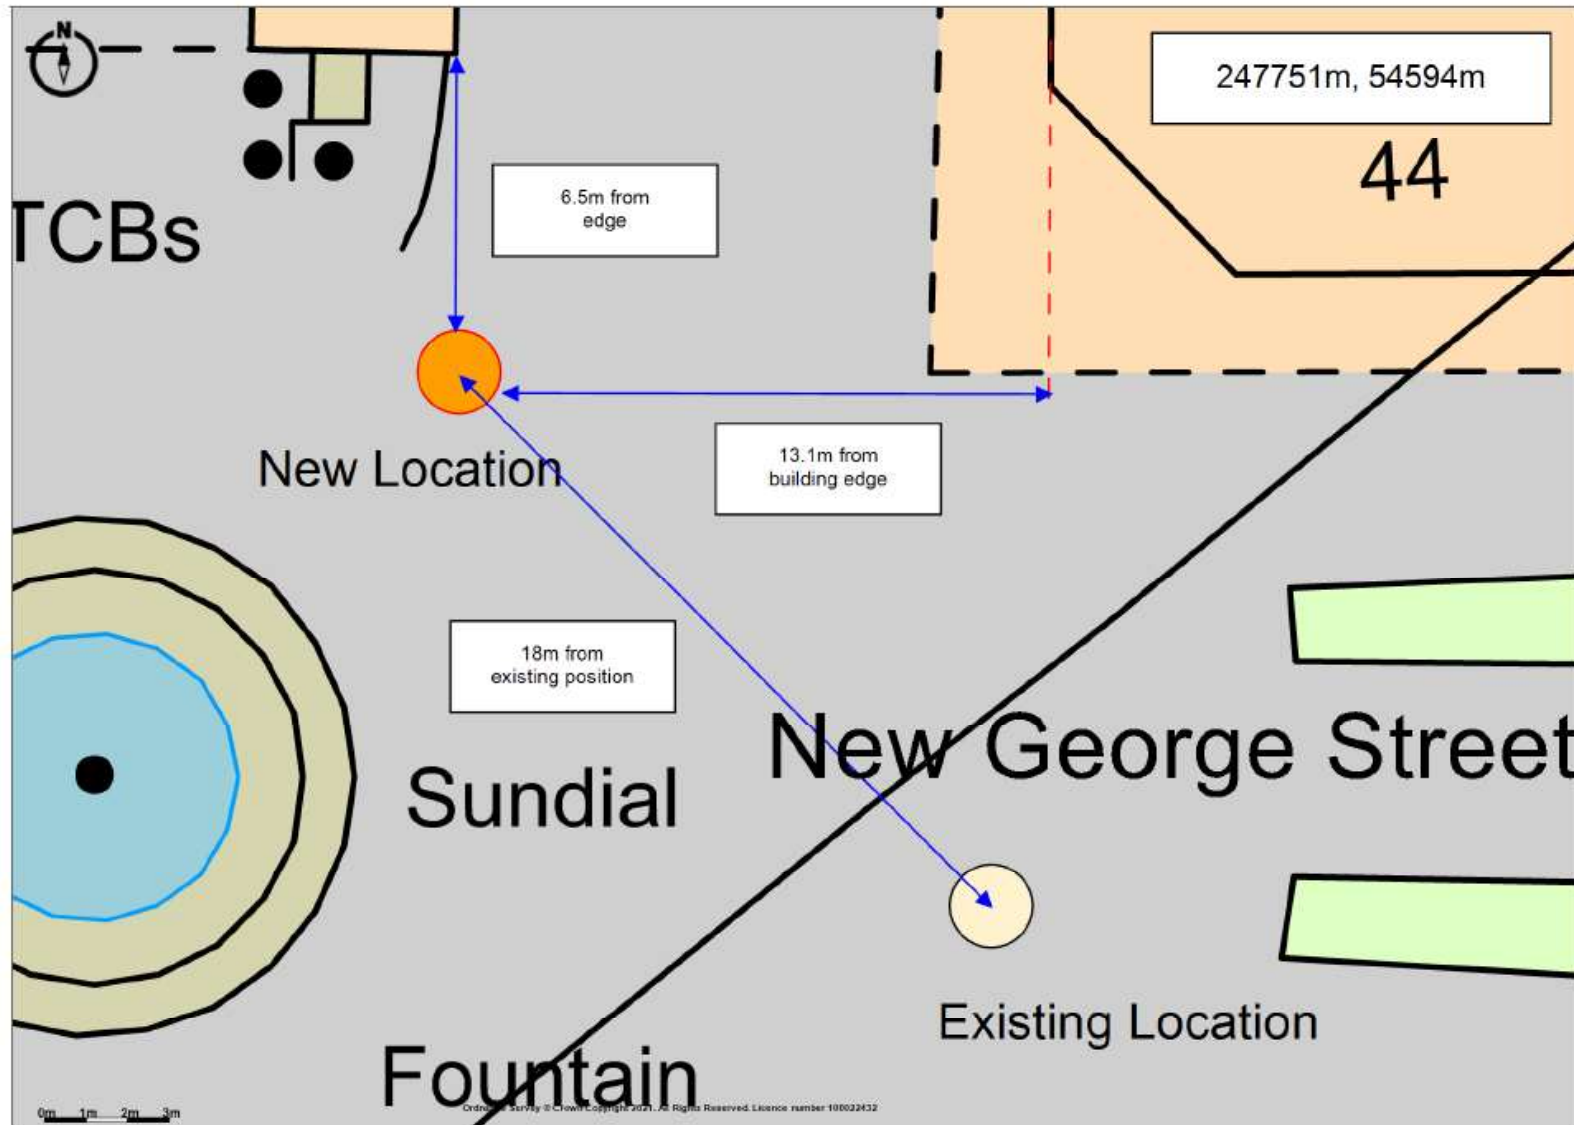

# Proposed Location Plan 1:200

## Site Address

IFO 44 New George St, Plymouth PL1 1RW  
PLY0002CM