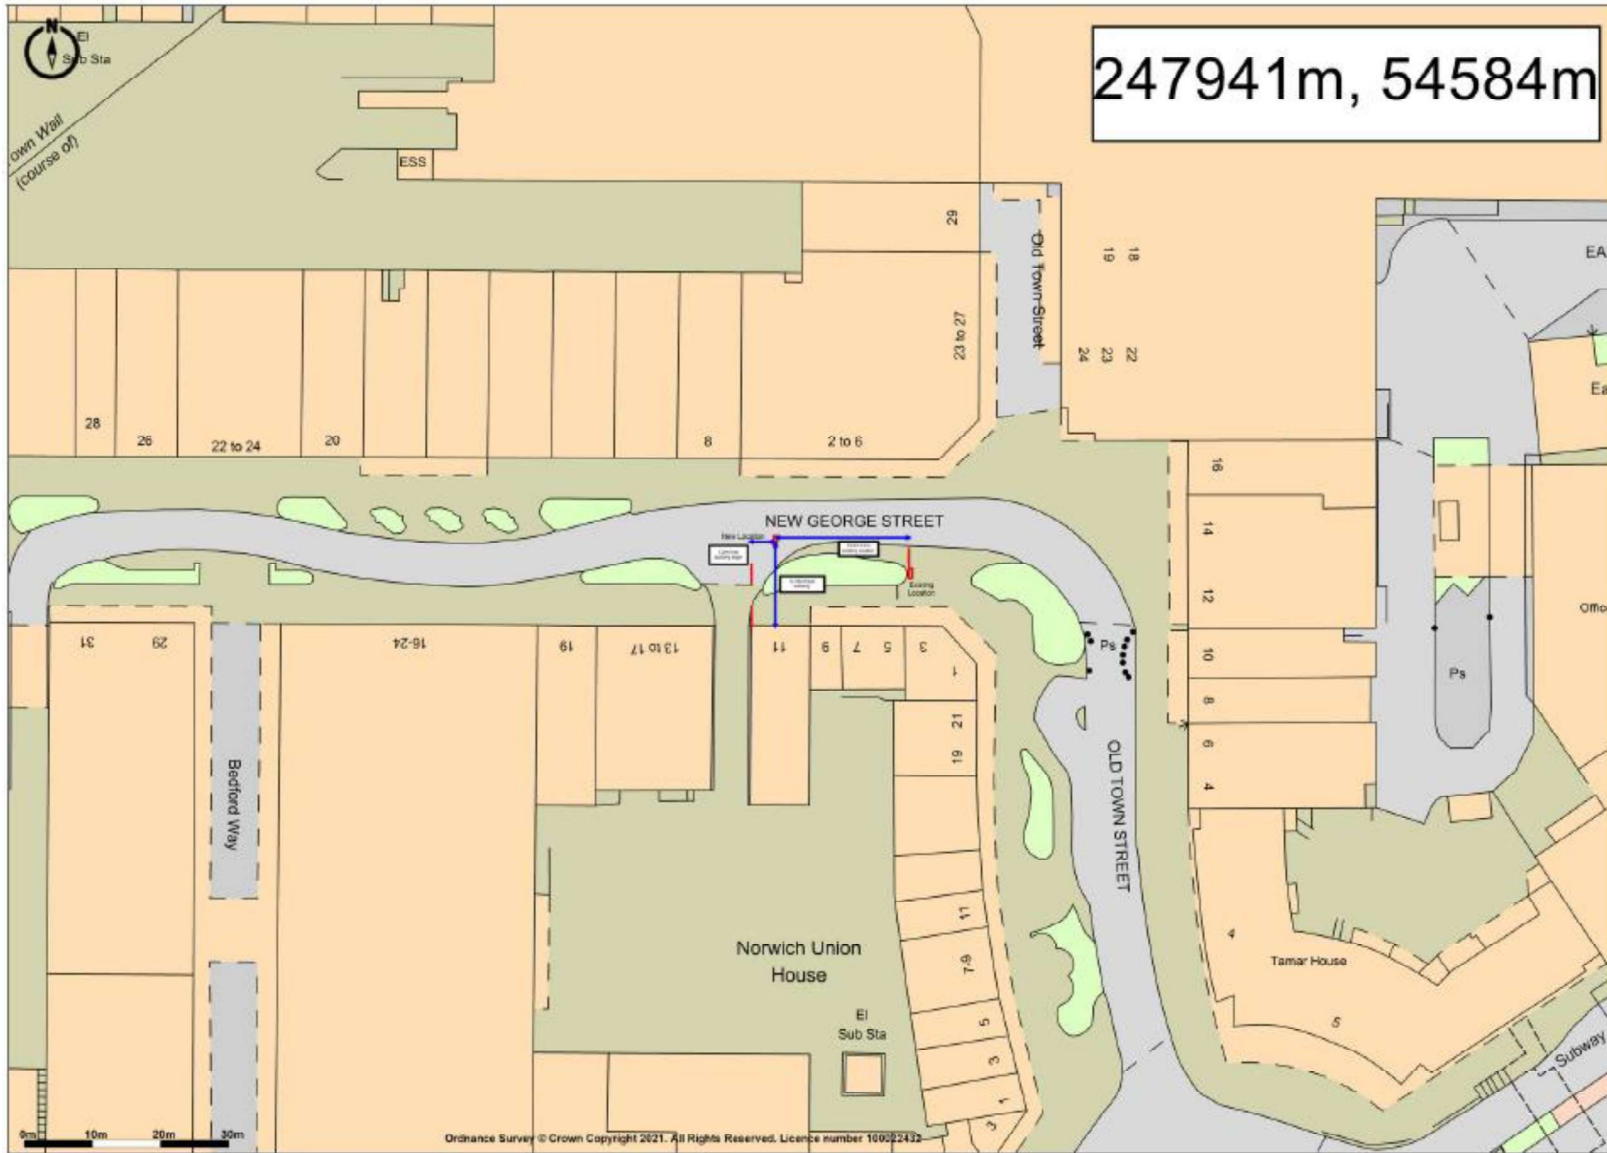

Proposed Site Plan 1:1250

Site Address

IFO 11 New George St, Plymouth PL1 1QZ
PLY0040MU