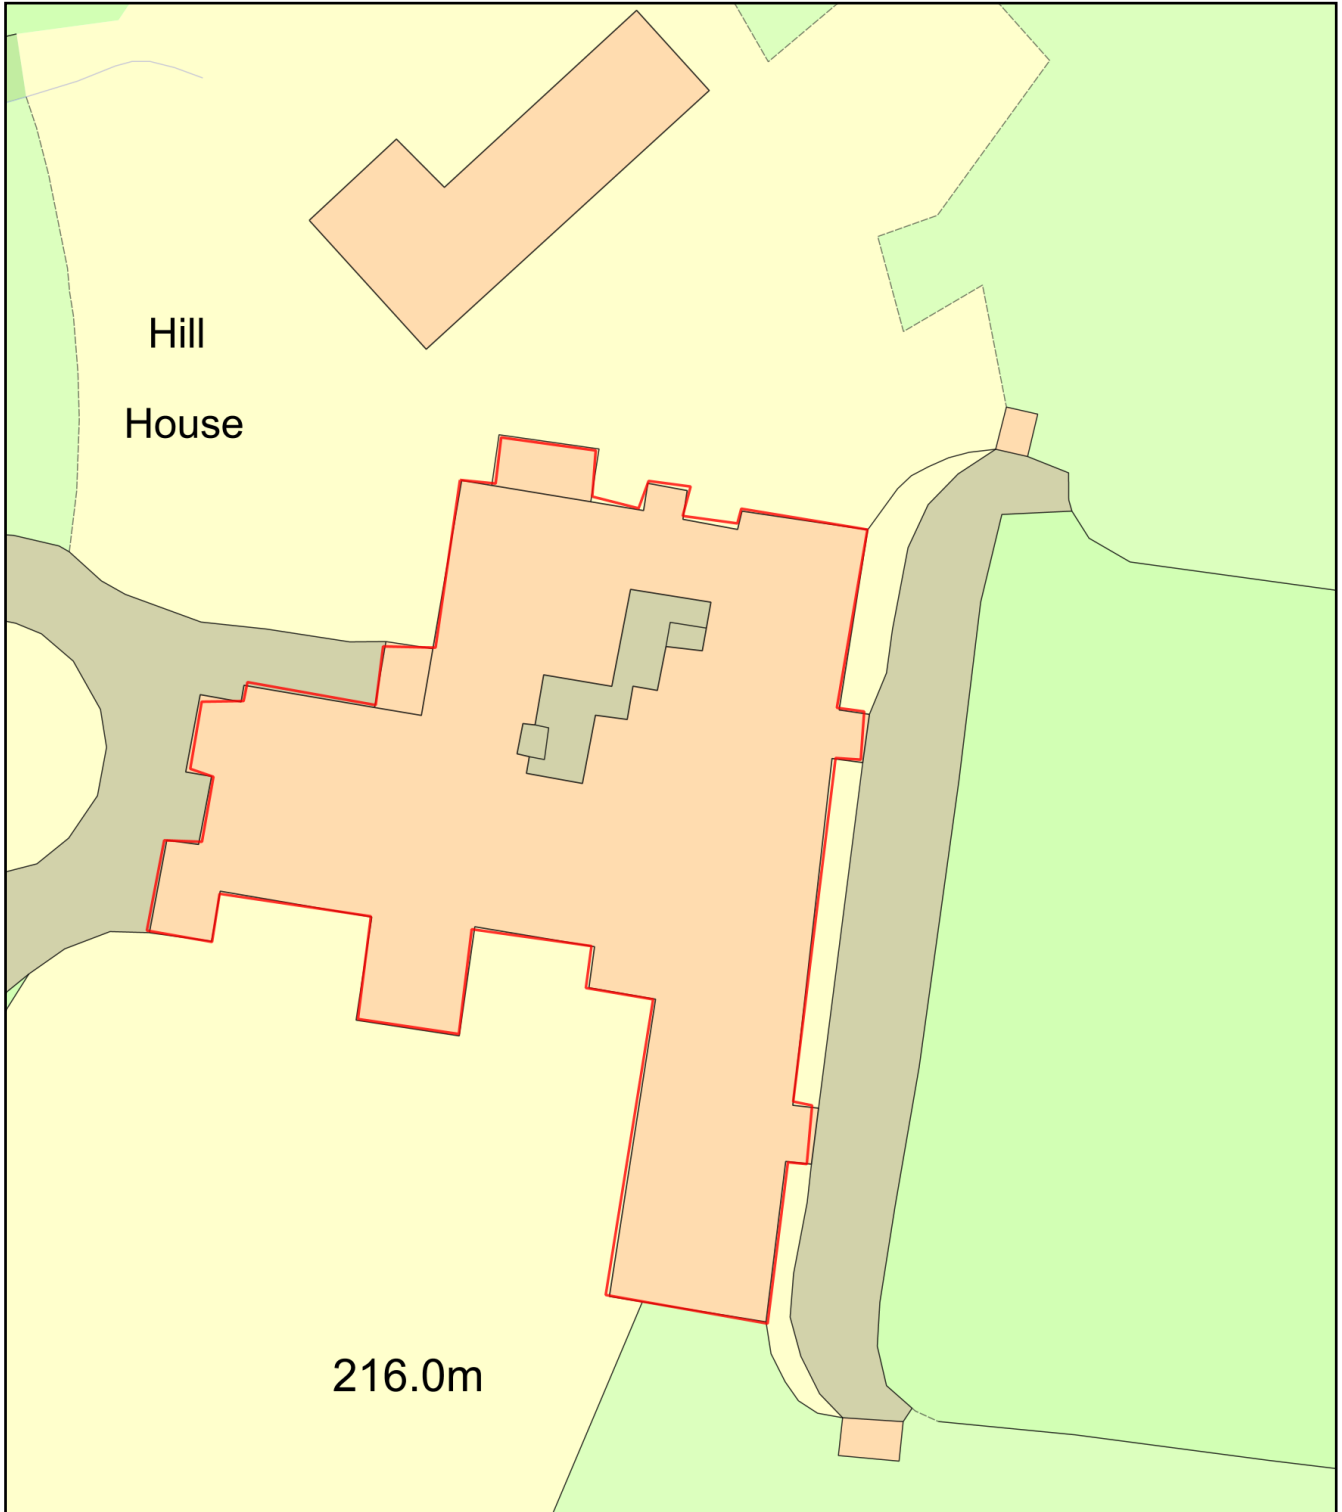

Hampden House - Site Plan

Plan Produced for: Hampden Insurance Holdings

Date Produced: 29 Mar 2021

Plan Reference Number: TQRQM21088120108849

Scale: 1:500 @ A4