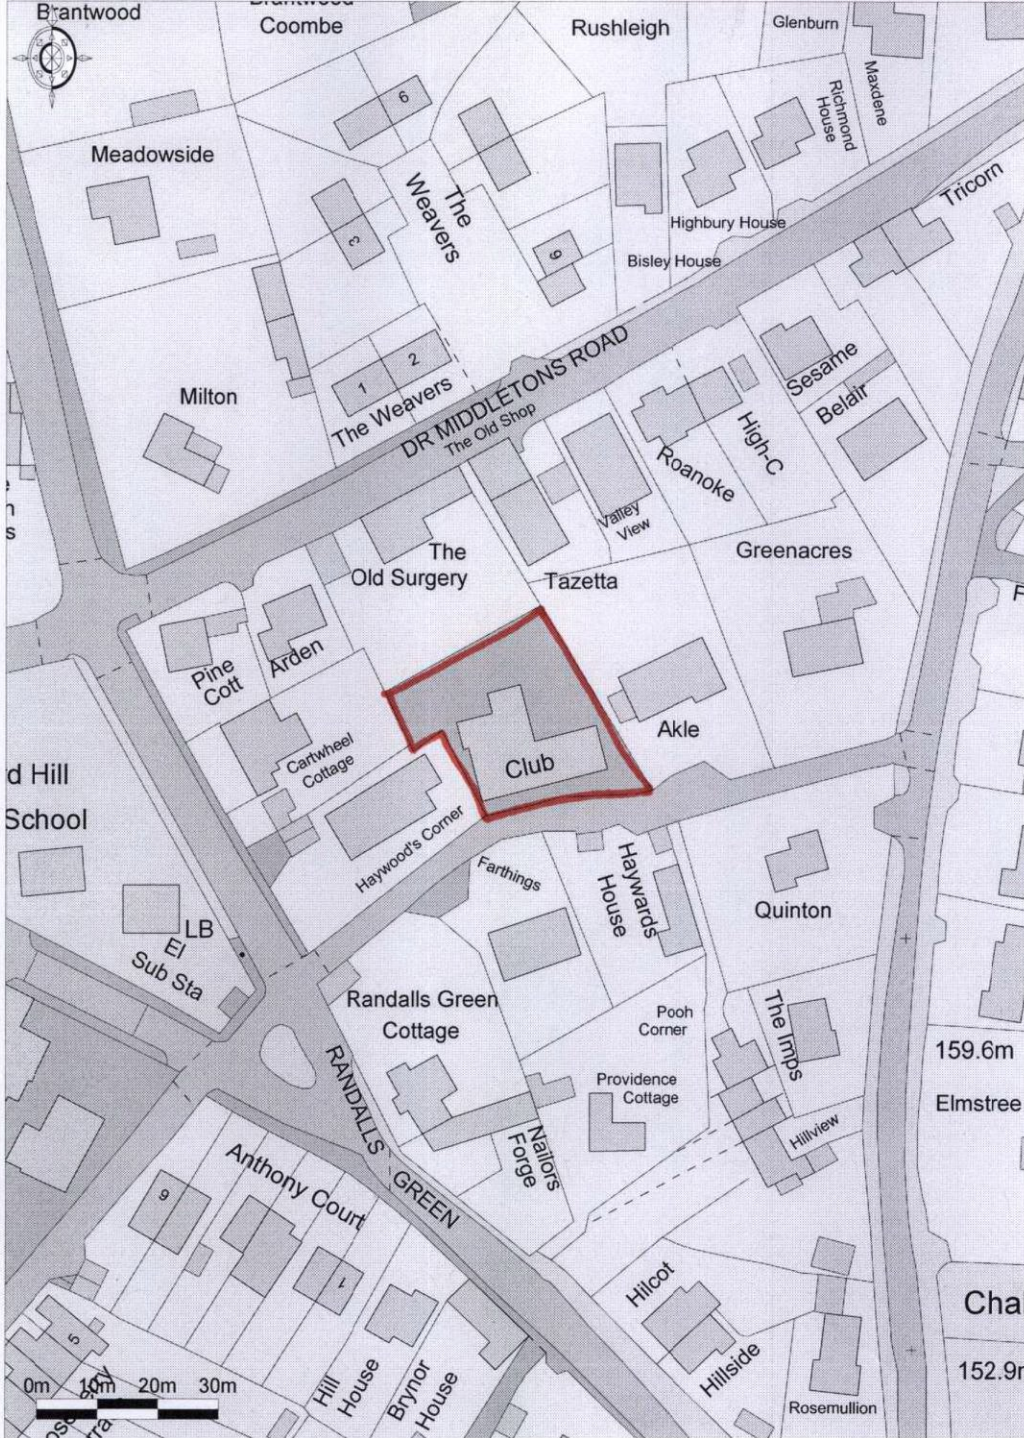

STROUD DISTRICT COUNCIL
RECEIVED

Royal British Legion Club

29 OCT 2012

DEVELOPMENT SERVICES

1:1250