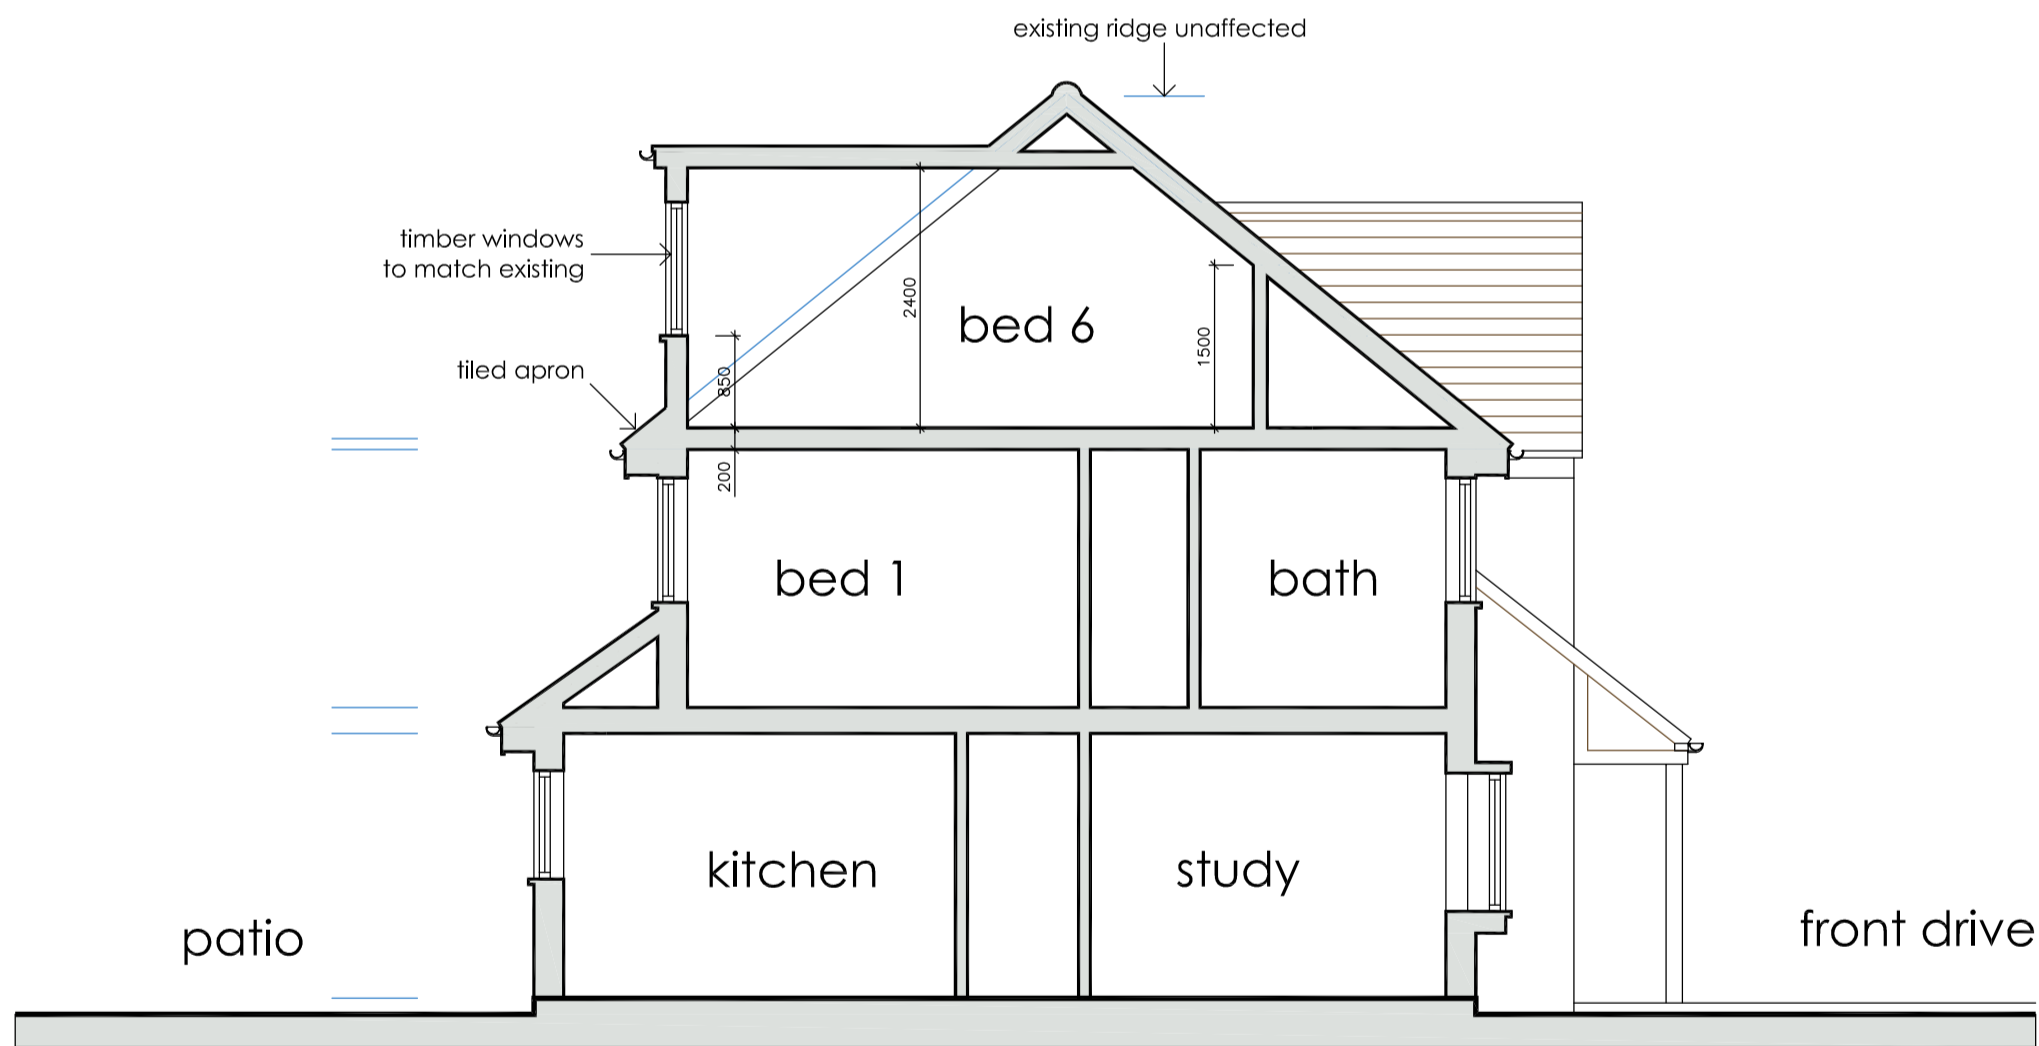

section AA

southeast elevation + section AA as proposed

DVM
ARCHITECTS

4a Murray Street . London . NW1 9RE
Telephone 0207 485 2121 . Facsimile 0207 267 2527
e-mail: studio@dvmarch.com

Client

Baiju Vasani

Project

1 Seven Acres
Northwood HA6 3JZ

Title

Section AA + Southeast
Elevation as Proposed

Scale	Date	Job No.
1:50	15.03.21	1142
Drawing No.	Rev.	
1142-R16