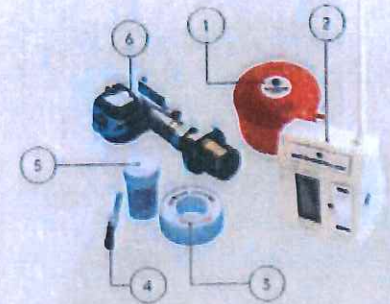

ES2500

Capacity	Length	Width	Height
2500 Ltr/ 660 Gals	3490 mm	1420 mm	1680 mm

ESL4000

Capacity	Length	Width	Height
4000 Ltr/ 1050 Gals	5170 mm	1100 mm	1540 mm

(Top outer size)

ES5000

Capacity	Diameter	Height
5000 Ltr/ 1320 Gals	2270 mm	2480 mm

WatchMan Alarm Tank Pack for EcoSafe Tanks

All EcoSafe tanks come complete with a WatchMan Alarm tank pack, greatly reducing installation time and providing electronic measurement for you the user.

Tank Pack consists of:

1. WatchMan Alarm Transmitter
2. WatchMan Alarm Receiver
3. PTFE Tape
4. Holdite
5. Holdite Application
6. Gate Valve and Filter

Suitable for the storage of Kerosene (C1/C2), Fuel Oil (A2), and gas oil (diesel), as defined in BS2859 and BS2759 including up to 7% biofuel to BS2942/4.