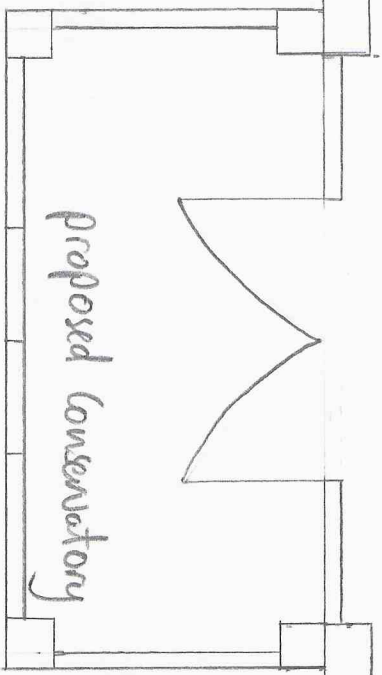

Home owner: Collette Murphy
Agent: James Gray
Application Address
Flat 1
199 Dyke Road
Hove
BN3 1TL

GROUND FLOOR PLAN

Neighbors Property

Boundary fence

Scale @ 1:50

Home owner: Collette Murphy
Agent: James Gray
Application Address
Flat 1
199 Dyke Road
Howe
BN3 1TL

LEFT HAND ELEVATION

Scale @ 1:50

Home owner: Collette Murphy
Agent: James Gray
Application Address
Flat 1
199 Dyke Road
Hove
BN3 1TL

RIGHT HAND ELEVATION

Home owner: Collette Murphy
Agent: James Gray
Application Address
Flat 1

199 Dyke Road
Hove
BN3 1TL

REAR ELEVATION

Scale @ 1:50