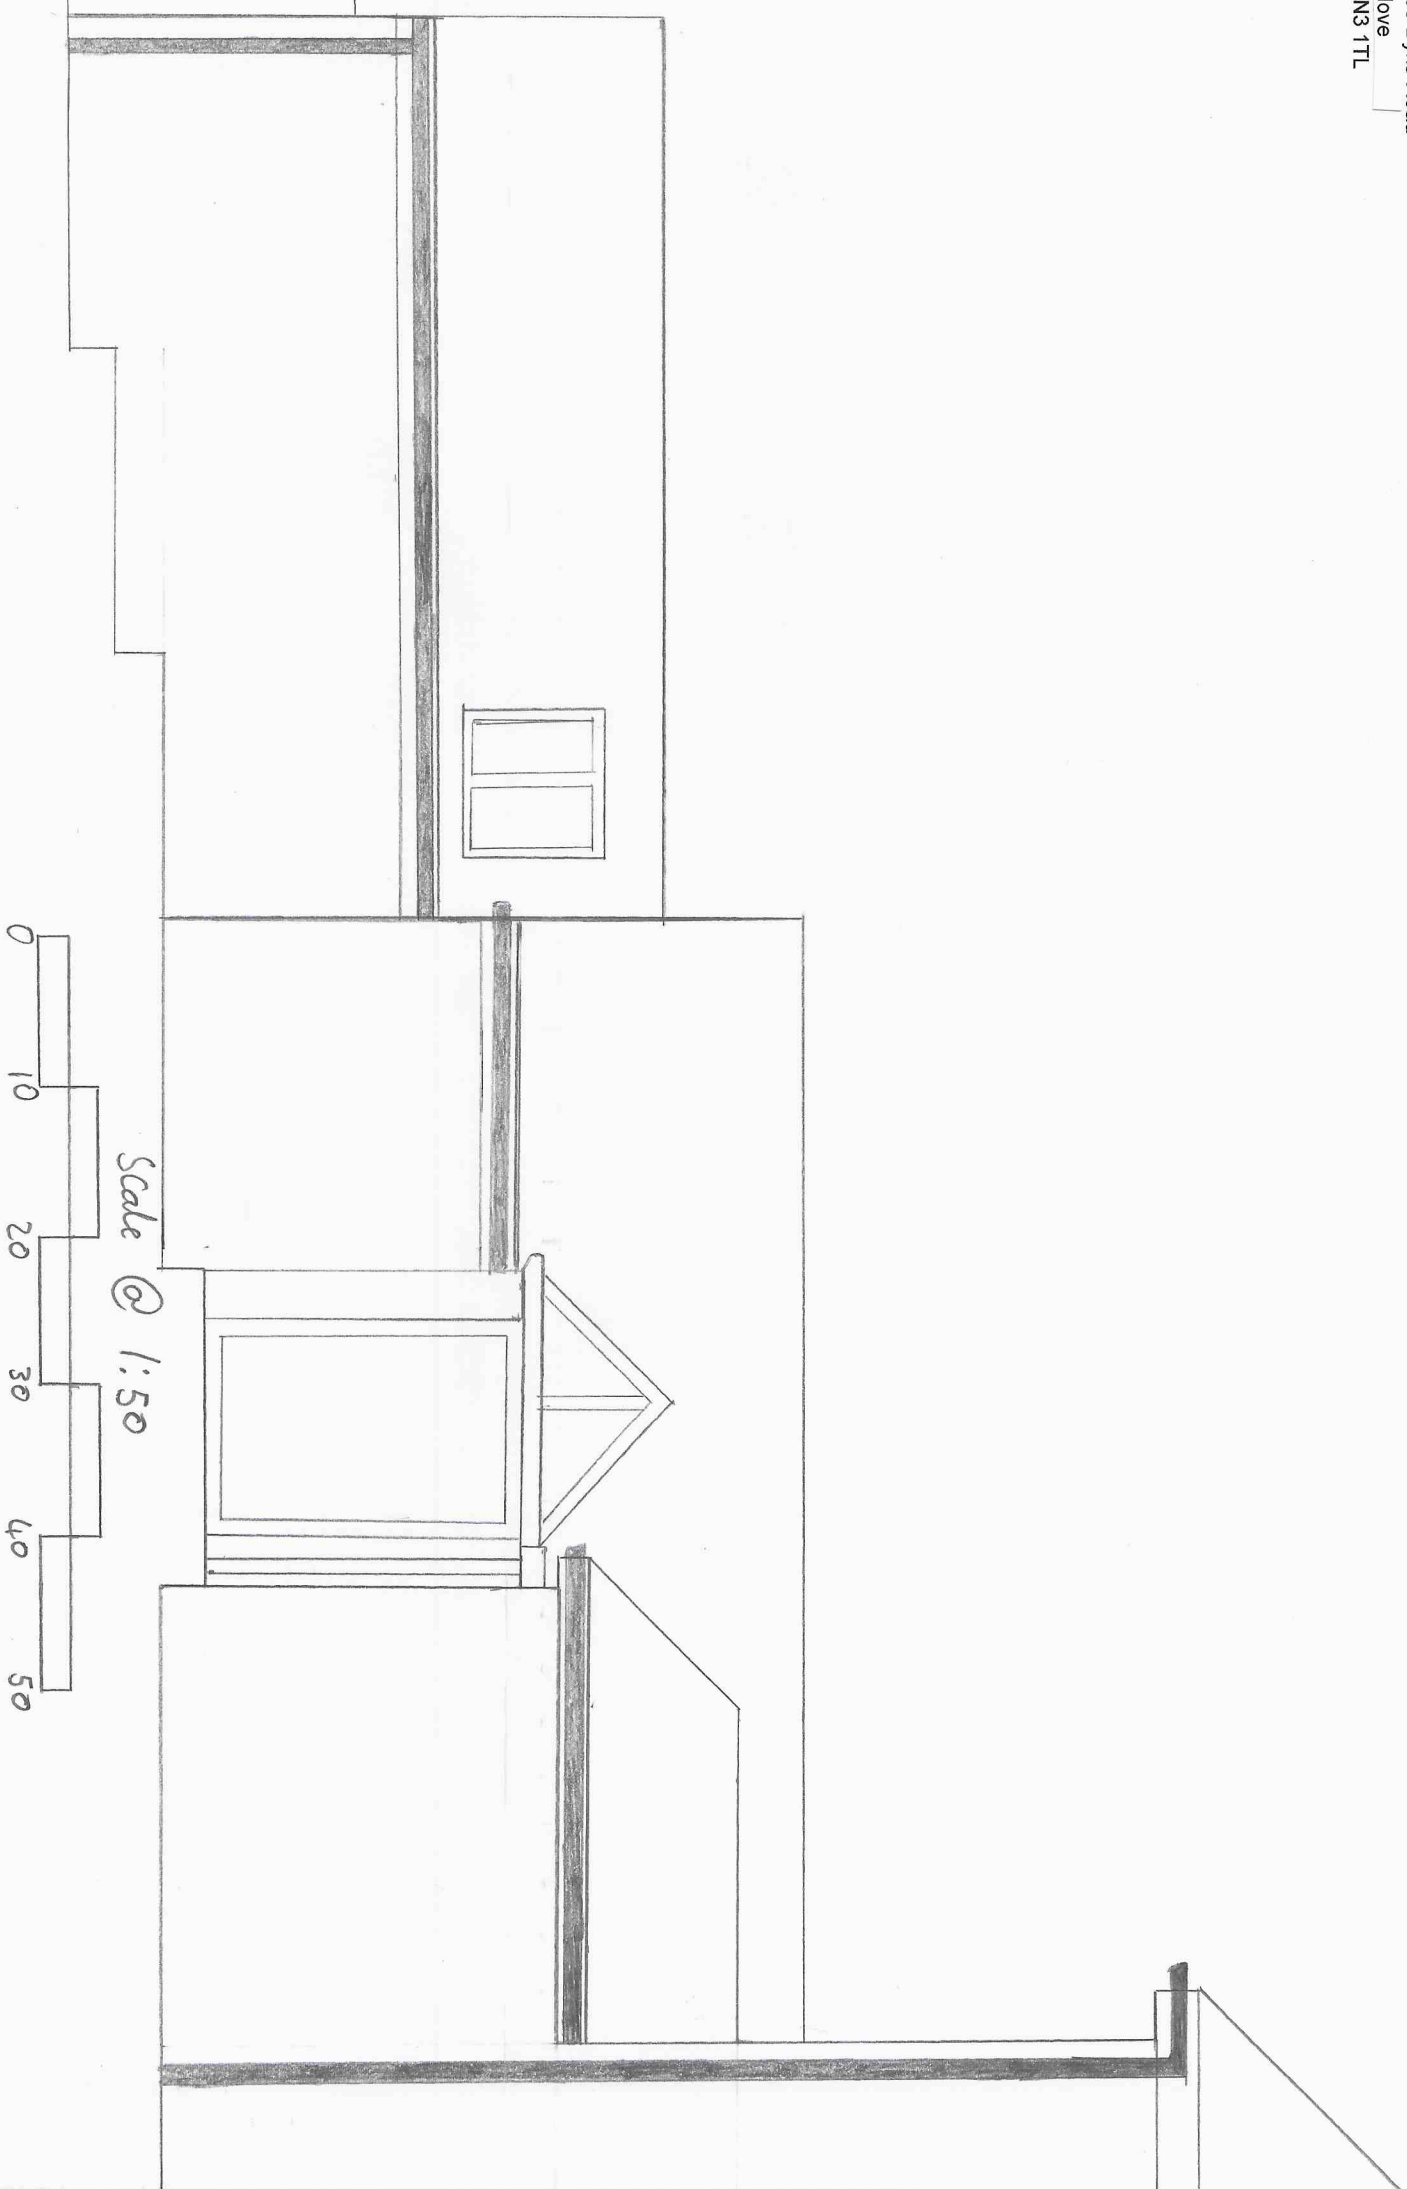

LEFT HAND ELEVATION

Scale @ 1:50

Home owner: Collette Murphy
Agent: James Gray
Application Address
Flat 1
199 Dyke Road
Hove
BN3 1TL

RIGHT HAND ELEVATION

Home owner: Collette Murphy
Agent: James Gray
Application Address
Flat 1

199 Dyke Road
Hove
BN3 1TL

REAR ELEVATION

Scale @ 1:50