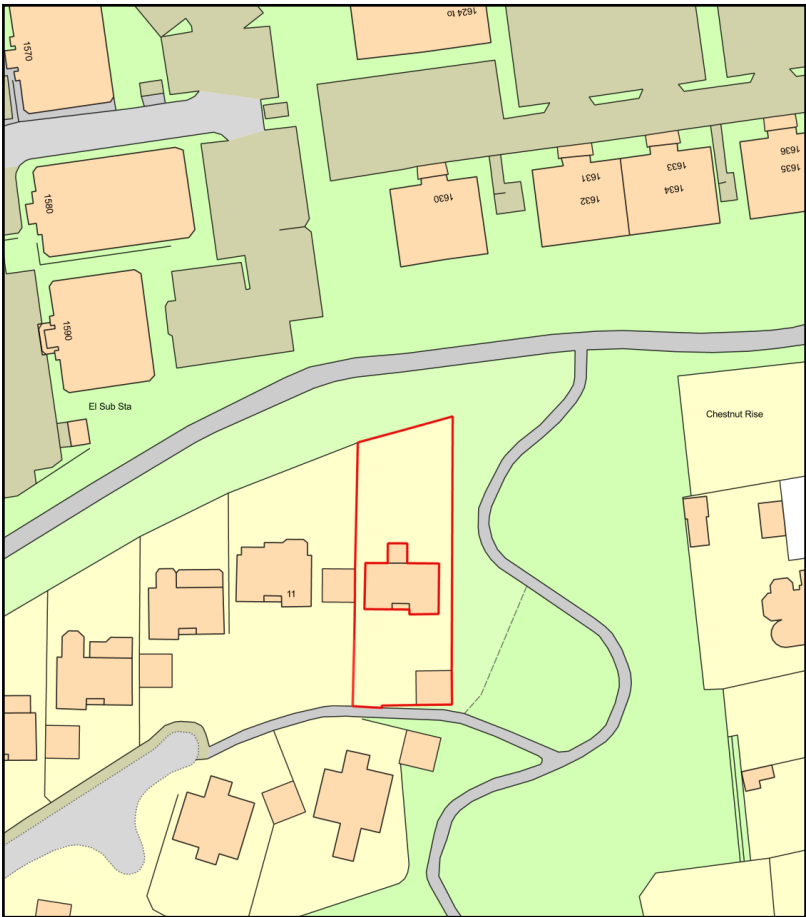

12 Johnson View, Whiteley, Fareham, Hants PO15 7JR

Plan Produced for: V. Thomas
Date Produced: 01 Apr 2021
Plan Reference Number: TQRQM21091153546040
Scale: 1:1250 @ A4