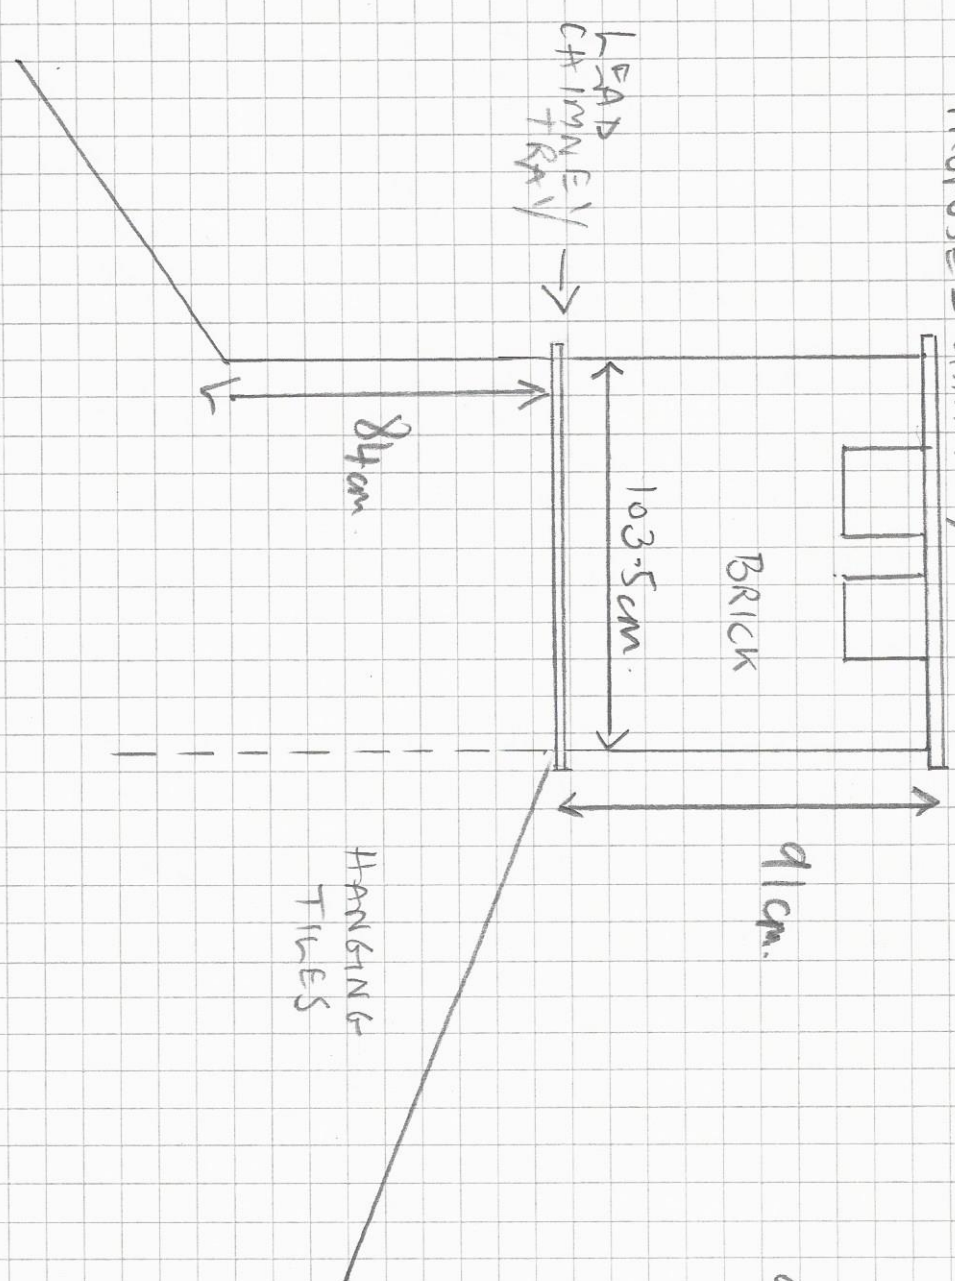

2 SOMERSET COTTAGES
29819/007
PROPOSED CHIMNEY

SCALE 1:20