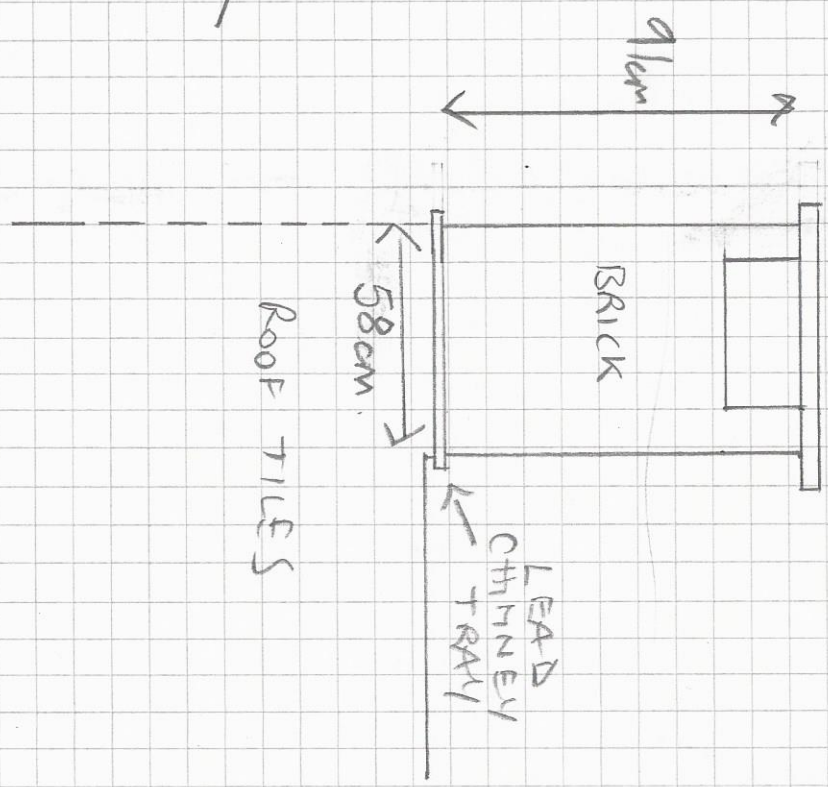

2 SOMERSET COTTAGES
29819/007
PROPOSED CHIMNEY

SCALE 1:20