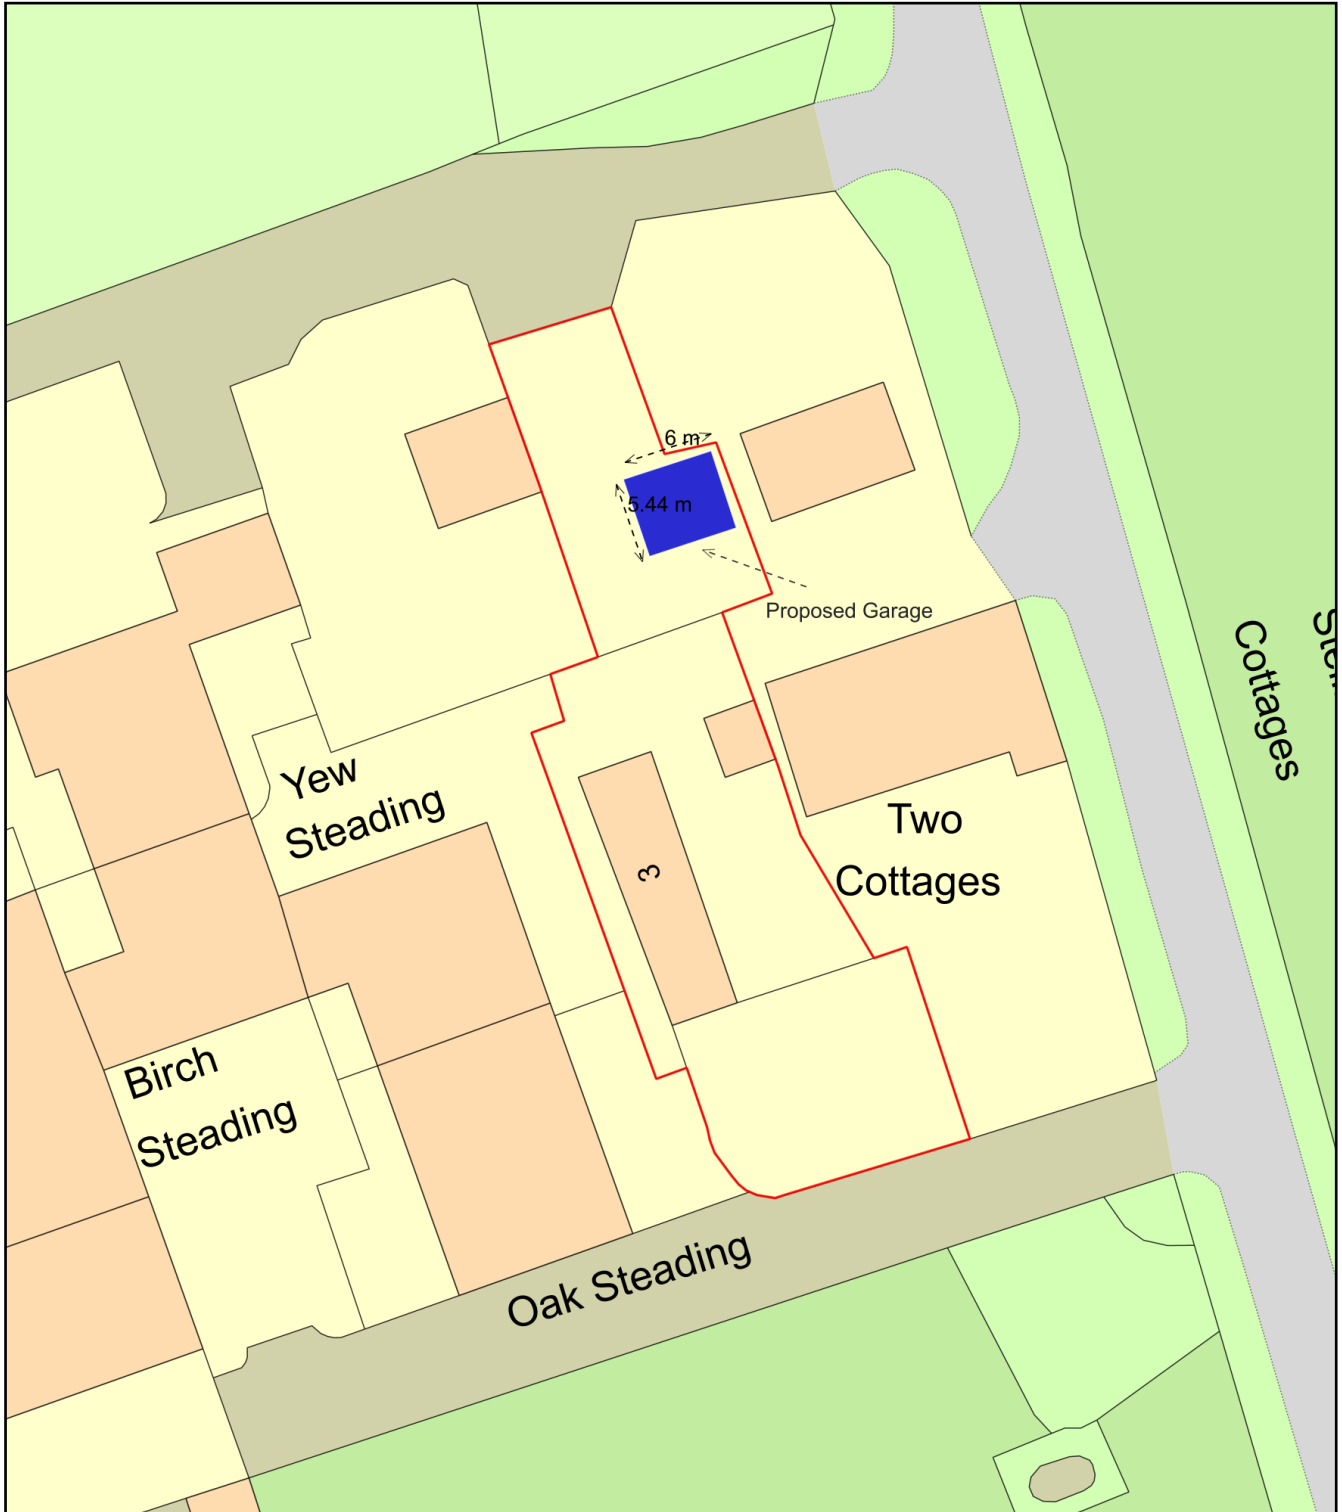

# Proposed Site (Block) Plan for Garage, 3 Stelling Farm Cottages

Plan Produced for: Nadia Allan

Date Produced: 27 Mar 2021

Plan Reference Number: TQRQM21086171817290

Scale: 1:500 @ A4