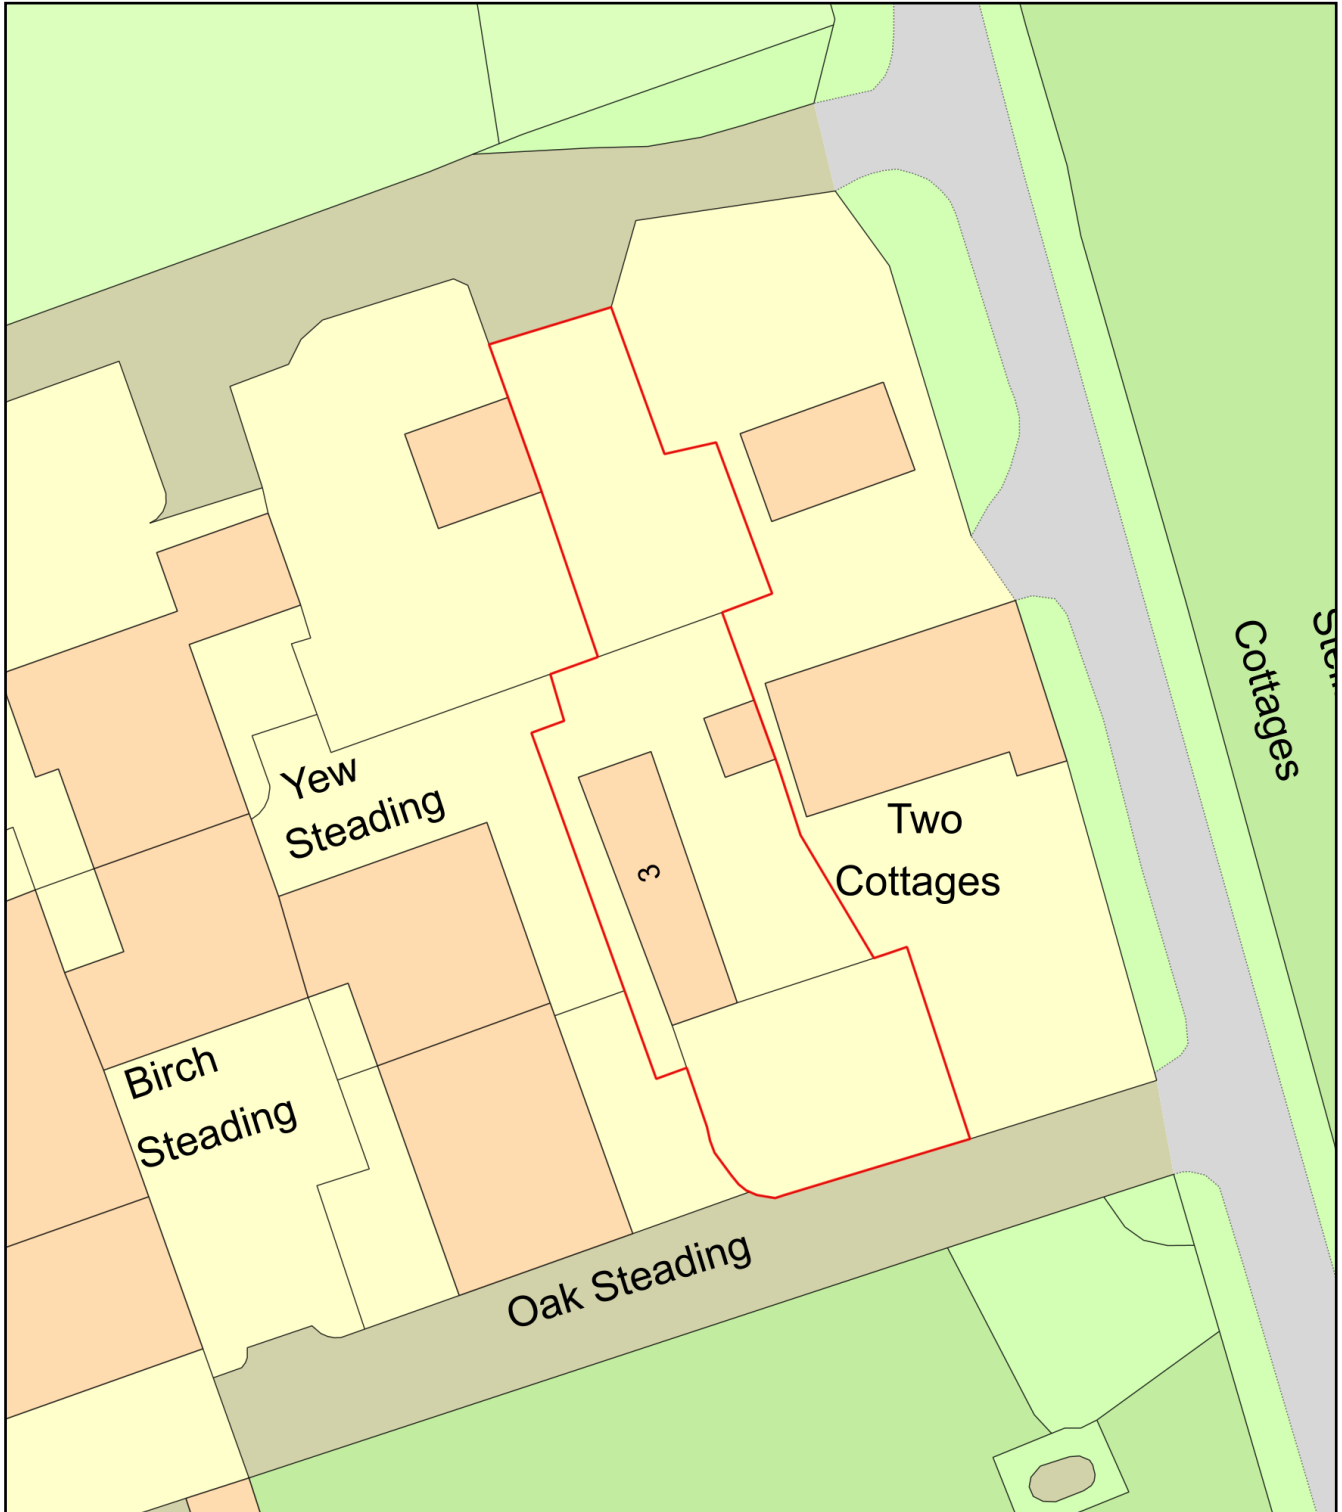

# Existing Site (Block) Plan for 3 Stelling Farm Cottages

Plan Produced for: Nadia Allan

Date Produced: 27 Mar 2021

Plan Reference Number: TQRQM21086172722175

Scale: 1:500 @ A4