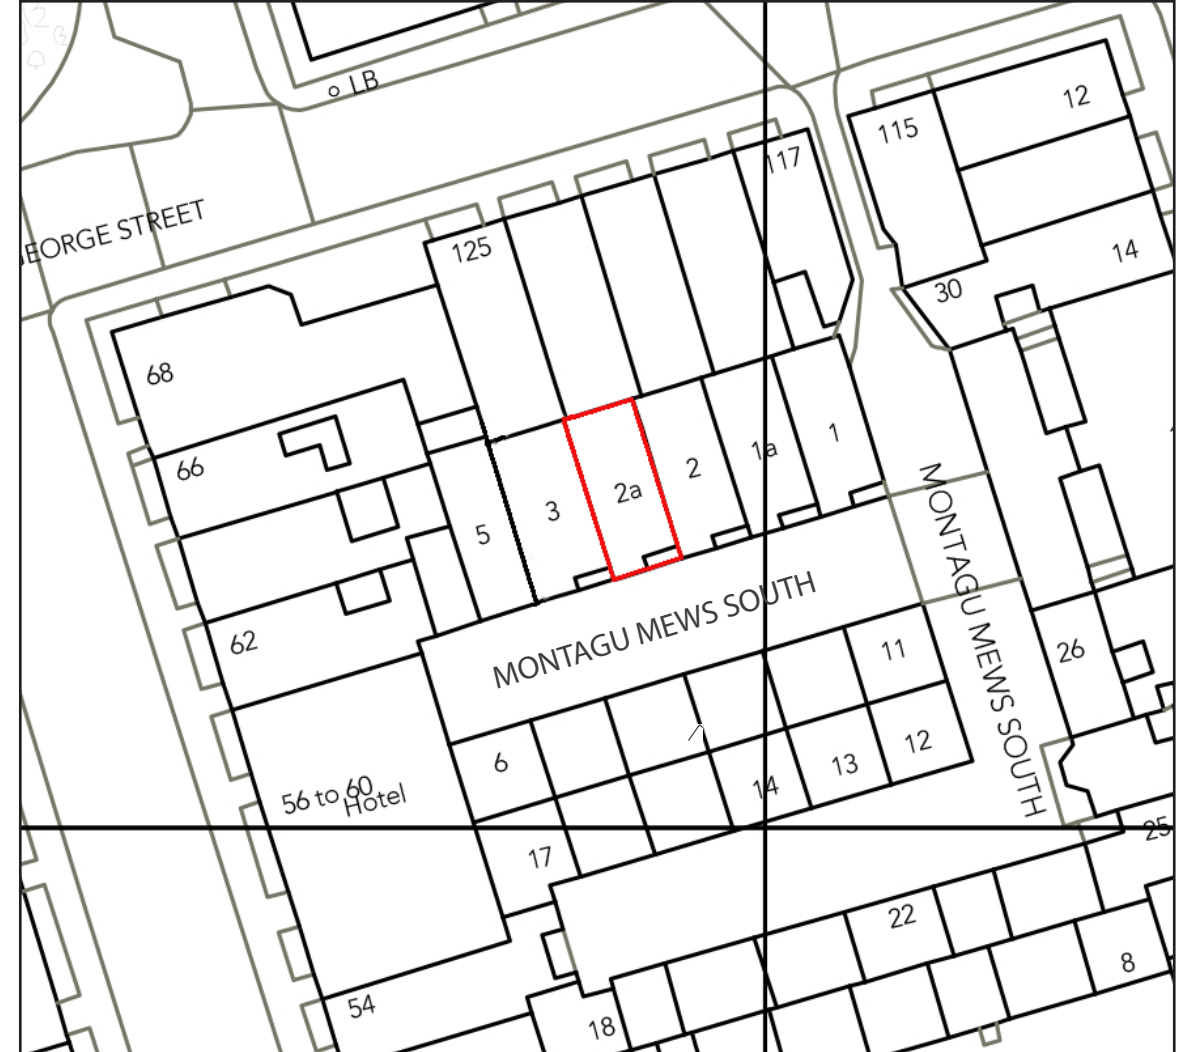

SITE PLAN
1:1250@A3

LOCATION PLAN
1:500@A3

Status: PLANNING

VERNON ARCHITECTS
www.vernonarchitects.com

Project: 2A MONTAGU MEWS SOUTH

Title: SITE PLAN
LOCATION PLAN

Project Number
21.02.01

Sketch Number
VA(PL)-010

Date
Scale @ A3
1:1250, 1:500