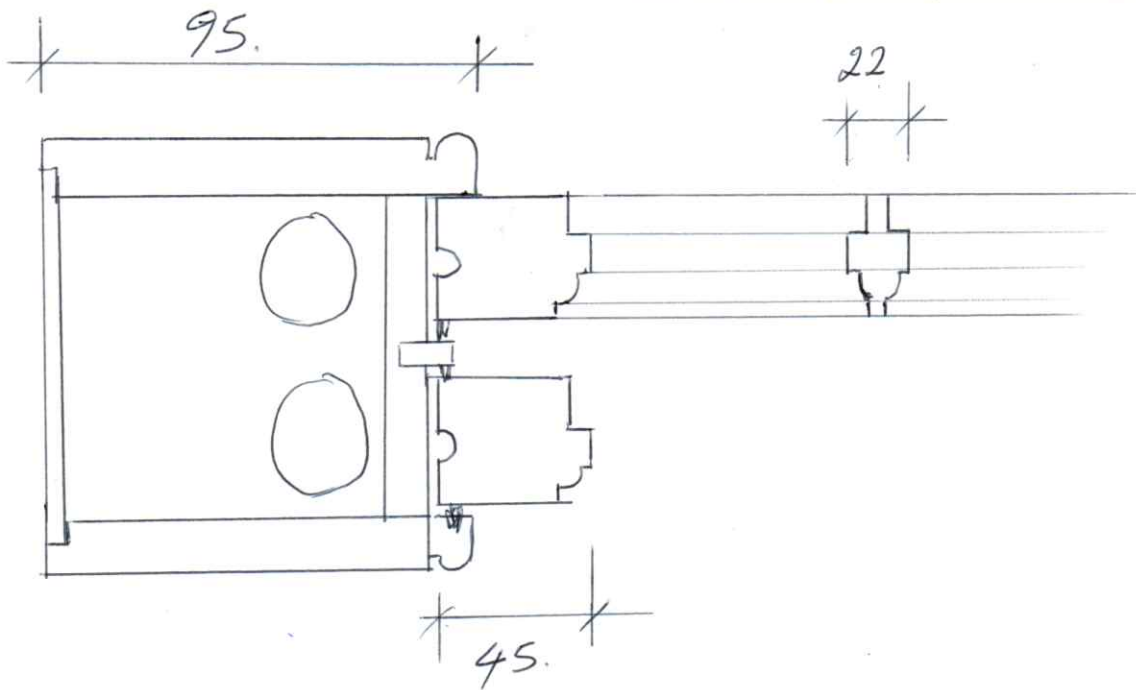

CROSS SECTION THROUGH SLIDING SASH WINDOW.

SINGLE GLAZED.

OUTER LININGS	95mm
CIL	70mm.
SASH RAIL	45mm.
u MEETING.	35mm
u BOTTOM	70mm
GLAZING BARS.	22mm.