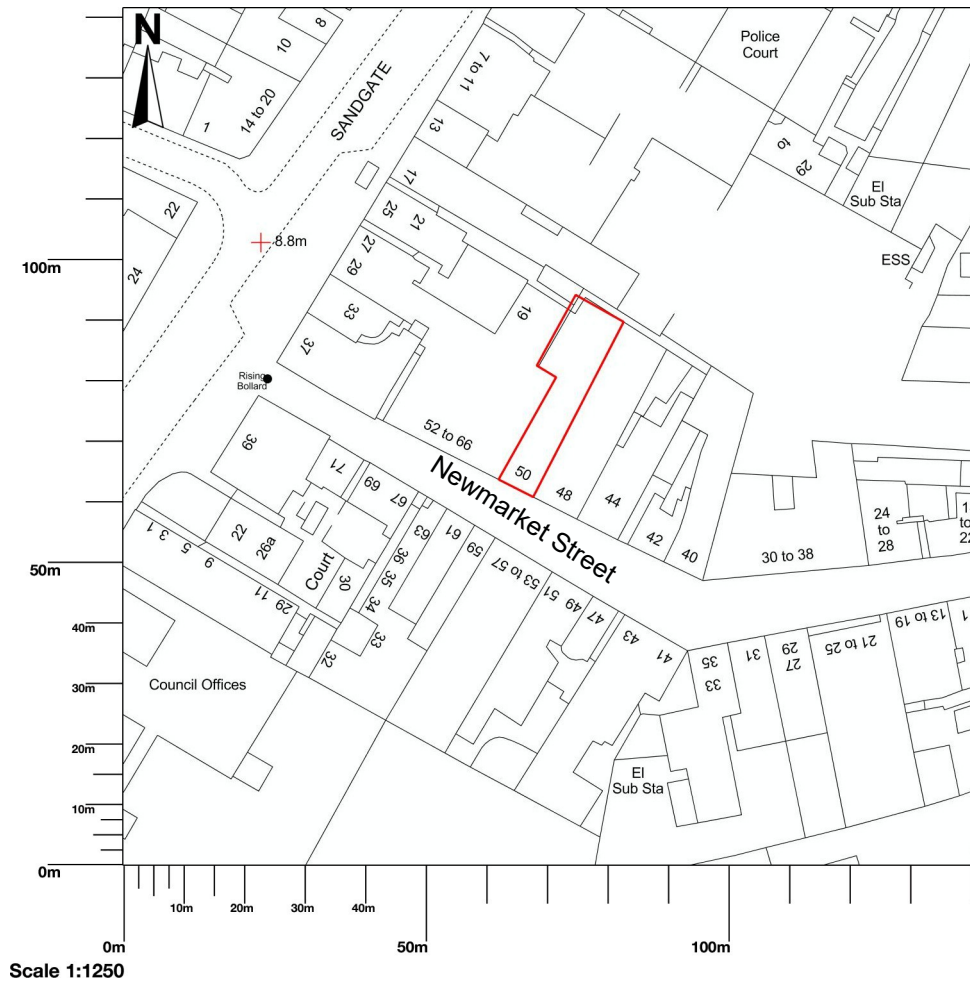

50 Newmarket Street KA7 1LH

Map area bounded by: 233614,621922 233756,622064. Produced on 04 March 2021 from the OS National Geographic Database. Reproduction in whole or part is prohibited without the prior permission of Ordnance Survey. © Crown copyright 2021. Supplied by UKPlanningMaps.com a licensed OS partner (100054135). Unique plan reference: p2cuk/586362/794967