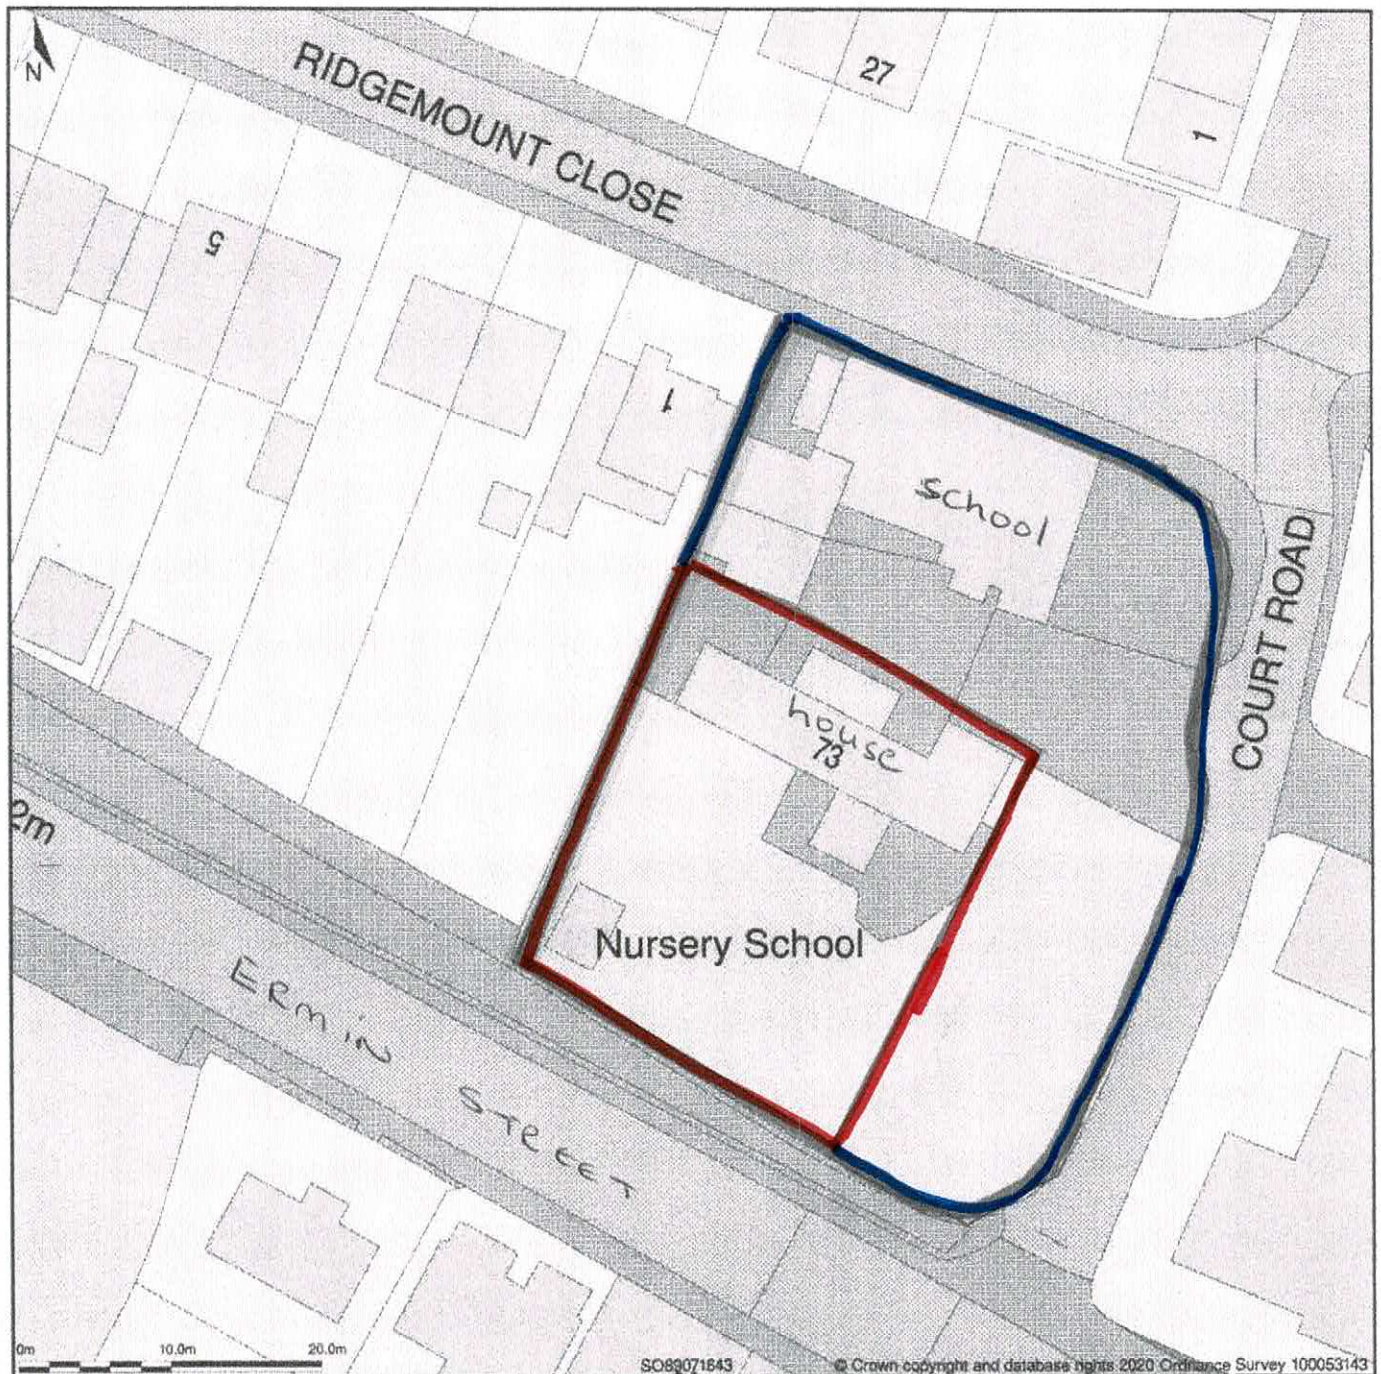

73, Ermin Street, Brockworth, Gloucester, Gloucestershire, GL3 4EH

Block Plan shows area bounded by: 389034.54, 216389.49 389124.54, 216479.49 (at a scale of 1:500), OSGridRef: SO89071643. The representation of a road, track or path is no evidence of a right of way. The representation of features as lines is no evidence of a property boundary.