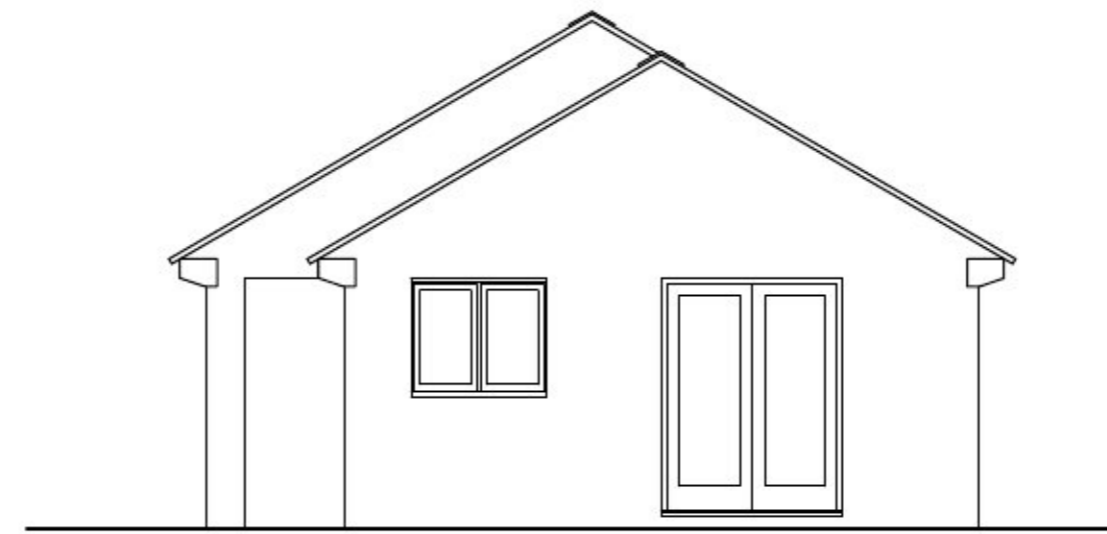

EAST ELEVATION

NORTH ELEVATION

WEST ELEVATION

SOUTH ELEVATION

© Copyright	
Client [REDACTED]	
Job Title Proposed Bungalow Adjacent The Conifers Orchard Road Bishops Cleeve GL52 8LX	
Drawing Title Proposed Elevations	
Scale A3 1:100	
Date February 2021	
Drawn by NJ	
Dwg. No. 21/02/24	Rev