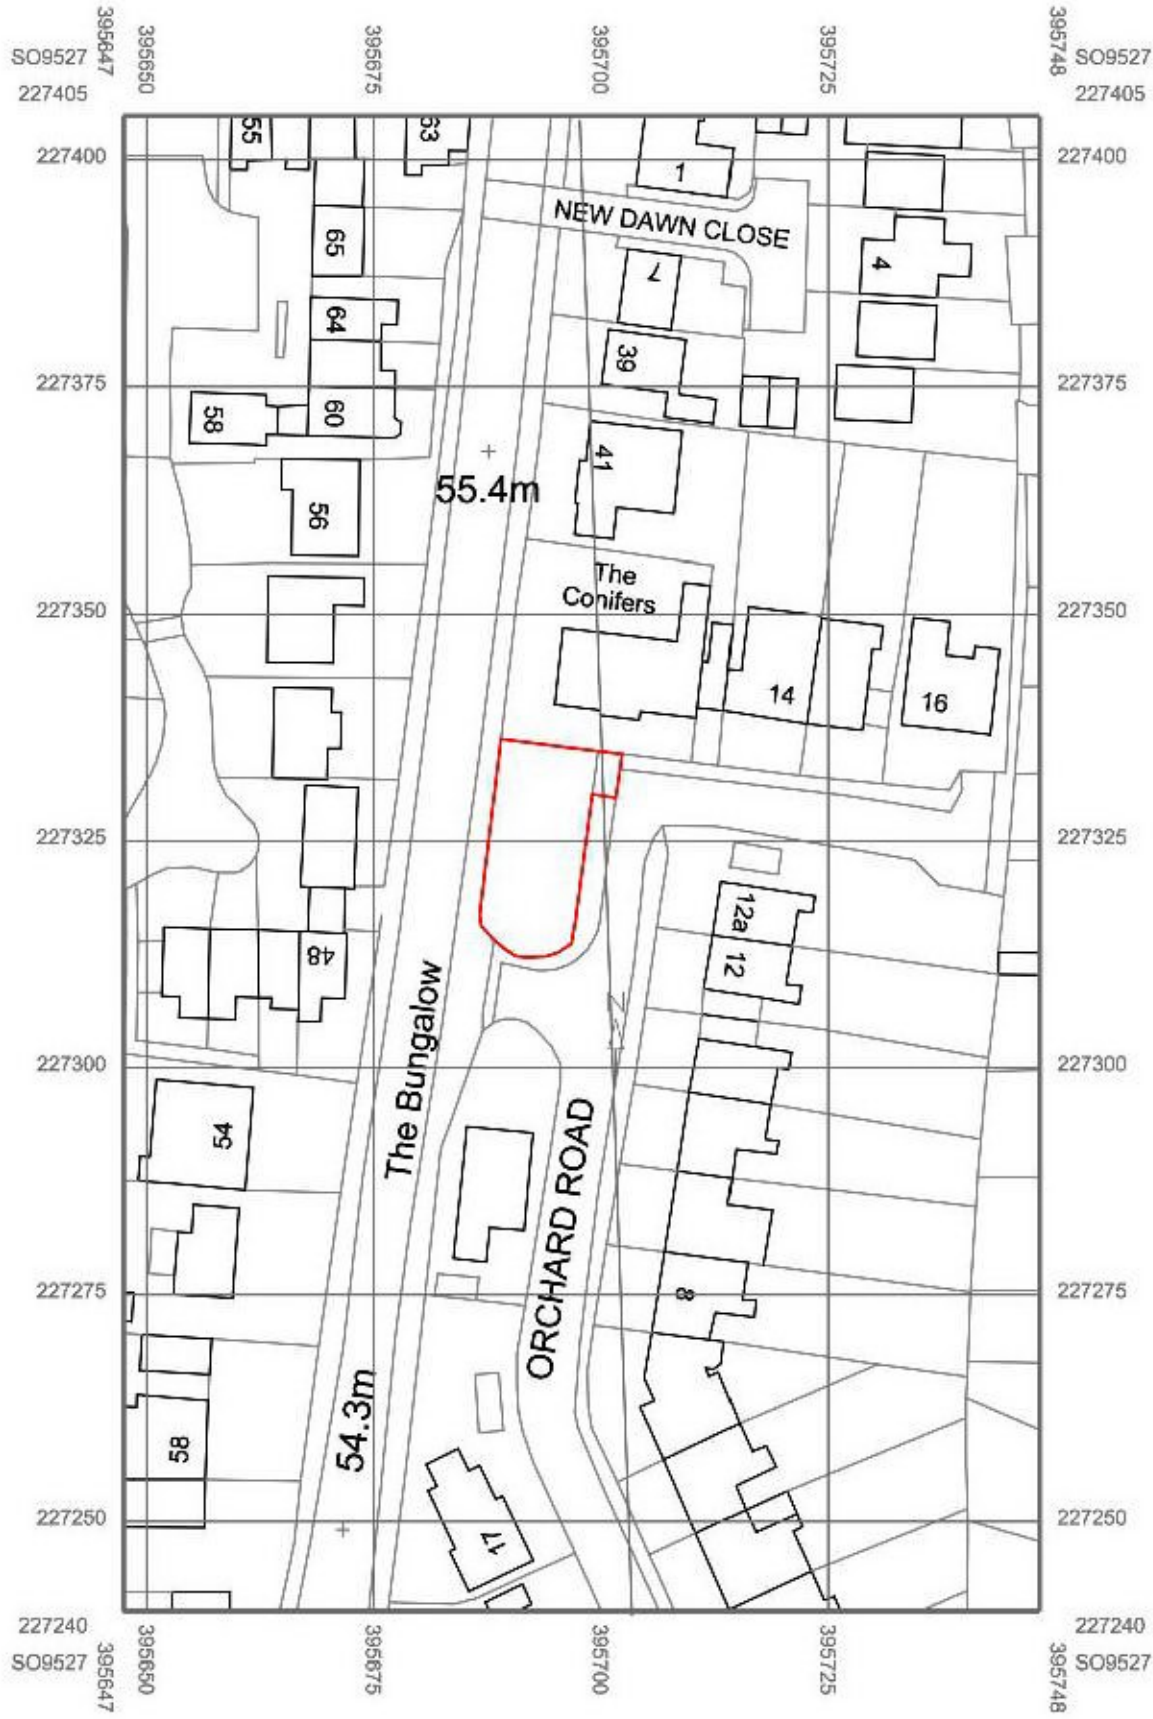

MapServe

© Crown copyright 2021 Ordnance Survey 100053143

© Copyright

Client:

Job Title

Proposed bungalow
Adjacent The Conifers
Orchard Road
Bishops Cleeve
GL52 8LX

Drawing Title

Location Plan

Scale: A4 1:1250

Date: February 2021

Drawn by: NJ

Dwg. No.

21/02/21

Rev

A