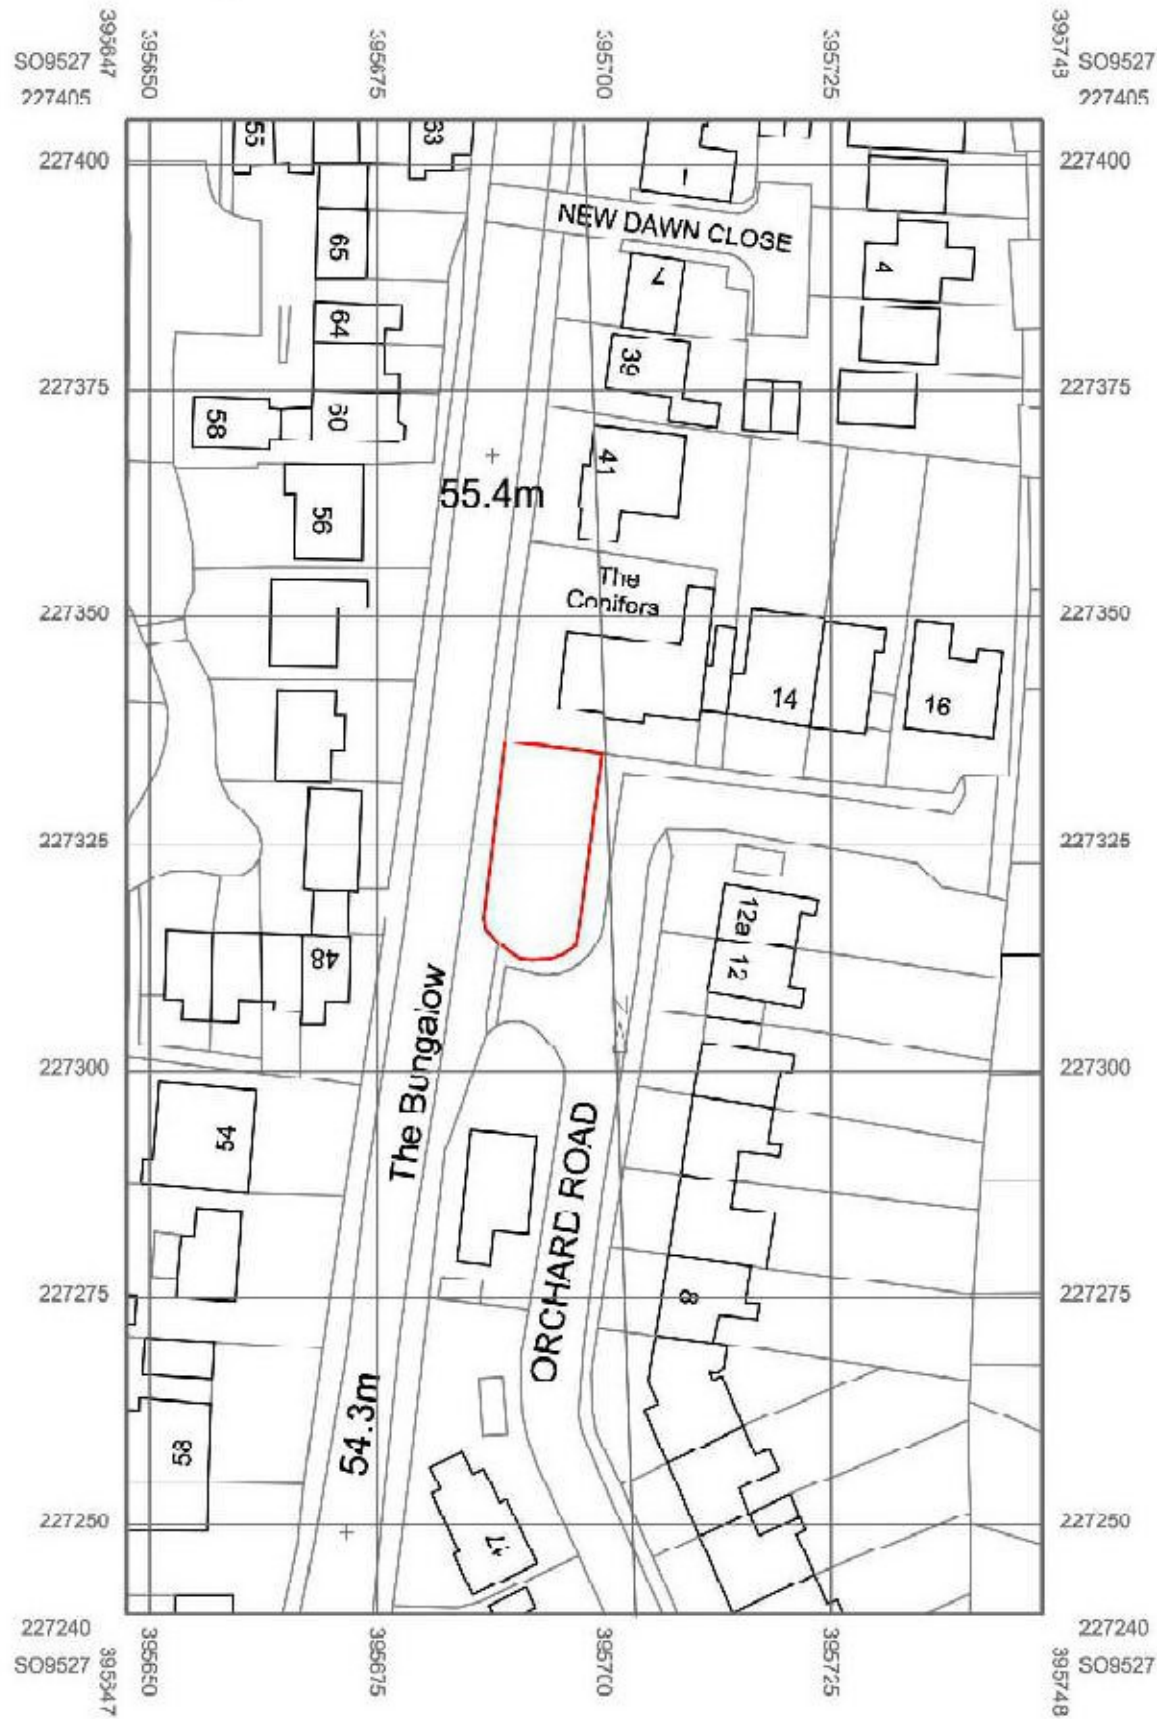

MapServe

© Crown copyright 2021 Ordnance Survey 100053143

| | |
|---|-----|
| © Copyright | |
| Client [REDACTED] | |
| Job Title Proposed bungalow Adjacent The Conifers Orchard Road Bishops Cleeve GL52 8LX | |
| Drawing Title Location Plan | |
| Scale A4 1:1250 | |
| Date February 2021 | |
| Drawn by NJ | |
| Dra. No. 21/02/21 | Rev |