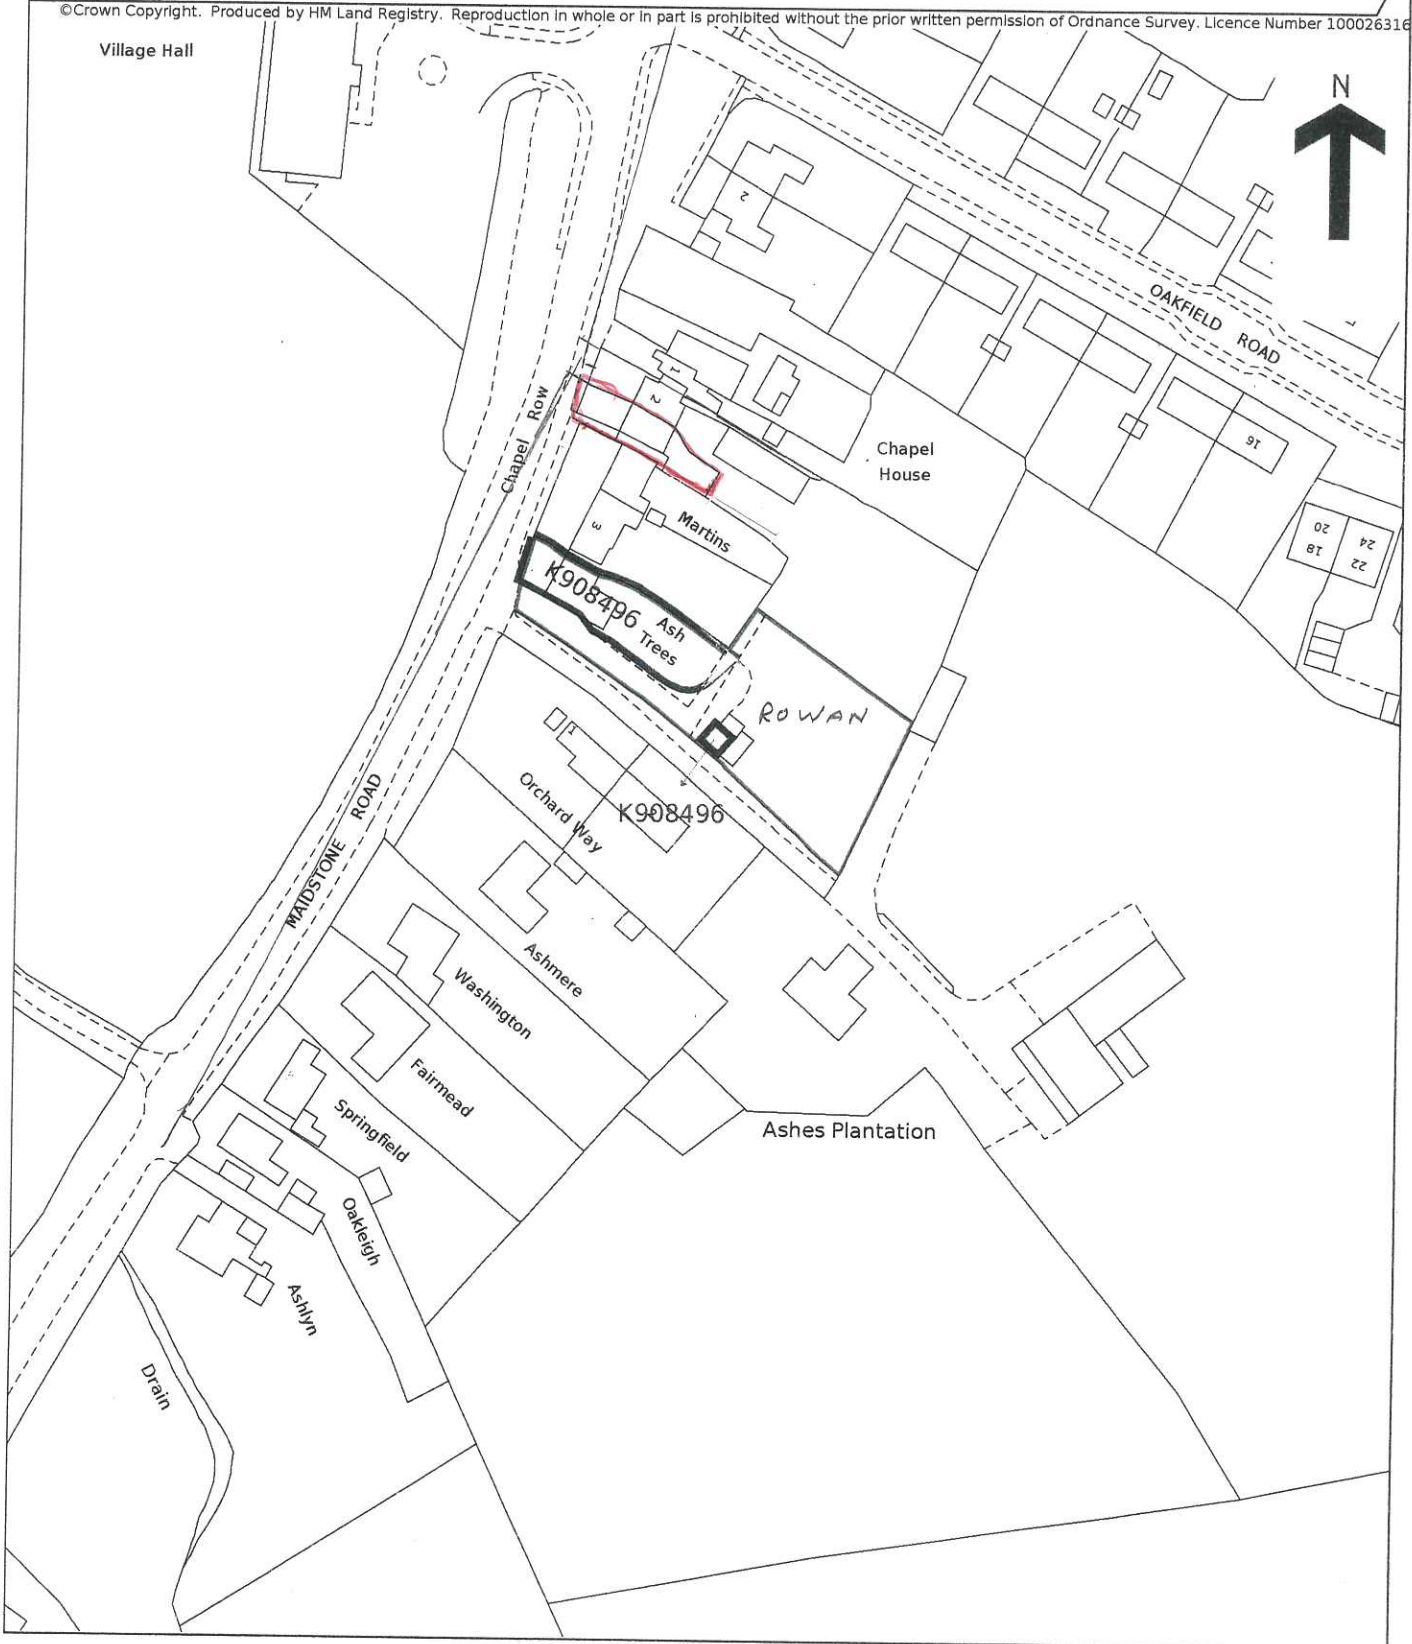

HM Land Registry Official copy of title plan

Ordnance Survey map reference **TQ6541NE**
Scale **1:1250 enlarged from 1:2500**
Administrative area **Kent : Tunbridge Wells**

©Crown Copyright. Produced by HM Land Registry. Reproduction in whole or in part is prohibited without the prior written permission of Ordnance Survey. Licence Number 100026316

Bar scale 1:1250 in metres