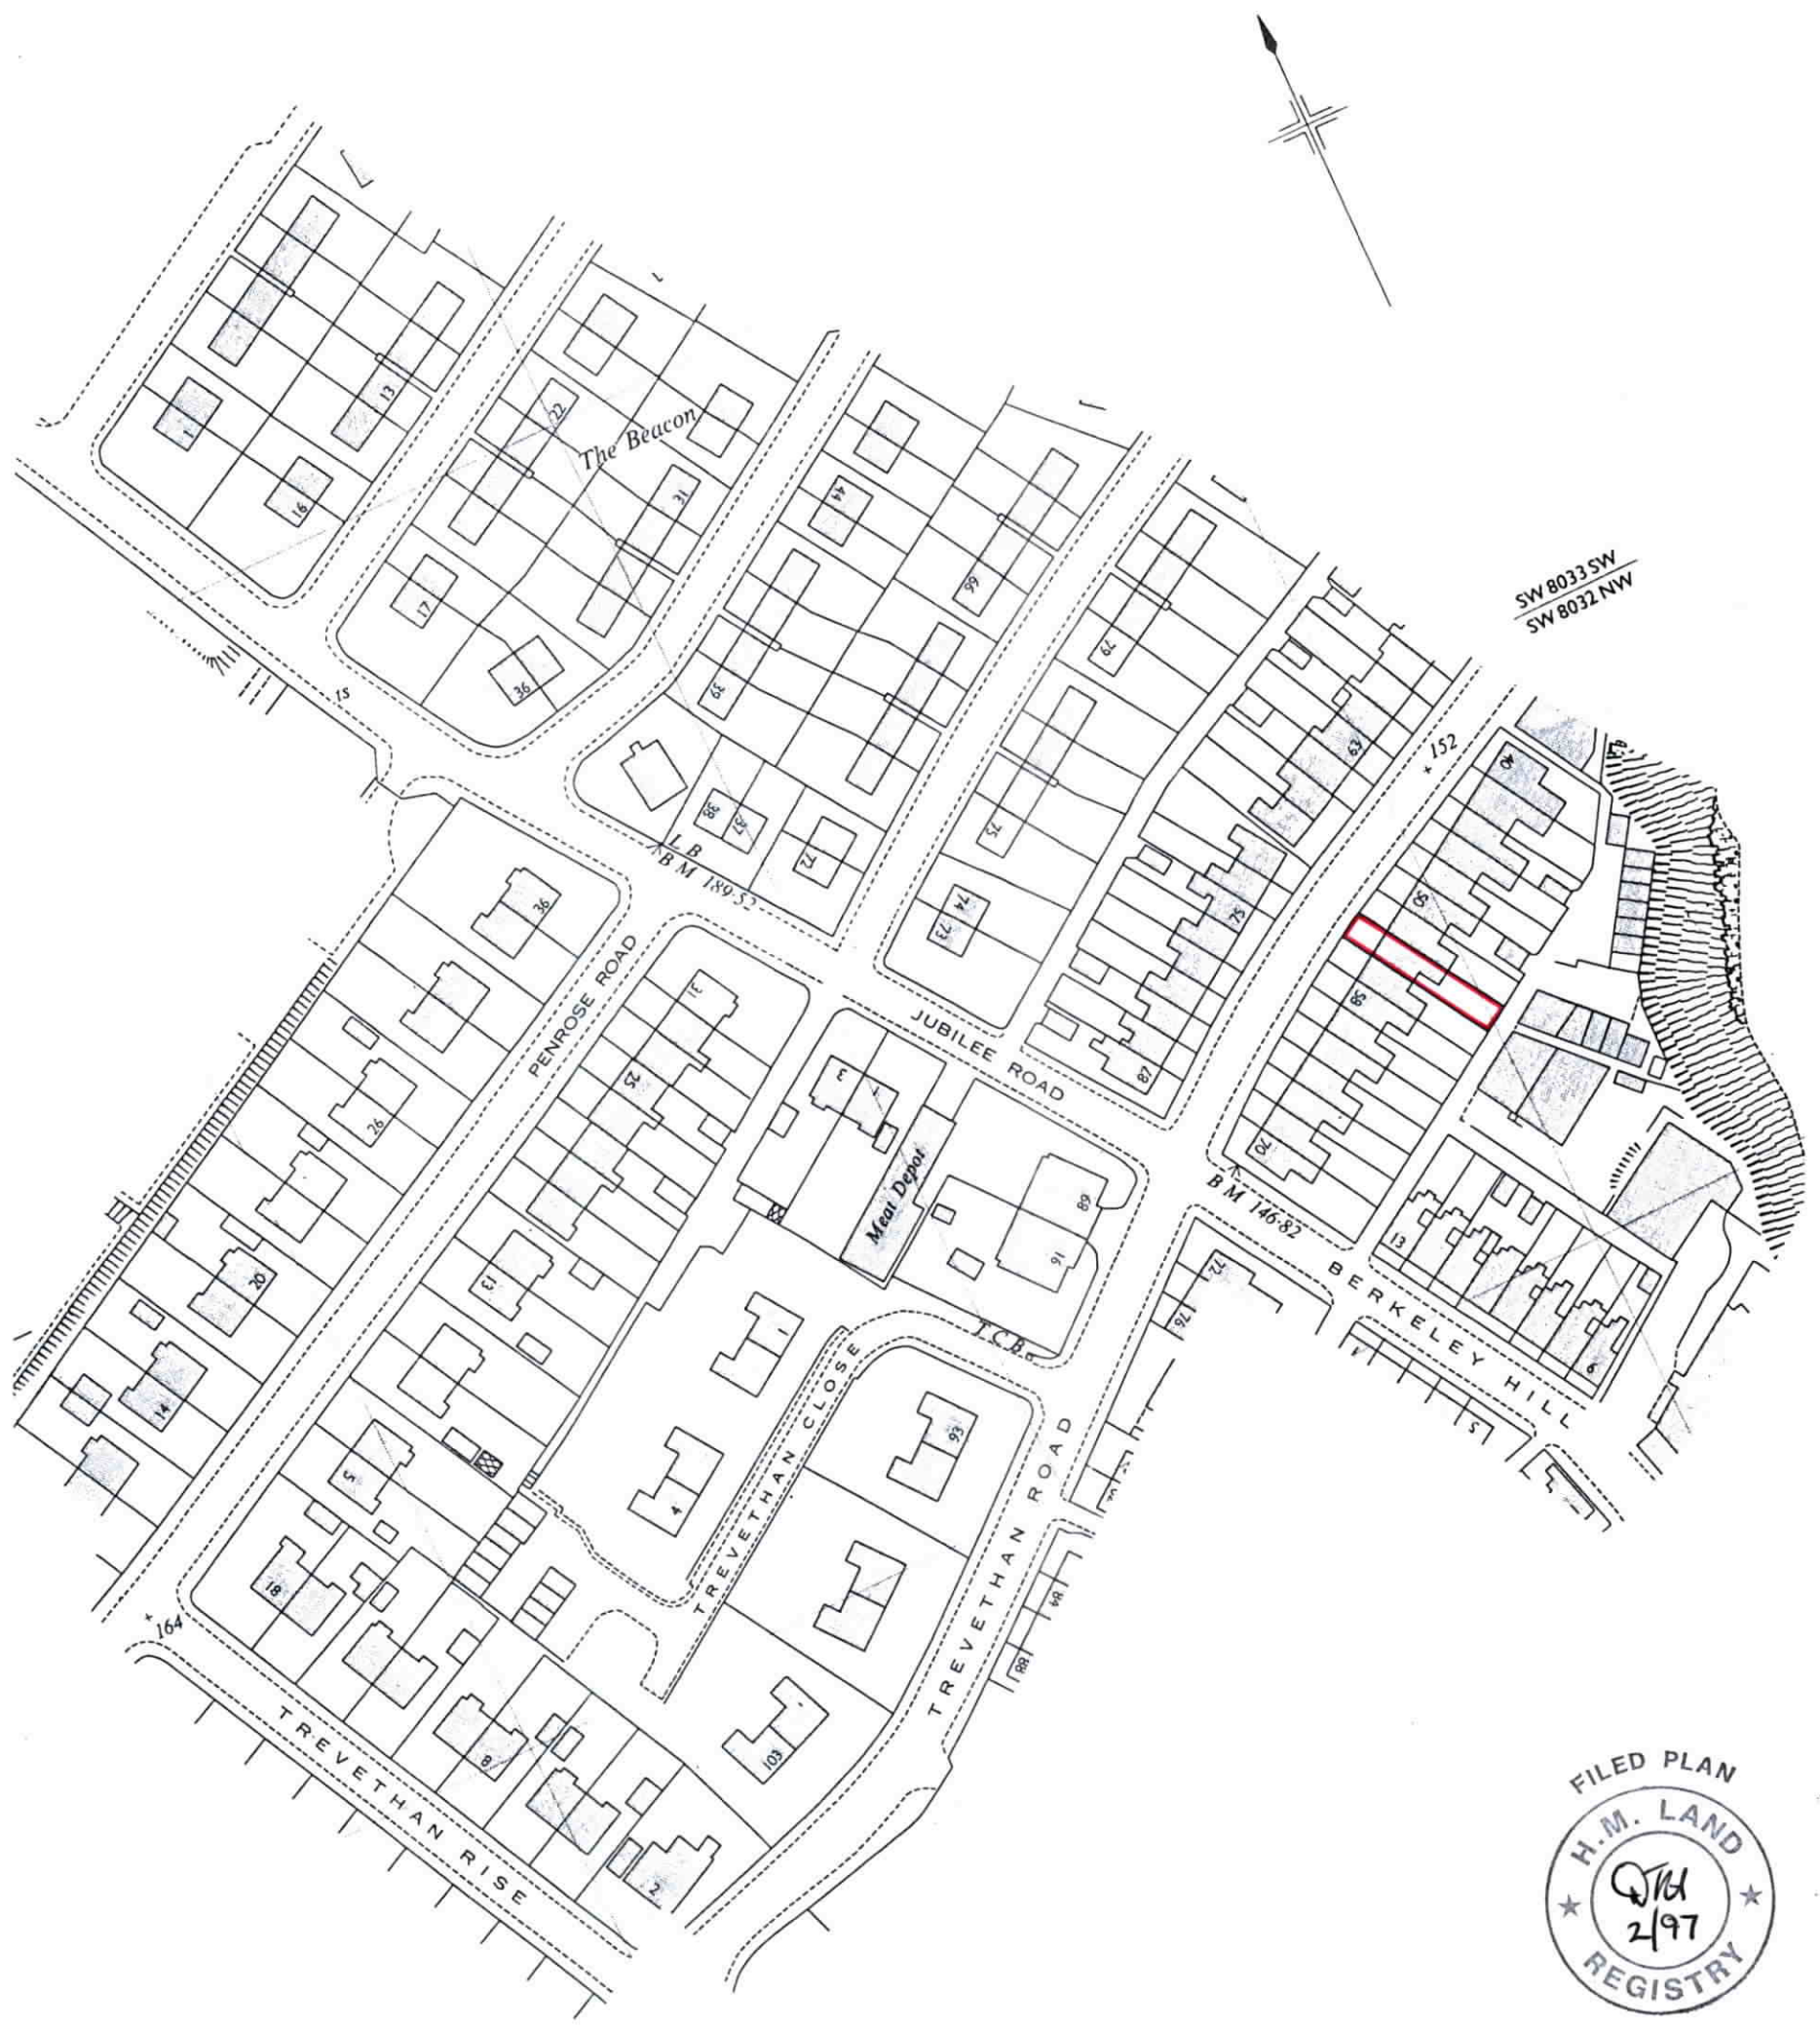

H.M. LAND REGISTRY		TITLE NUMBER	
		CL 122622	
ORDNANCE SURVEY PLAN REFERENCE	SW 8033	SECTION M	Scale 1/1250
COUNTY CORNWALL	DISTRICT CARRICK	© Crown copyright 1988	

This is a copy of the title plan on 7 APR 2021 at 22:43:41. This copy does not take account of any application made after that time even if still pending in HM Land Registry when this copy was issued.

This copy is not an 'Official Copy' of the title plan. An official copy of the title plan is admissible in evidence in a court to the same extent as the original. A person is entitled to be indemnified by the registrar if he or she suffers loss by reason of a mistake in an official copy. If you want to obtain an official copy, the HM Land Registry web site explains how to do this.

HM Land Registry endeavours to maintain high quality and scale accuracy of title plan images. The quality and accuracy of any print will depend on your printer, your computer and its print settings. This title plan shows the general position, not the exact line, of the boundaries. It may be subject to distortions in scale. Measurements scaled from this plan may not match measurements between the same points on the ground.