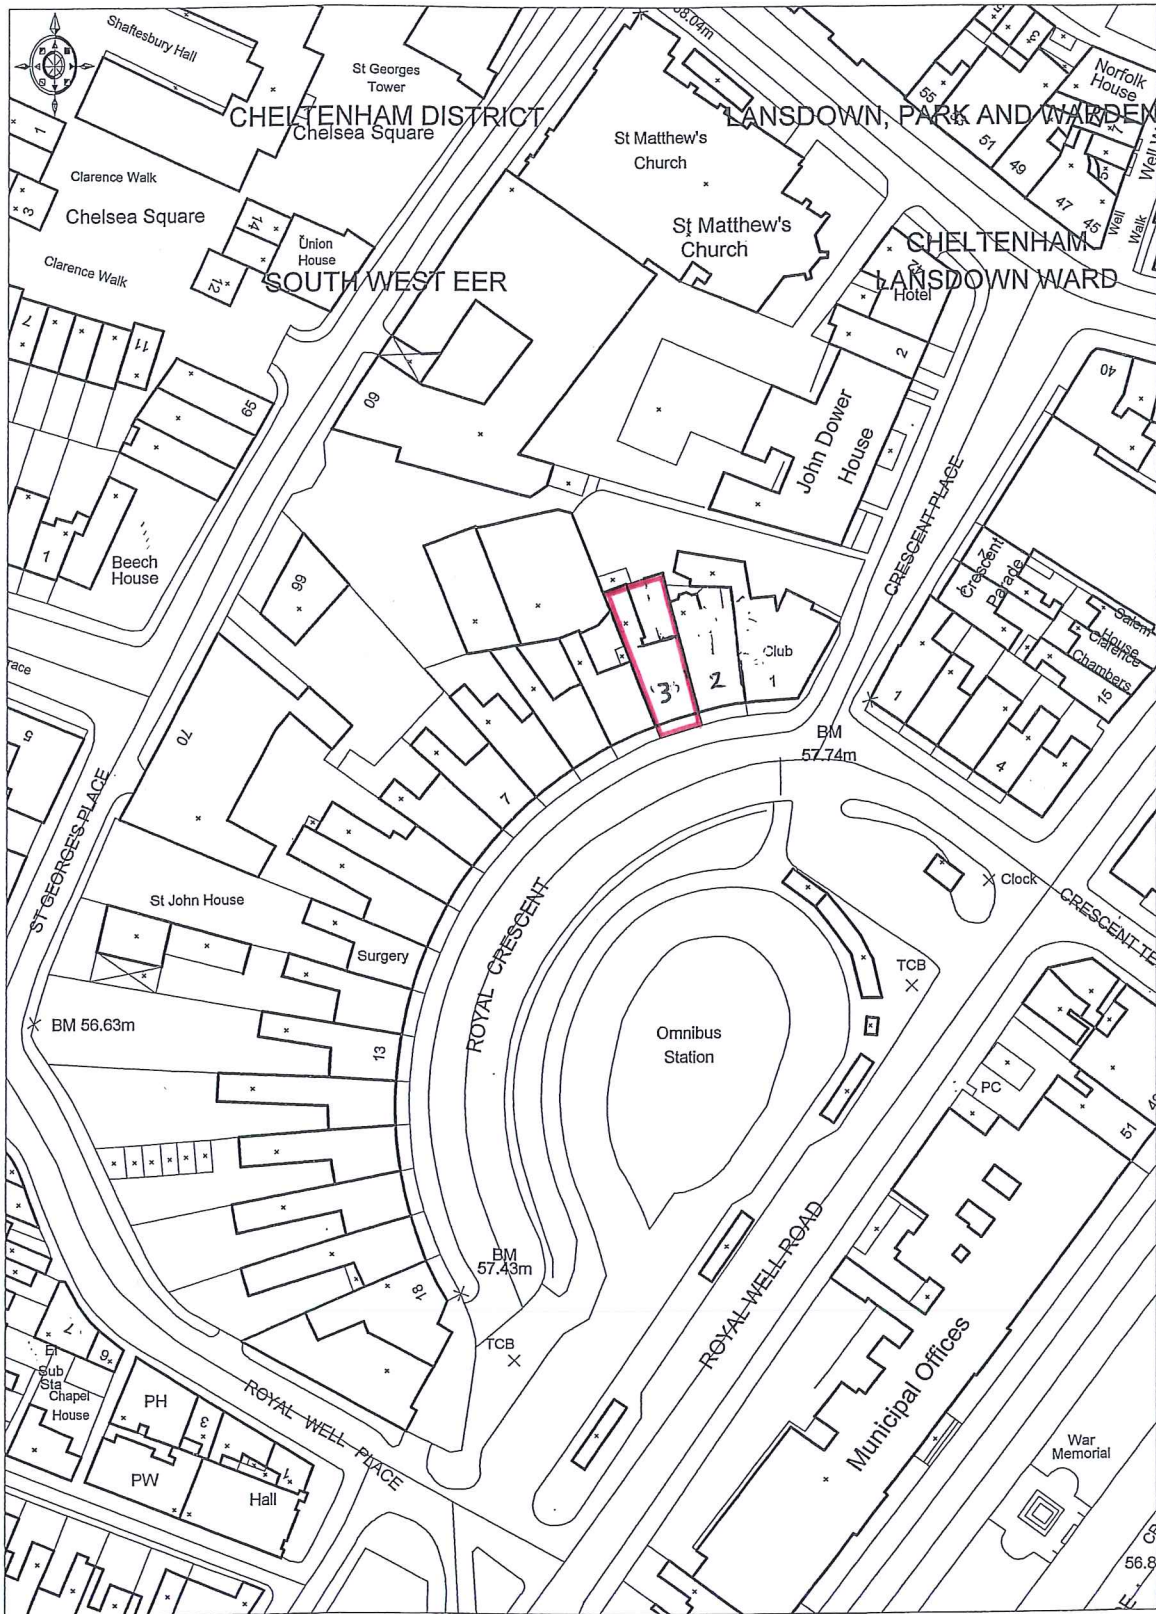

3 Royal Crescent  
Cheltenham  
GL50 3DA

Ordnance Survey

© Crown Copyright 2006. All rights reserved. Licence number 100020449. Plotted Scale - 1:1250

*This map was created with Promap*