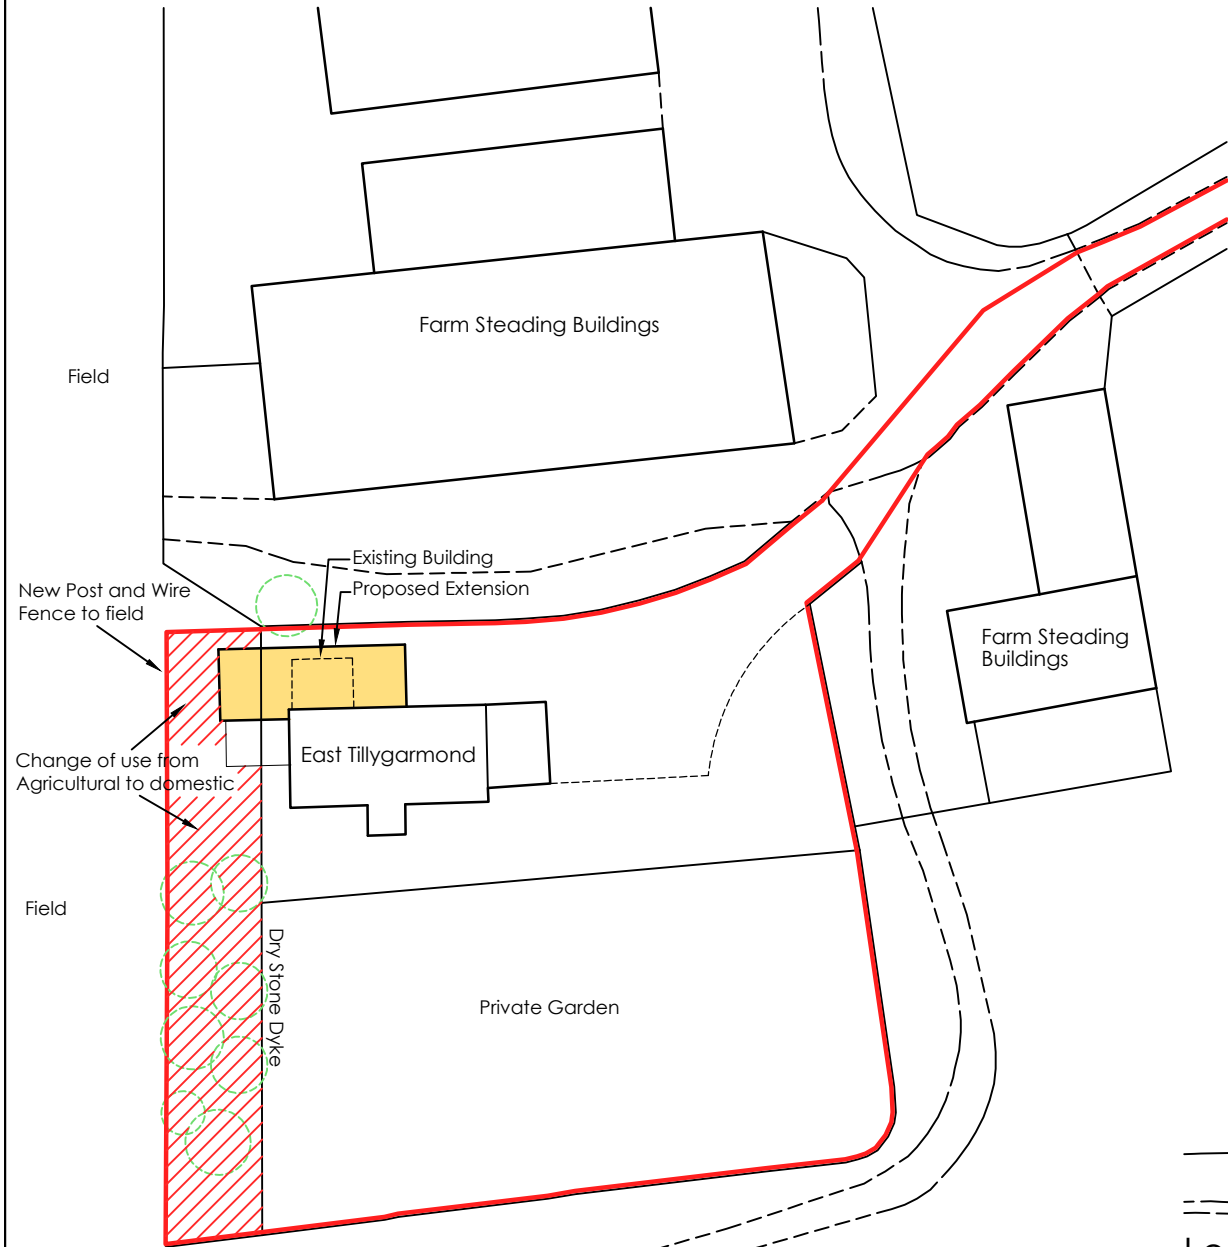

Location Plan
SCALE 1 : 1000

Site Plan
SCALE 1 : 500

Ordnance Survey (c) Crown Copyright 2015. All rights reserved. Licence number 100022432