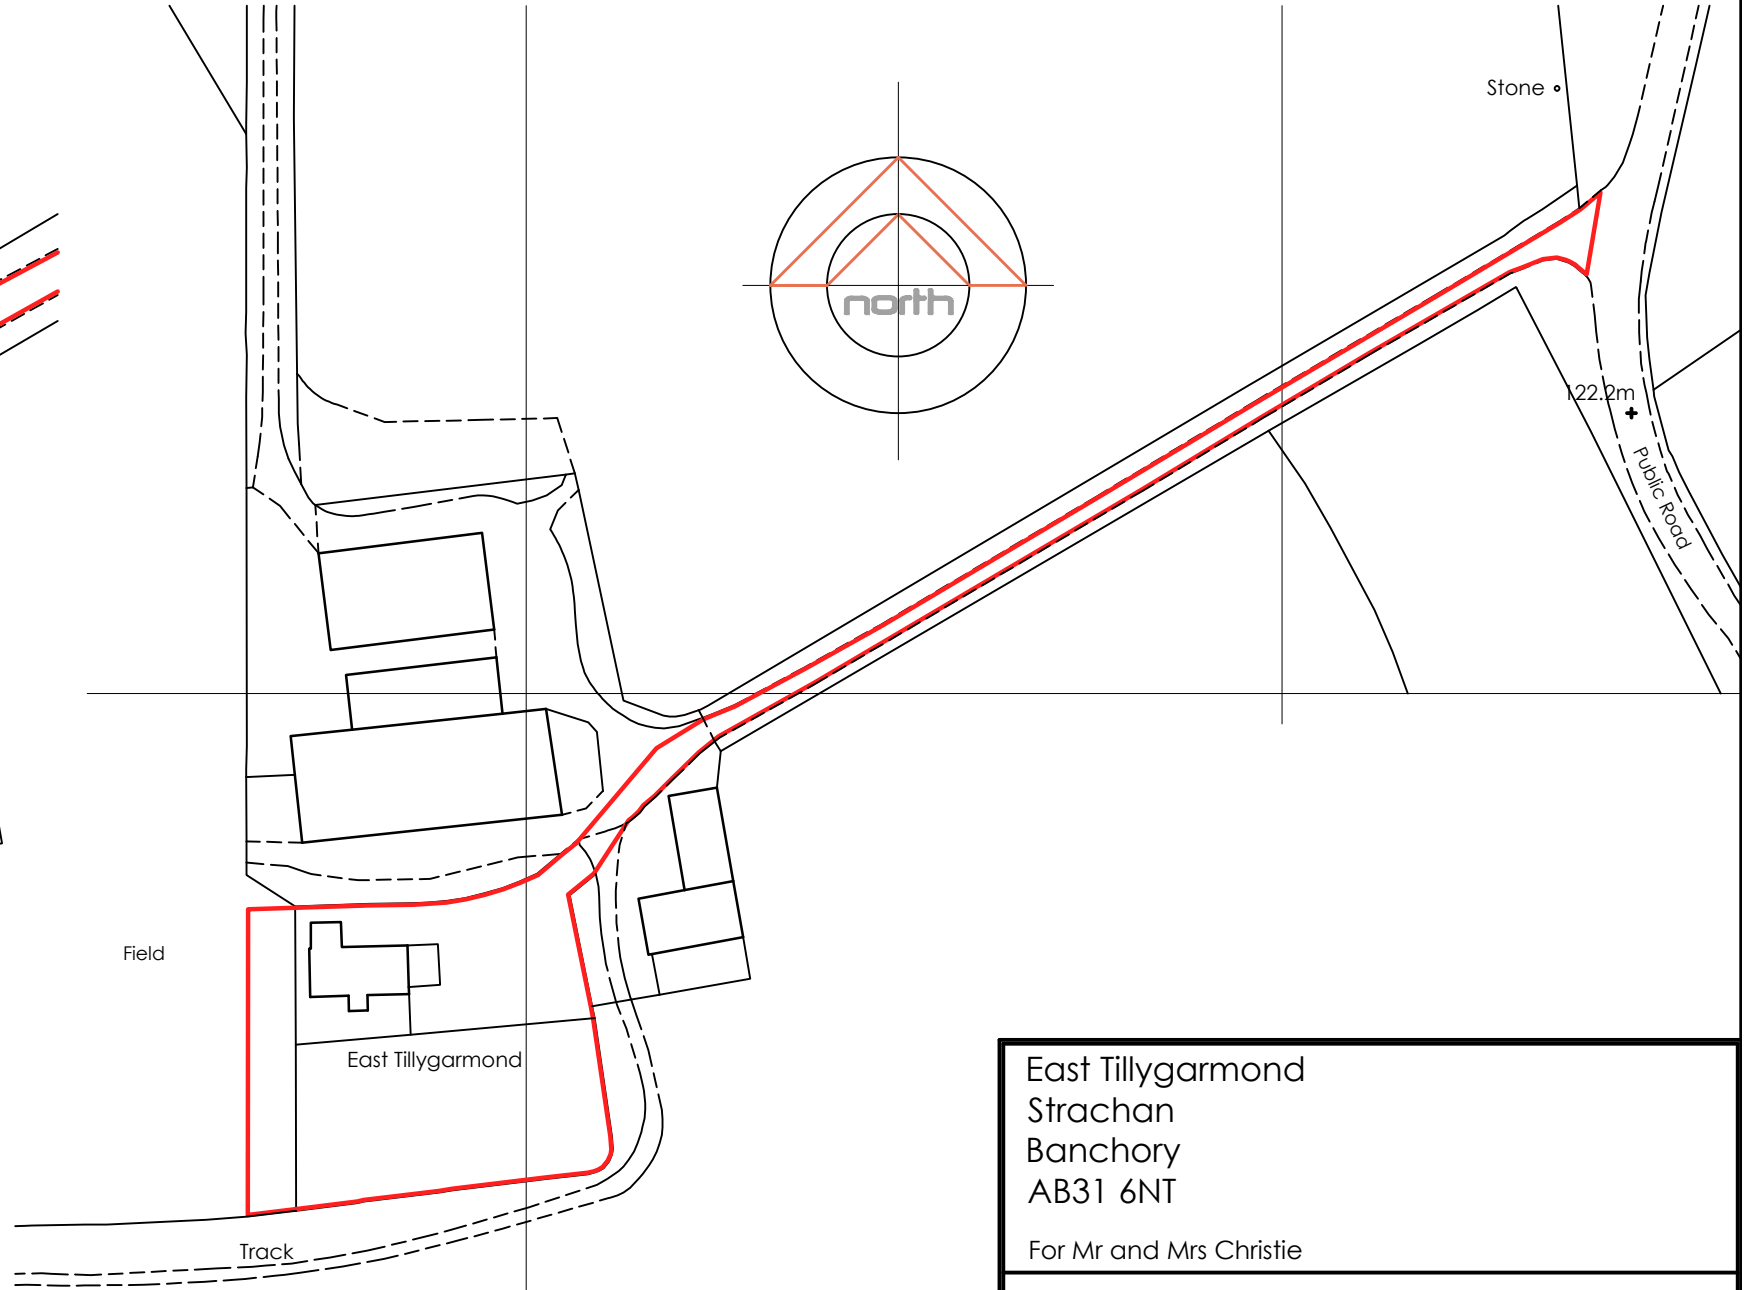

Location Plan  
SCALE 1 : 1000

Ordnance Survey (c) Crown Copyright 2015. All rights reserved. Licence number 100022432

East Tillygarmond Strachan Banchory AB31 6NT For Mr and Mrs Christie	
Site and Location Plans	
Date : 05.04.21 Scale : As indicated	Drawing No 2020-004/B2