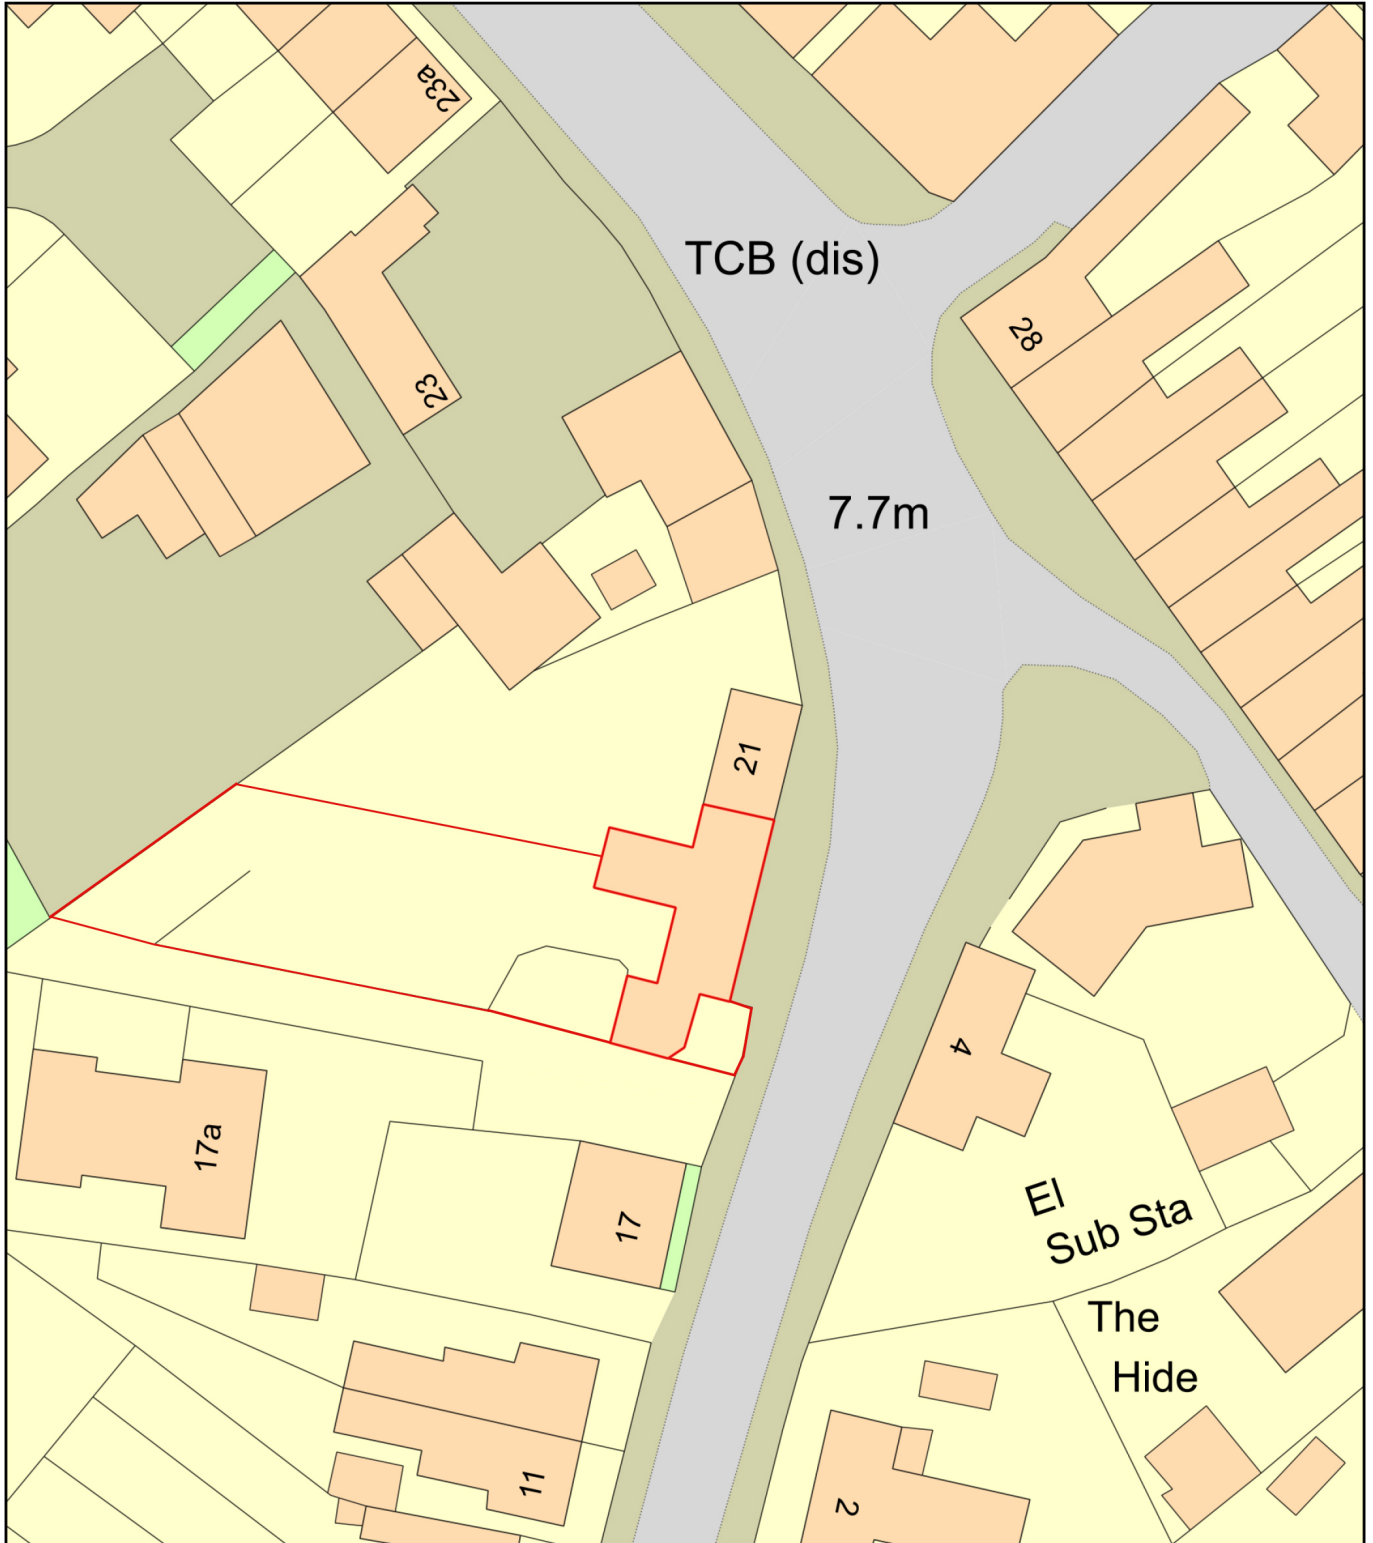

19 Hall Street, Soham, Ely CB7 5BN

Plan Produced for: Schnauber - timber windows

Date Produced: 06 Mar 2021

Plan Reference Number: TQRQM21065170149623

Scale: 1:500 @ A4