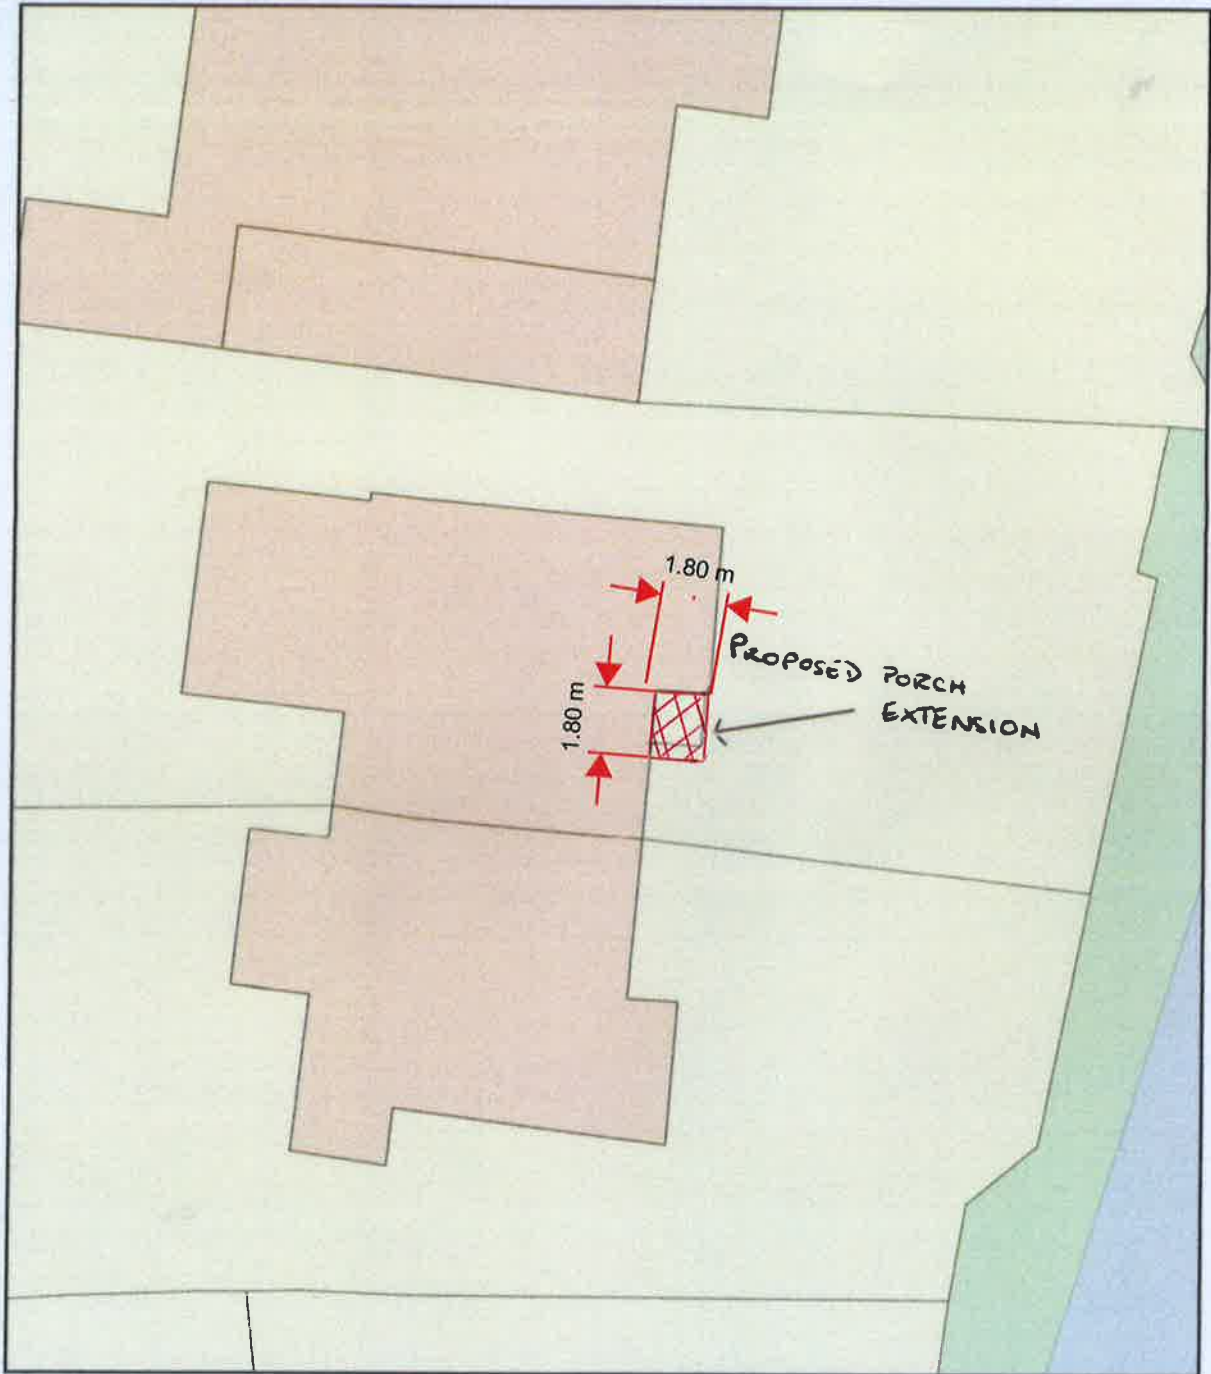

Woodview1 2021

Plan Produced for: fjholden@me.com
Date Produced: 31 Mar 2021
Plan Reference Number: TQRQM21080104728992
Scale: 1:200 @ A4