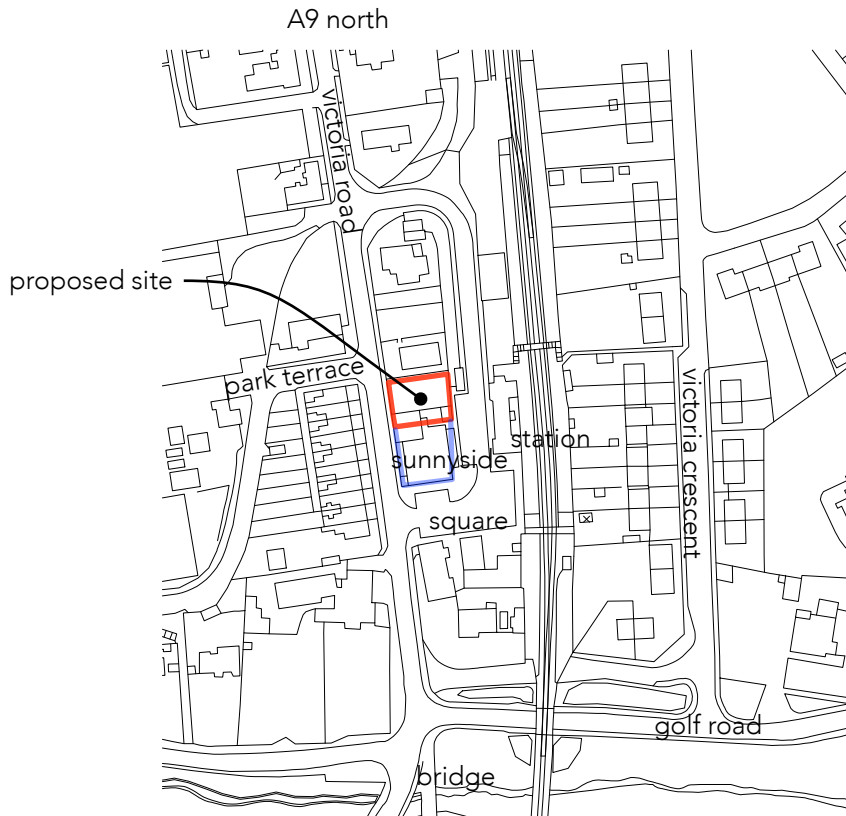

Scale 1:2500

SUTHERLAND
DRAWING
SERVICES

Tel : 07759533707
email : sutherlanddrawingsservices@gmail.com
web : www.sutherlanddrawingsservices.com

PLOT Sunnyside, Victoria Road, Brora KW9 6QN

LOCATION PLAN

(REF: 17 - 031) 26th January 2021

PLOT Sunnyside, Victoria Road, Brora KW9 6QN