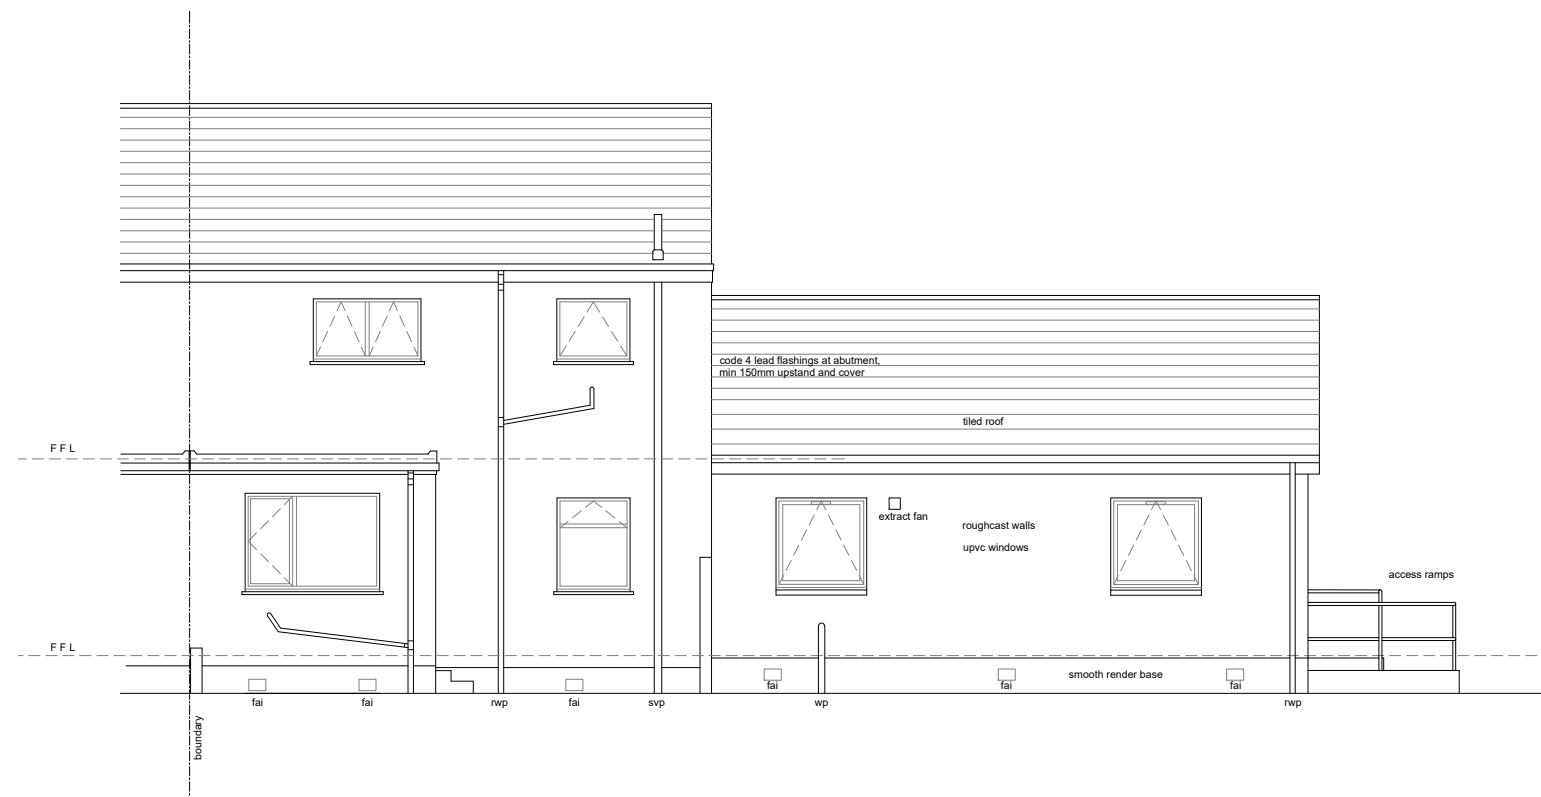

Front Elevation

Side Elevation

Rear Elevation

Proposed Extension
53 Caldon Road, Irvine.
KA12 0RH

Elevations as Proposed

1:100 scale @A3

Apr 21