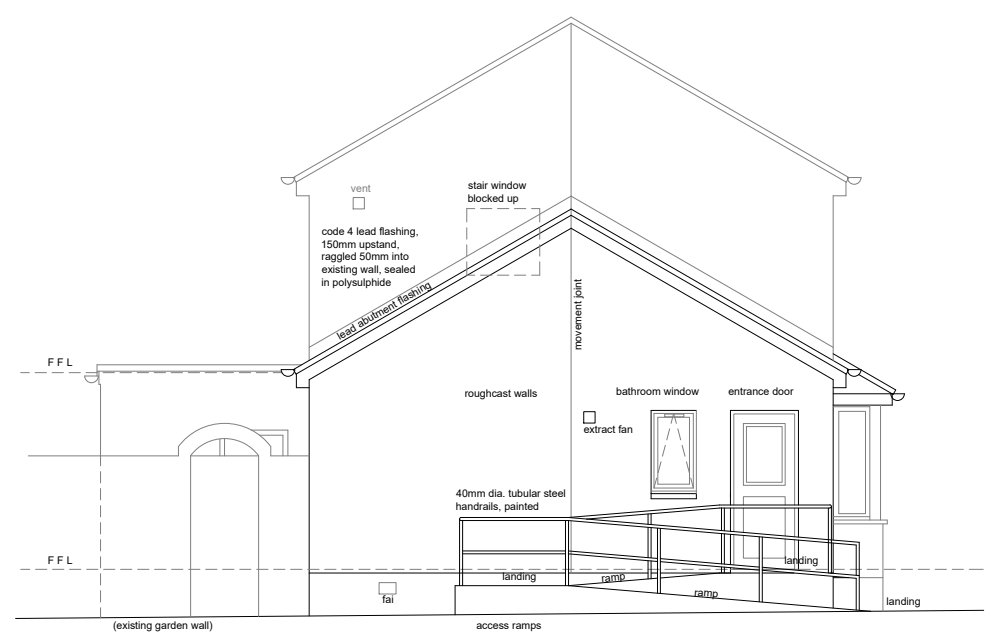

Front Elevation

Side Elevation

Rear Elevation

Proposed Extension
53 Caldon Road, Irvine.
KA12 0RH

Elevations as Proposed

1:100 scale @A3

Apr 21