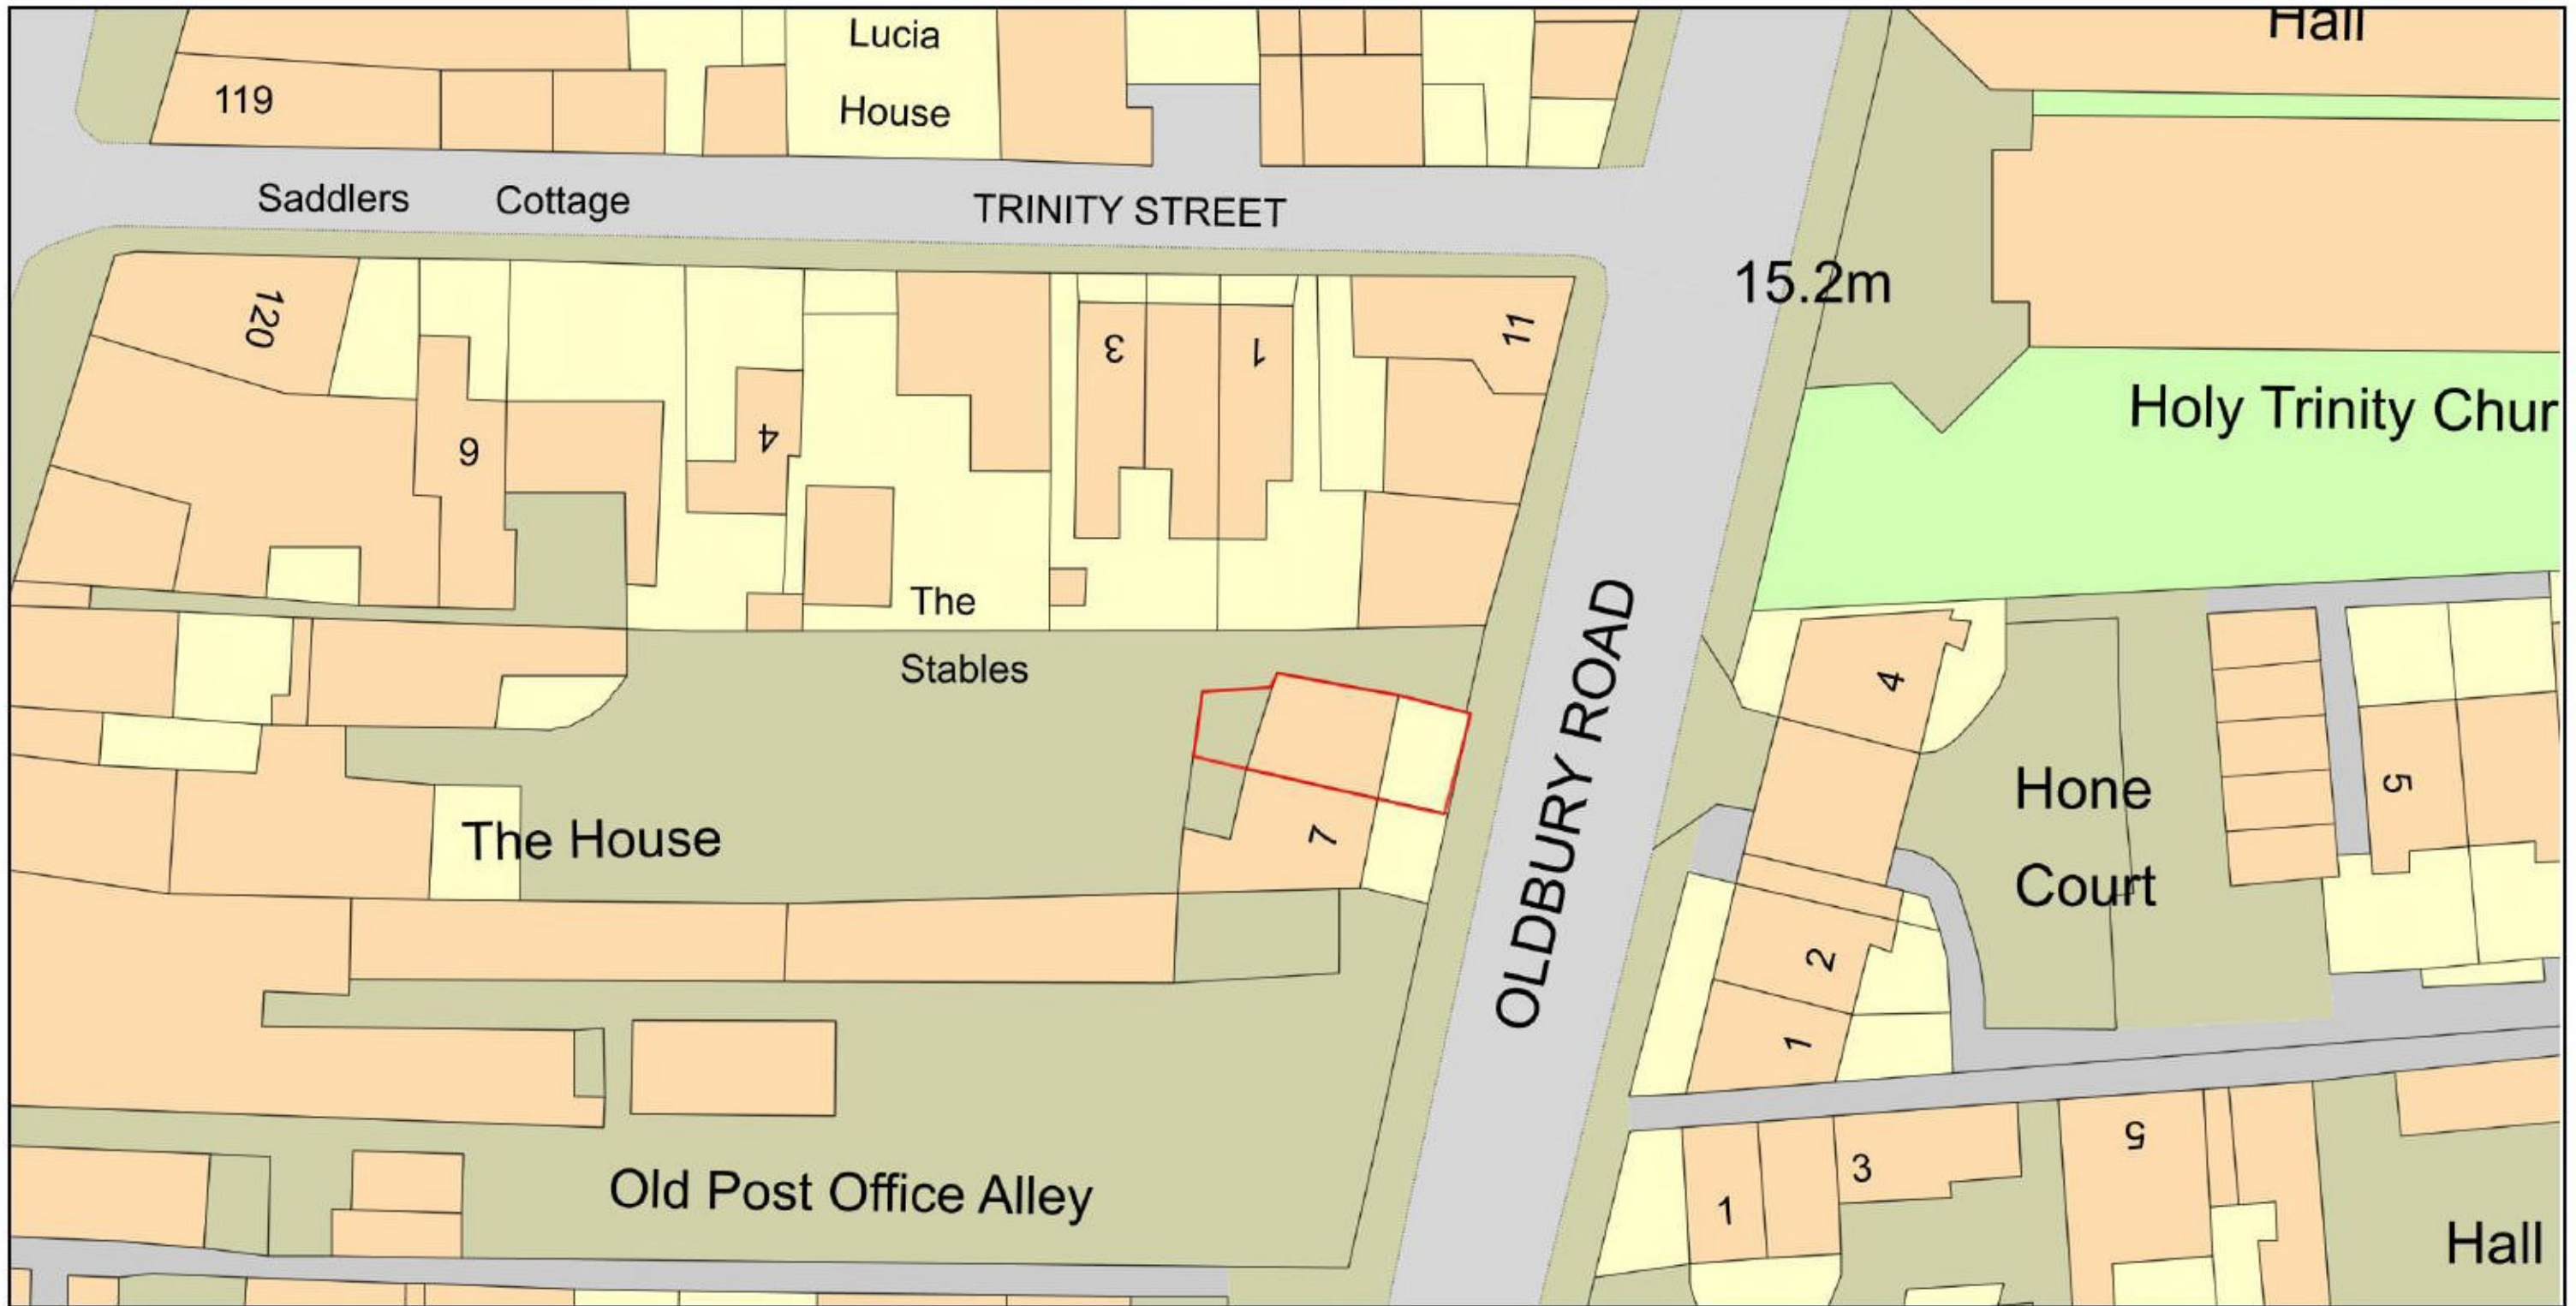

Block plan 8 Oldbury Road Tewkesbury

Date Produced: 09 Apr 2021
Plan Reference Number: TQRQM21099101306811
Scale: 1:500 @ A4

© Crown copyright and database rights 2021 OS 100042766