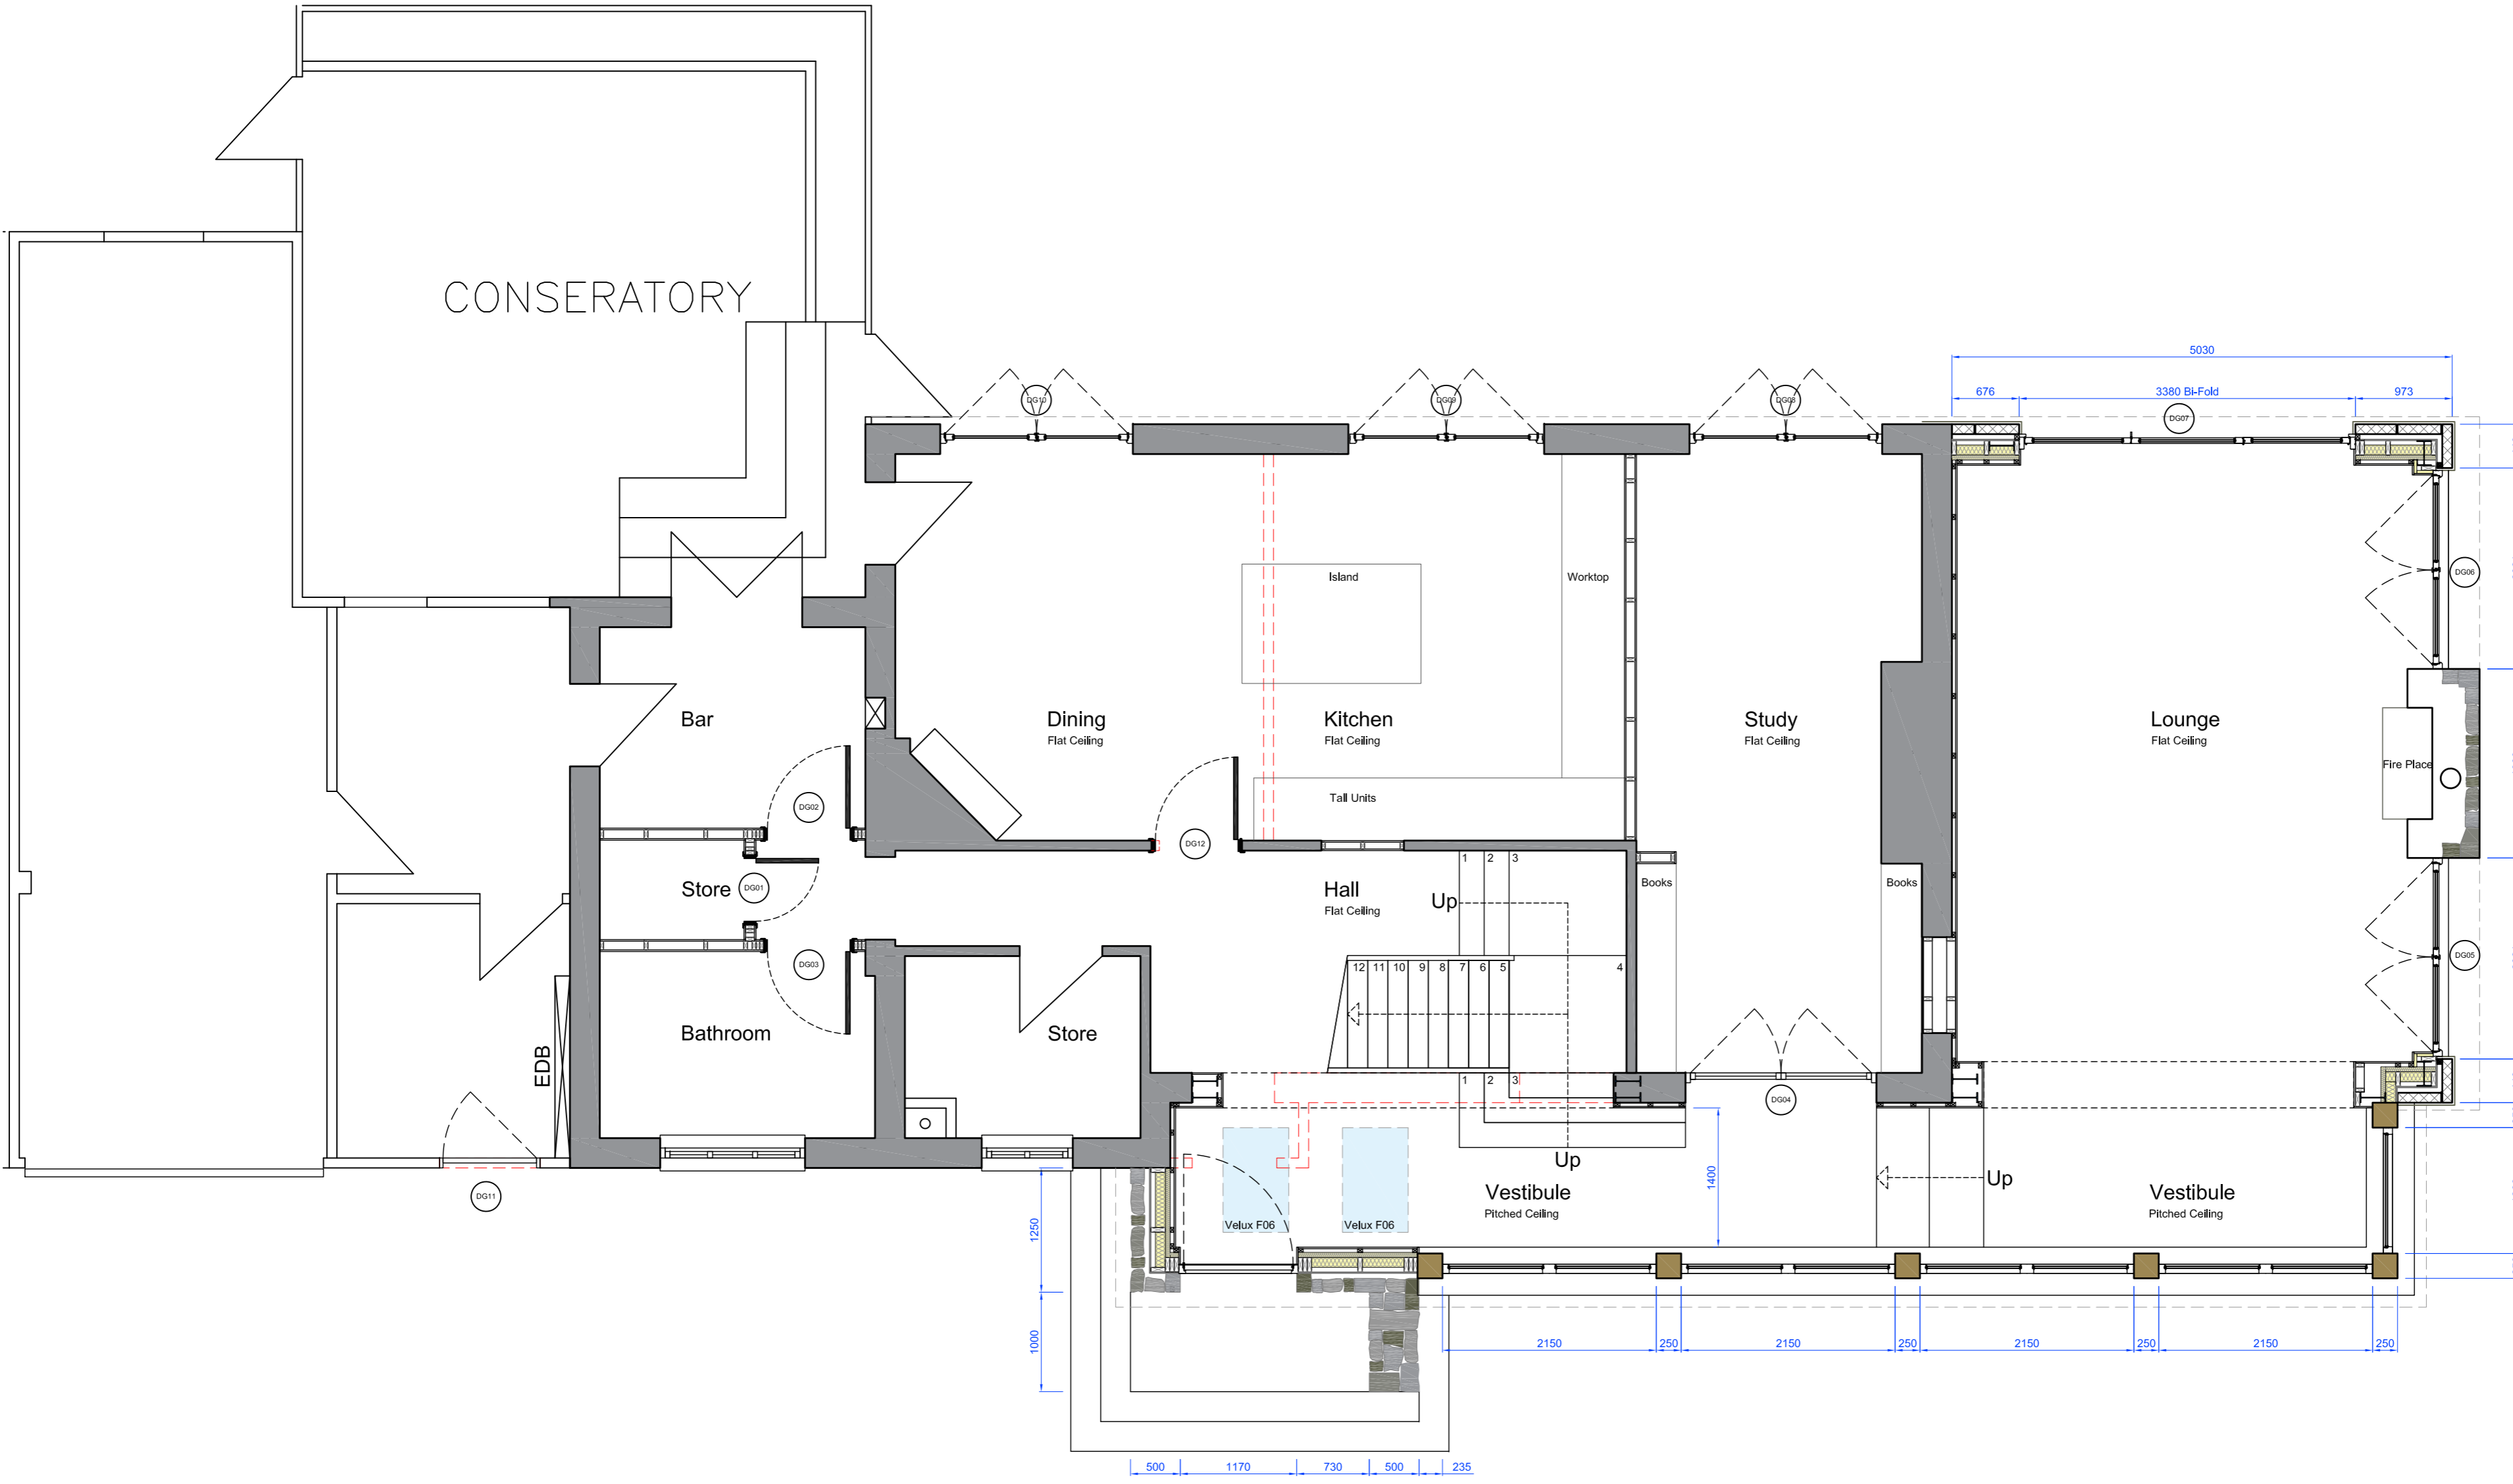

REV	DATE	DESCRIPTION	DRAWN	CHECKED

CLIENT
Mr and Mrs Butler
Bruach
Fintry
G63 0YH

PROJECT
Internal alterations and
extension

DRAWING
Proposed Ground Floor
Plan

CONSULTANT No	SCALE	DATE	DRAWN
mAC	1:50	25.01.21	SM

PROJECT No	DRAWING No	REV
21001	P-007	-