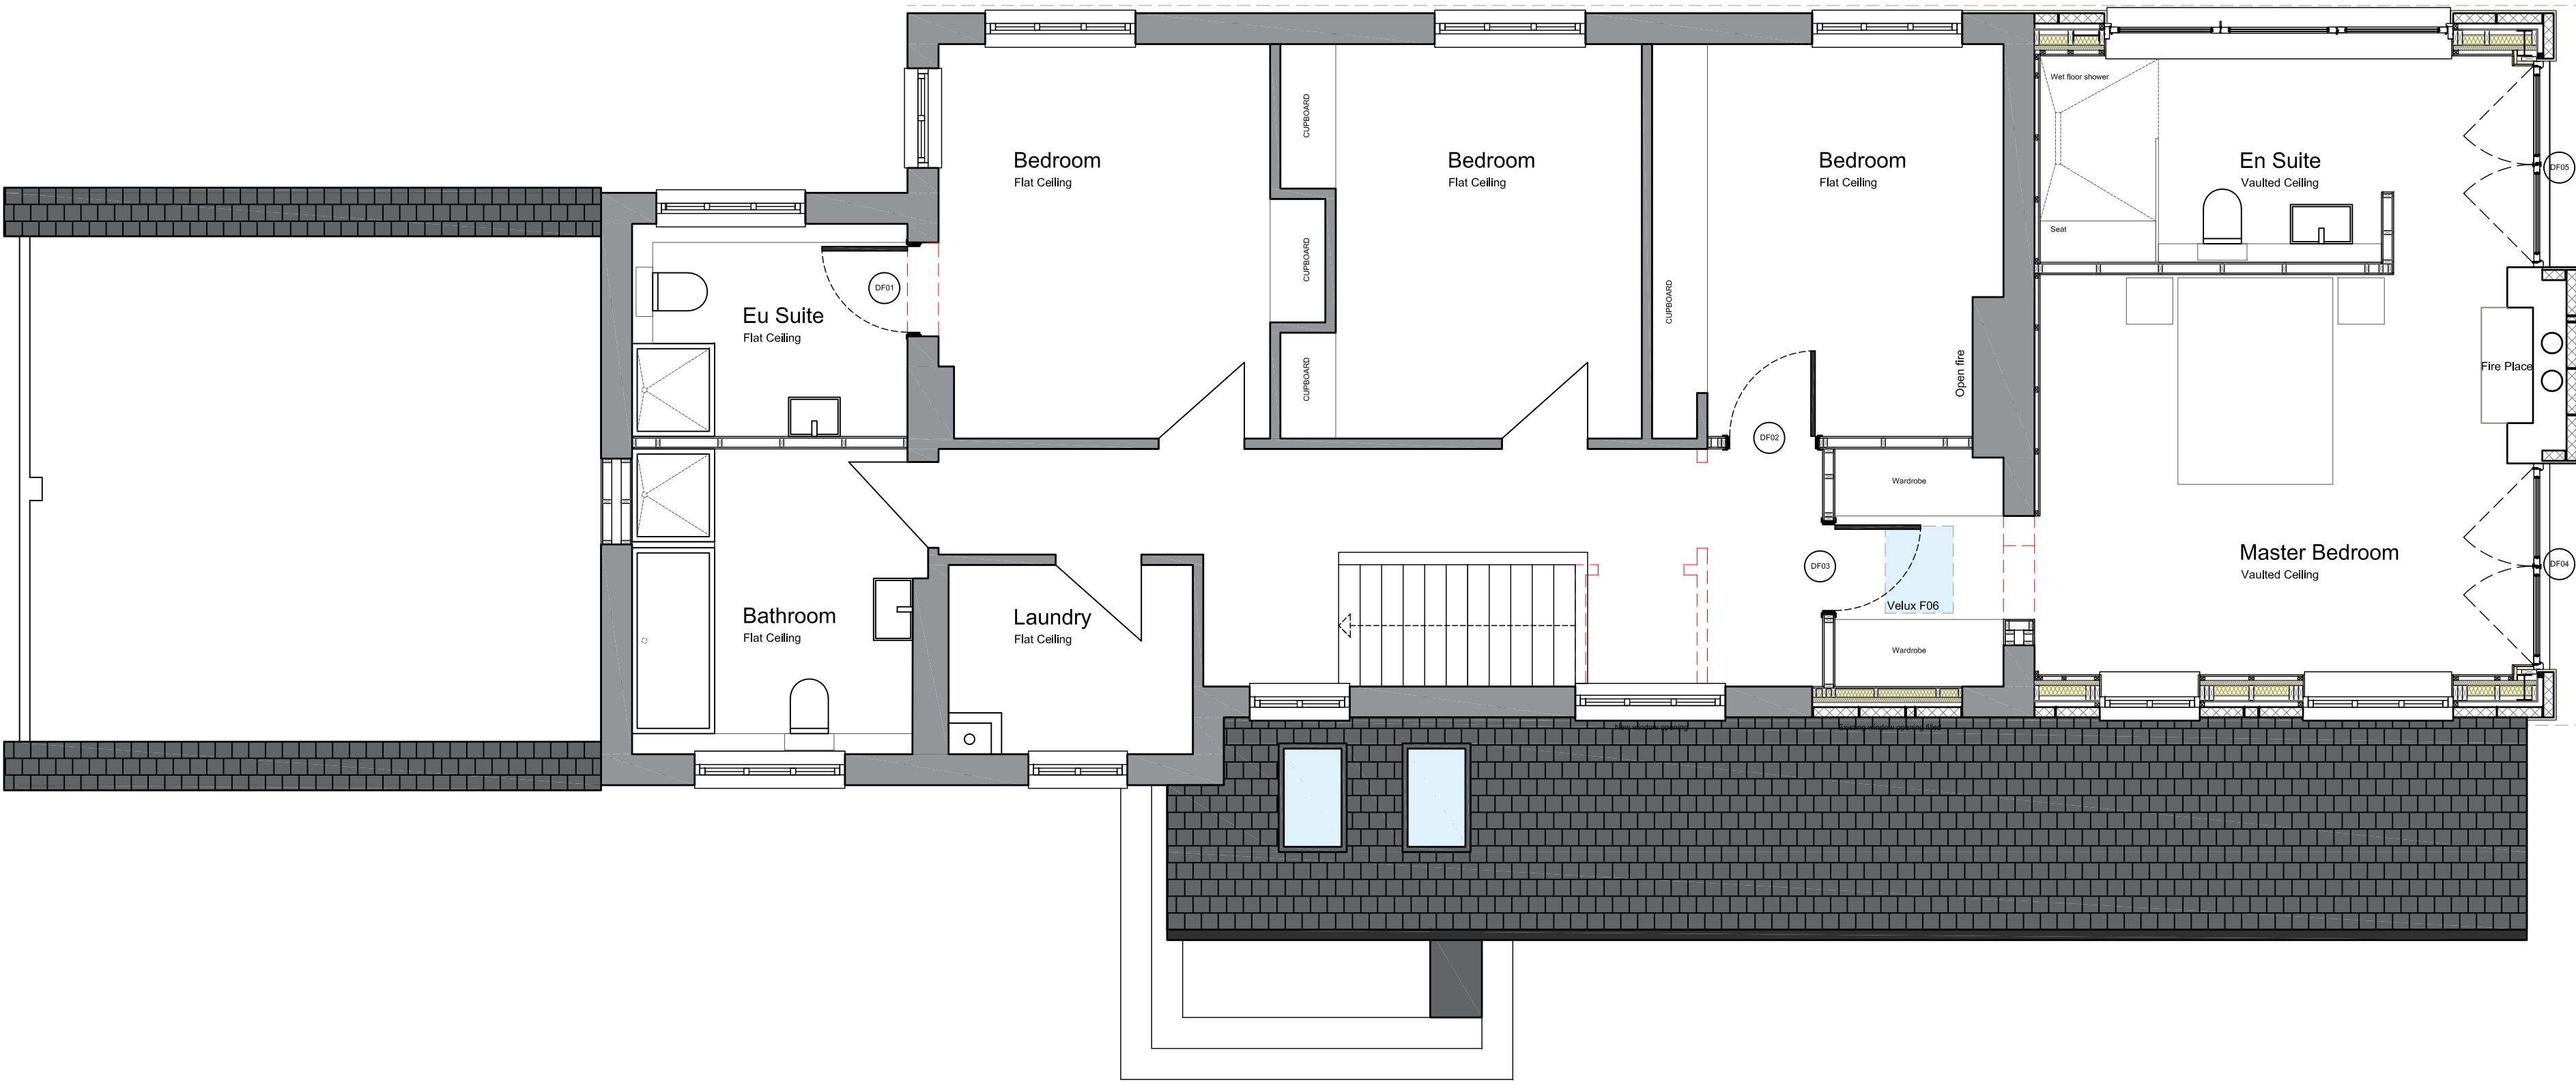

REV	DATE	DESCRIPTION	DRAWN	CHECKED

CLIENT
Mr and Mrs Butler
Bruach
Fintry
G63 0YH

PROJECT
Internal alterations and extension

DRAWING
Proposed First Floor Plan

CONSULTANT No	SCALE	DATE	DRAWN
mAC	1:50	25.01.21	SM

PROJECT No	DRAWING No	REV
21001	P-008	-