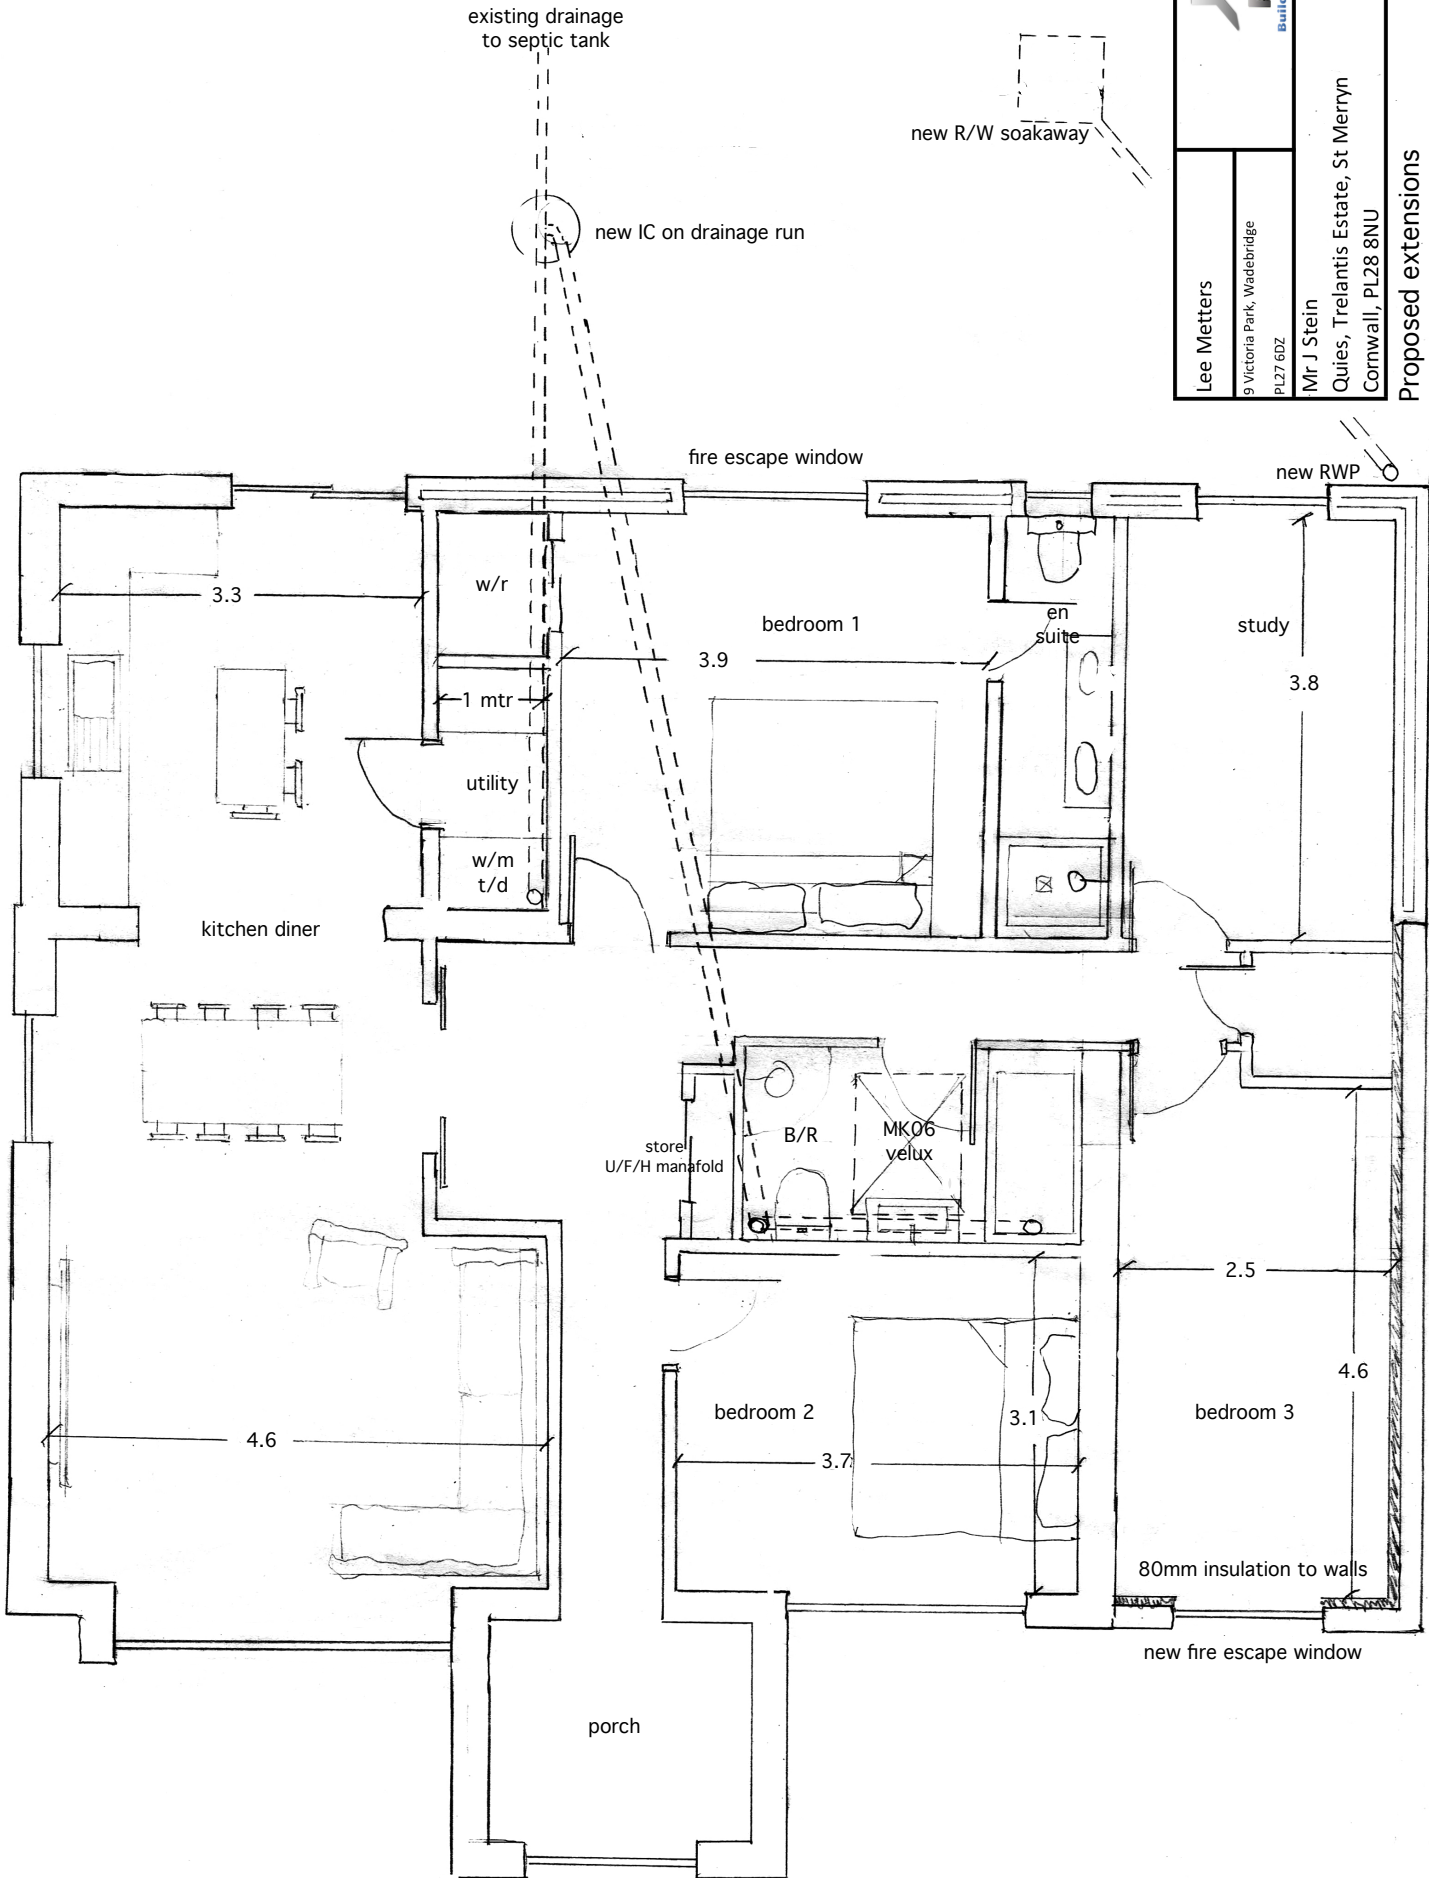

Proposed ground floor extension and alterations

	Date: 08-02-2021
	Scale: 1:50 @ A3
Lee Metters 9 Victoria Park, Wadebridge PL27 6DZ	Mr J Stein Quies, Trelantis Estate, St Merryn Cornwall, PL28 8NU
	Drawing No. 1 a