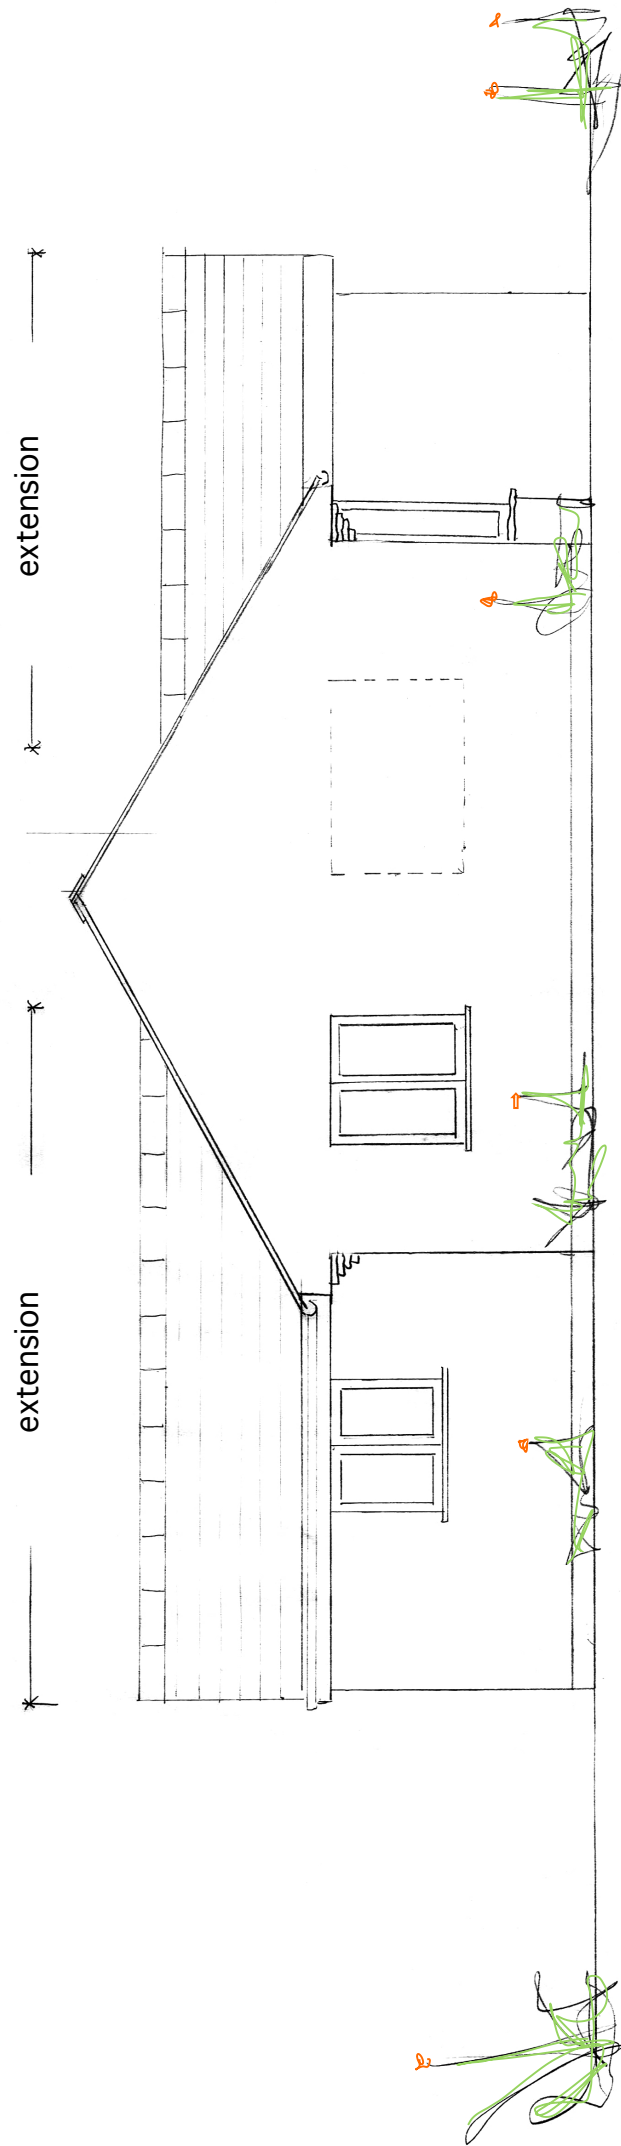

Proposed West Elevation

Lee Metters			Date: 08-02-2021
9 Victoria Park, Wadebridge PL27 6DZ			Scale: 1:50 @ A3
Mr J Stein		Drawing No. 6a	
Quies, Trelantis Estate, St Merryn Cornwall, PL28 8NU			