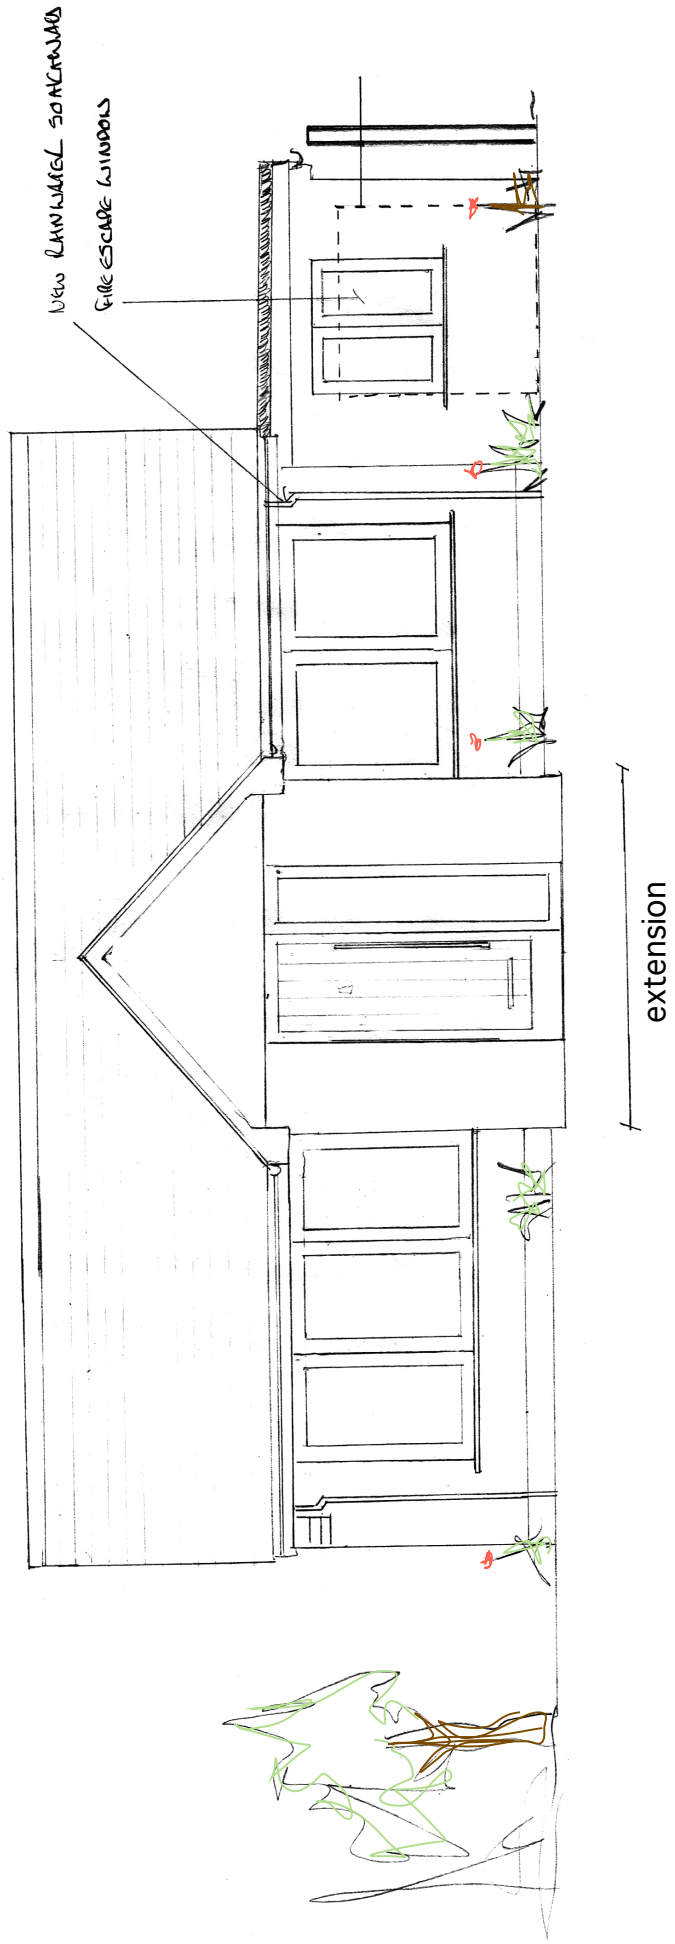

Proposed South Elevation

Lee Metters		Date: 08-02-2021
9 Victoria Park, Wadebridge PL27 6DZ		
Mr J Stein		Drawing No. 9a
Quies, Trelant's Estate, St Merryn Cornwall, PL28 8NU		