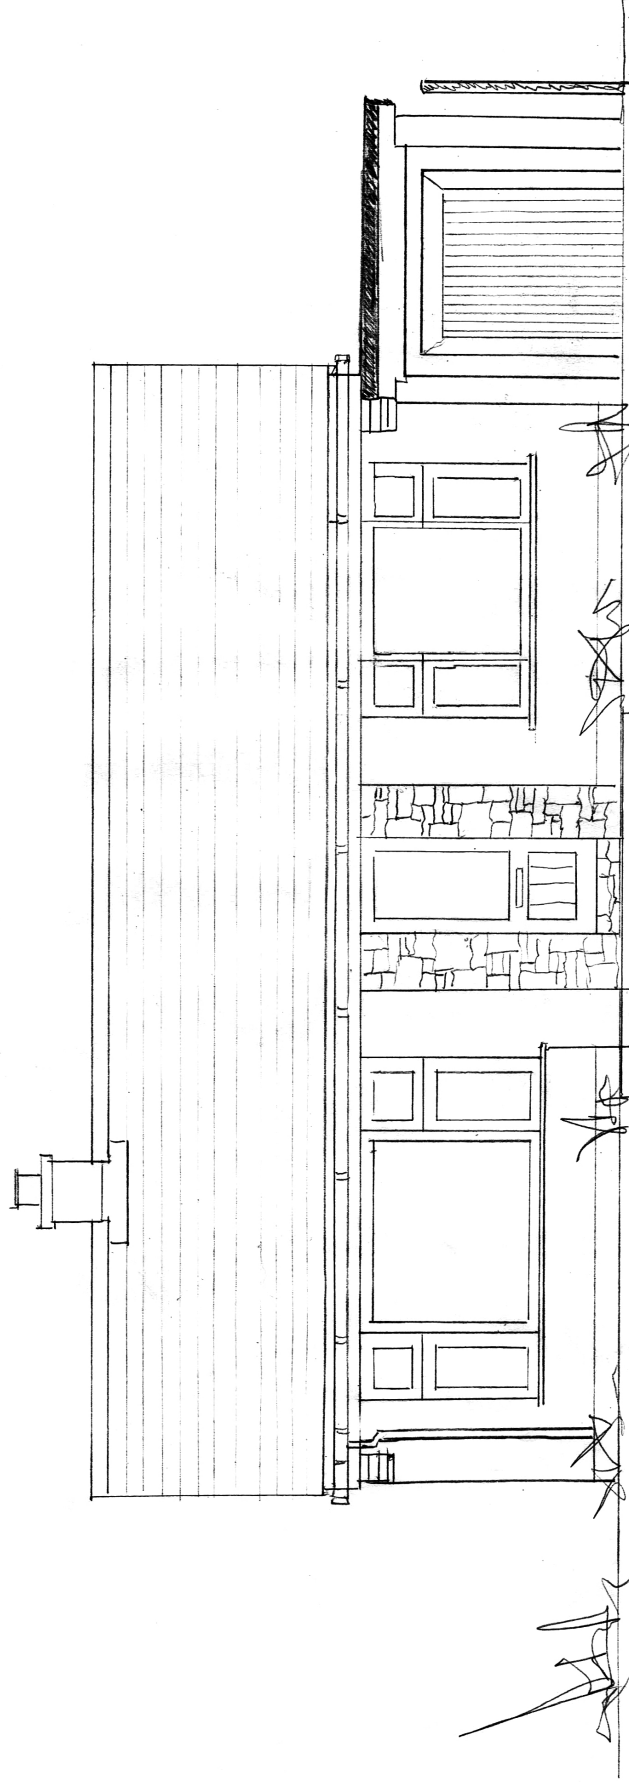

Existing South Elevation

	Lee Metters 9 Victoria Park, Wadebridge PL27 6DZ
Date: 08-02-2021 Scale: 1:50 @ A3 Drawing No. 8a	Mr J Stein Quies, Trelantis Estate, St Merryn Cornwall, PL28 8NU