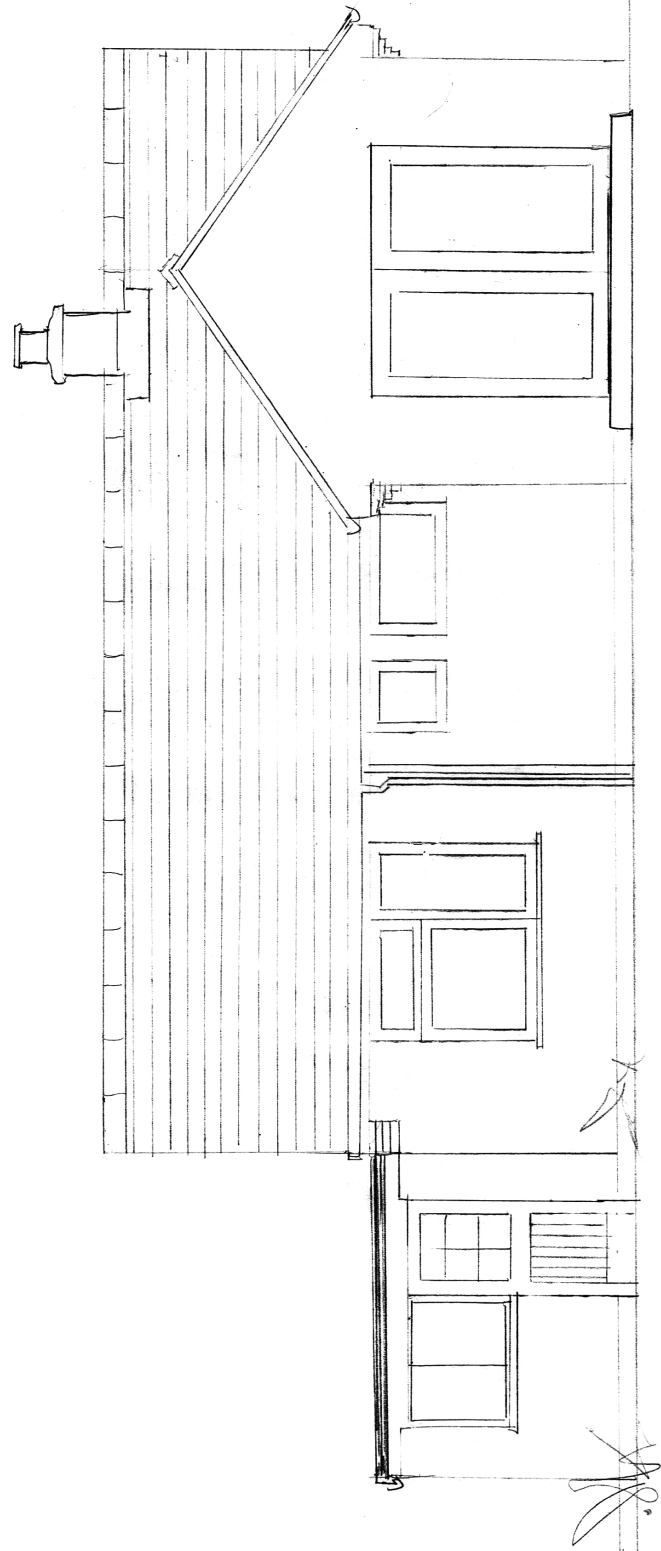

Existing North Elevation

Lee Metters			Date: 08-02-2021
9 Victoria Park, Wadebridge PL27 6DZ			Scale: 1:50 @ A3
Mr J Stein		Quies, Trelantis Estate, St Merryn Cornwall, PL28 8NU	Drawing No. 2a