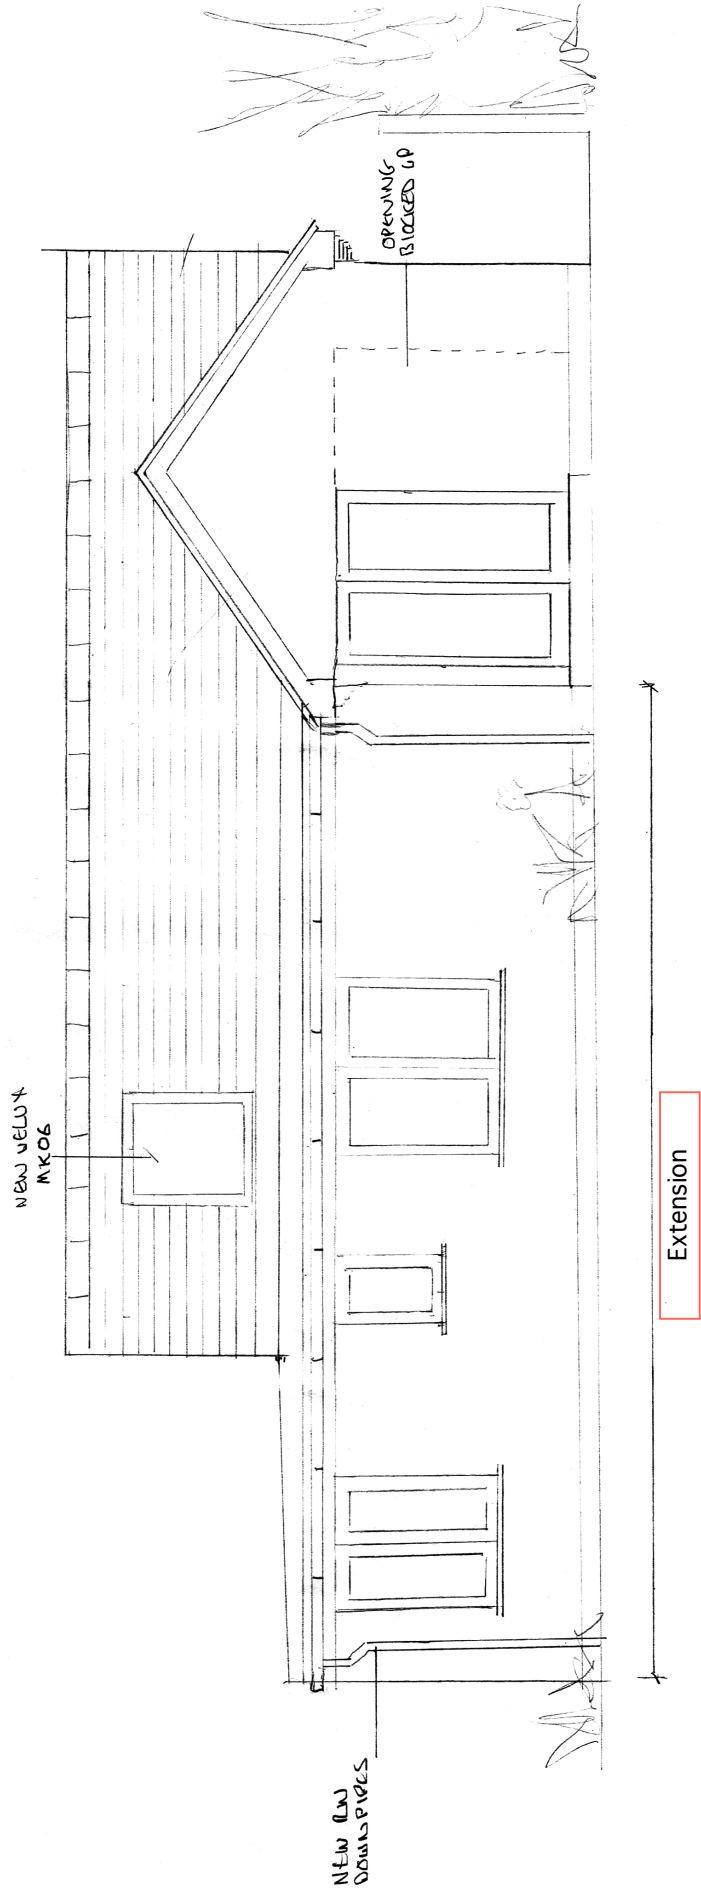

Proposed North Elevation

Lee Metters 9 Victoria Park, Wadebridge PL27 6DZ		Date: 08/02/21
		Scale: 1-50 A3
Mr J Stein Quies, Trelant's Estate, St Merryn Cornwall, PL28 8NU		Drawing No. 3a