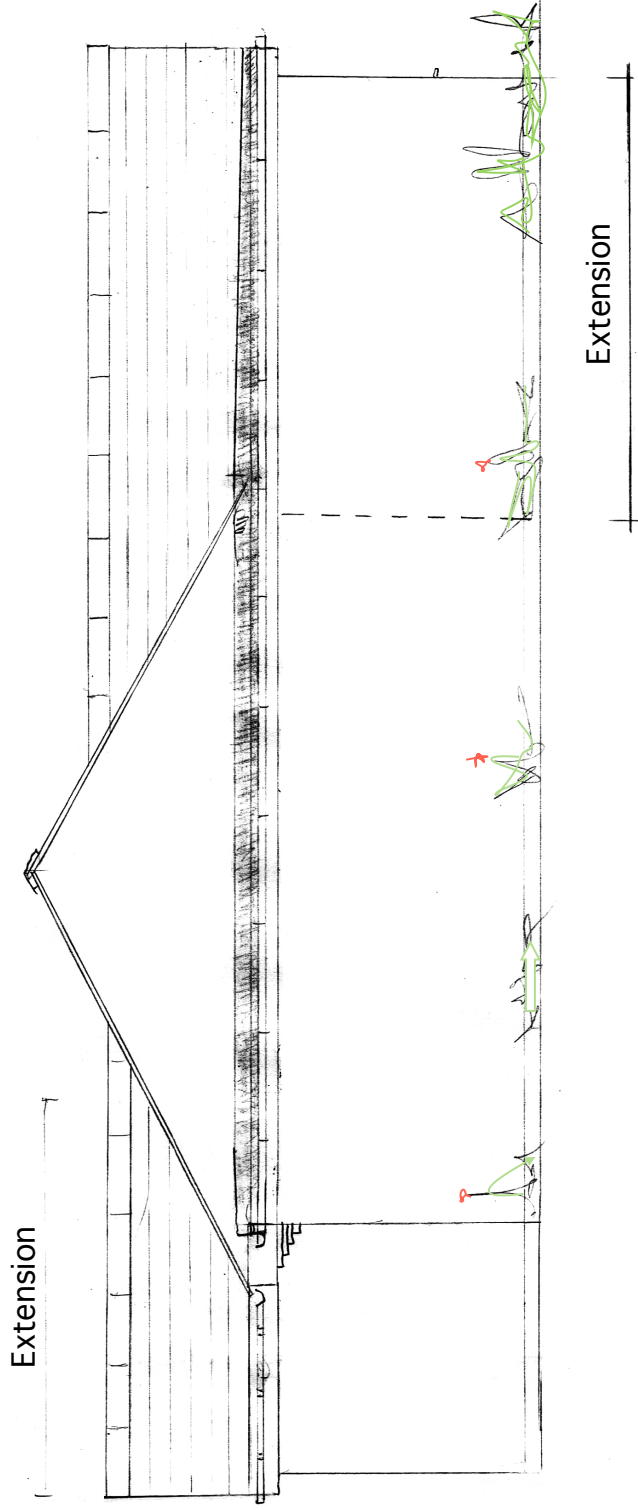

Proposed East Elevation

Lee Metters 9 Victoria Park, Wadebridge PL27 6DZ		Date: 08-02-2021
Mr J Stein Quies, Trelant's Estate, St Merryn Cornwall, PL28 8NU		Scale: 1:50 @ A3
		Drawing No. 4a